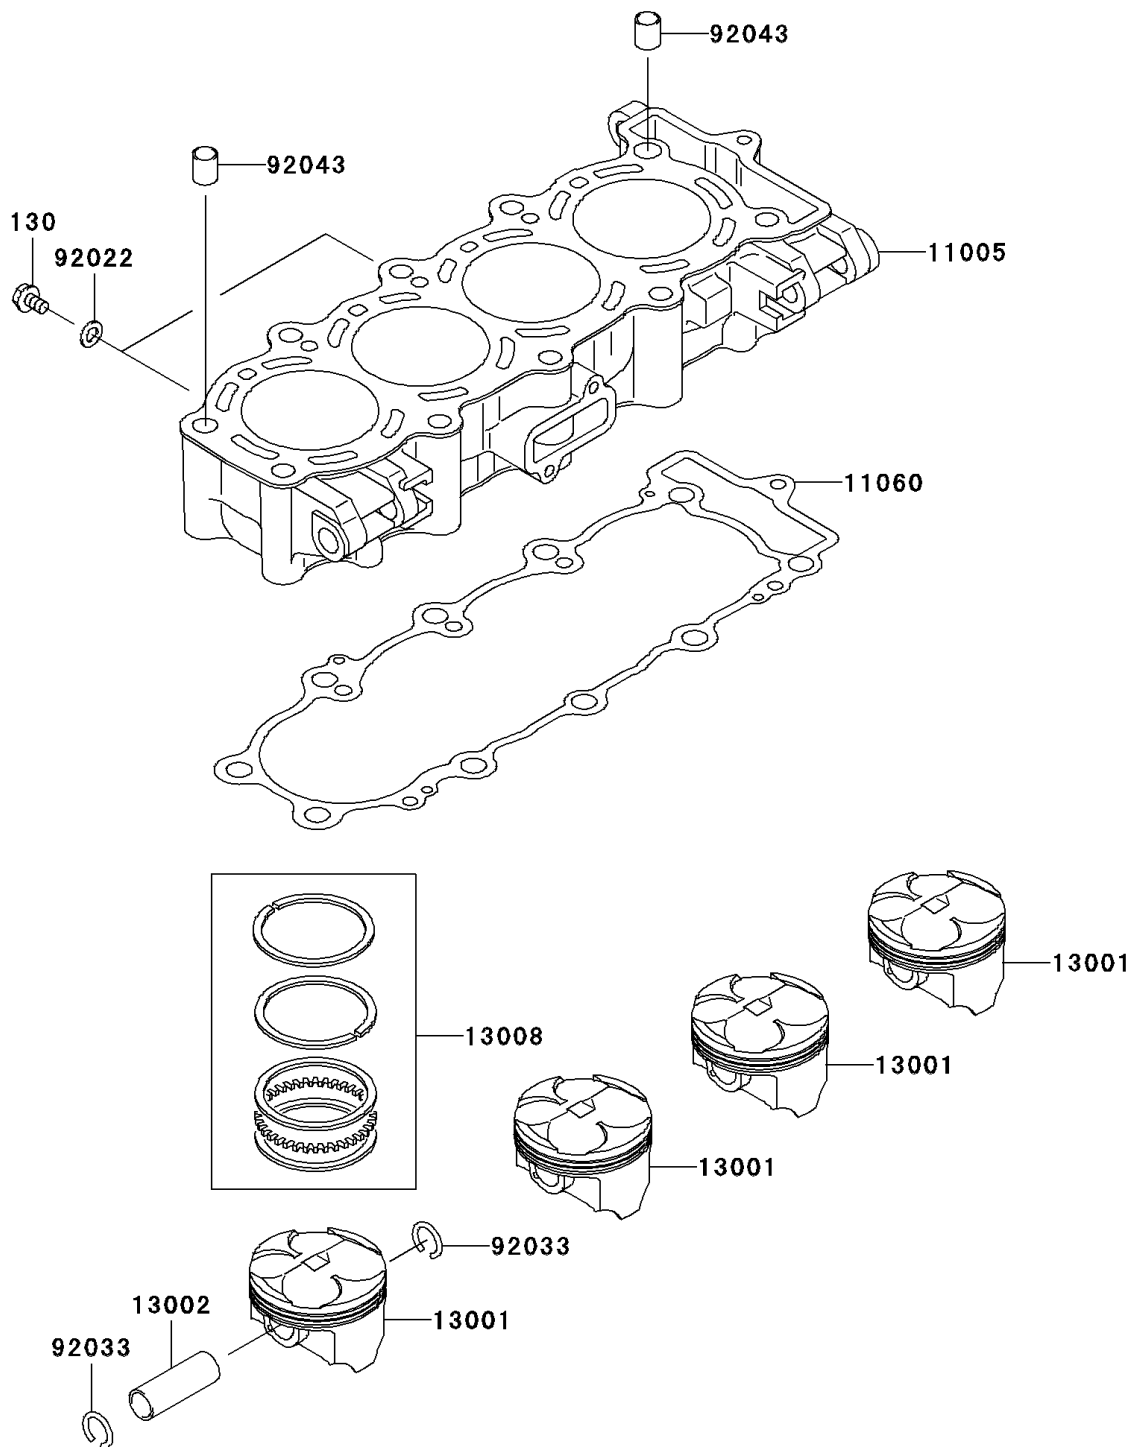

2006 ZZR600 PARTS DIAGRAM

Cylinder/Piston(s)

E1120

2006 ZZR600 PARTS LIST

Cylinder/Piston(s)

ITEM NAME	PART NUMBER	QUANTITY
BOLT-FLANGED,6X10 (Ref # 130)	130Y0610	1
CYLINDER-ENGINE (Ref # 11005)	11005-1910	1
GASKET,CYLINDER BASE (Ref # 11060)	11060-1844	1
PISTON-ENGINE (Ref # 13001)	13001-1578	1
PIN-PISTON (Ref # 13002)	13002-1115	1
RING-SET-PISTON,STD (Ref # 13008)	13008-1161	1
WASHER,6.2X11X1 (Ref # 92022)	92022-304	1
RING-SNAP,PISTON PIN (Ref # 92033)	92033-1161	1
PIN,10.1X12X14 (Ref # 92043)	92043-4009	1