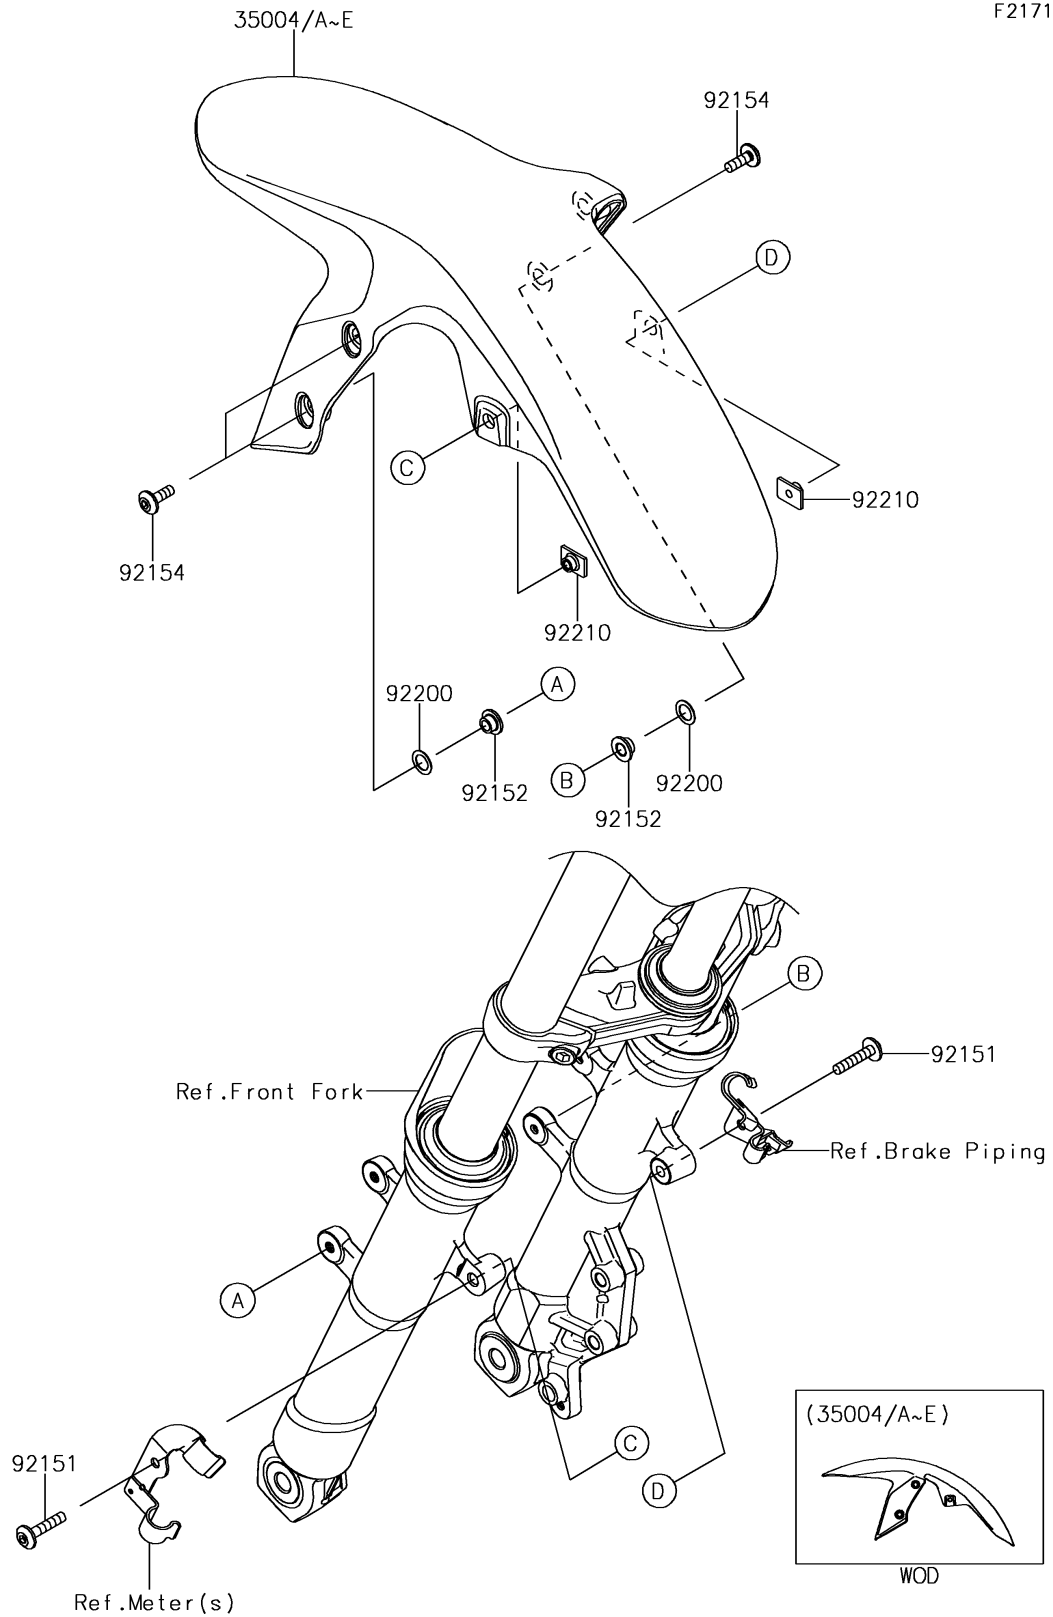

2017 Z250SL ABS PARTS DIAGRAM

Front Fender(s)

F2171

2017 Z250SL ABS PARTS LIST

Front Fender(s)

ITEM NAME	PART NUMBER	QUANTITY
FENDER-FRONT,EBONY (Ref # 35004E)	35004-0331-H8	1
BOLT,SOCKET,6X30 (Ref # 92151)	92151-1605	2
COLLAR,6.8X10(16)X6.6 (Ref # 92152)	92152-0842	4
BOLT,SOCKET,6X18 (Ref # 92154)	92154-1291	4
WASHER,10.4X15.9X0.5 (Ref # 92200)	92200-0157	4
NUT,PLATE,6MM (Ref # 92210)	92210-1352	2