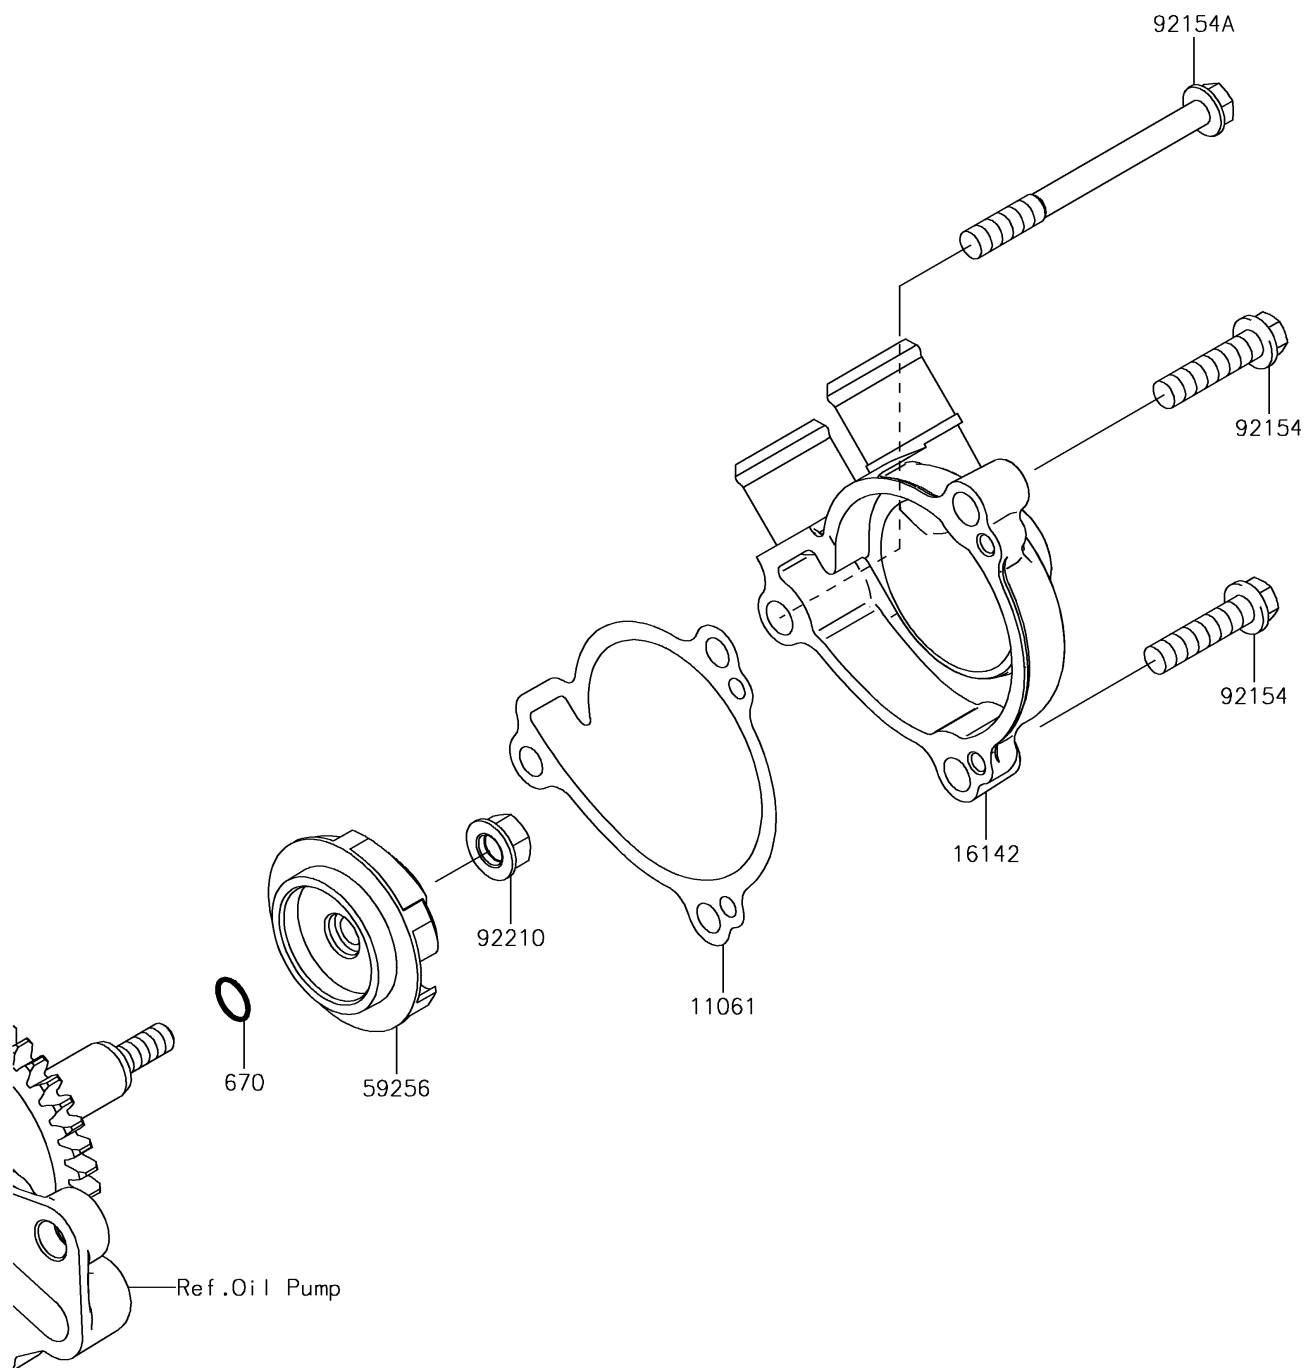

2014 Z250SL PARTS DIAGRAM

Water Pump

E3031

2014 Z250SL PARTS LIST

Water Pump

ITEM NAME	PART NUMBER	QUANTITY
GASKET,PUMP COVER (Ref # 11061)	11061-0927	1
COVER-PUMP (Ref # 16142)	16142-0722	1
IMPELLER (Ref # 59256)	59256-1063	1
O RING,6MM (Ref # 670)	670B1506	1
BOLT,FLANGED,6X25 (Ref # 92154)	92154-1010	1
BOLT,FLANGED,6X65 (Ref # 92154A)	92154-1439	1
NUT,FLANGED,6MM (Ref # 92210)	92210-0630	1