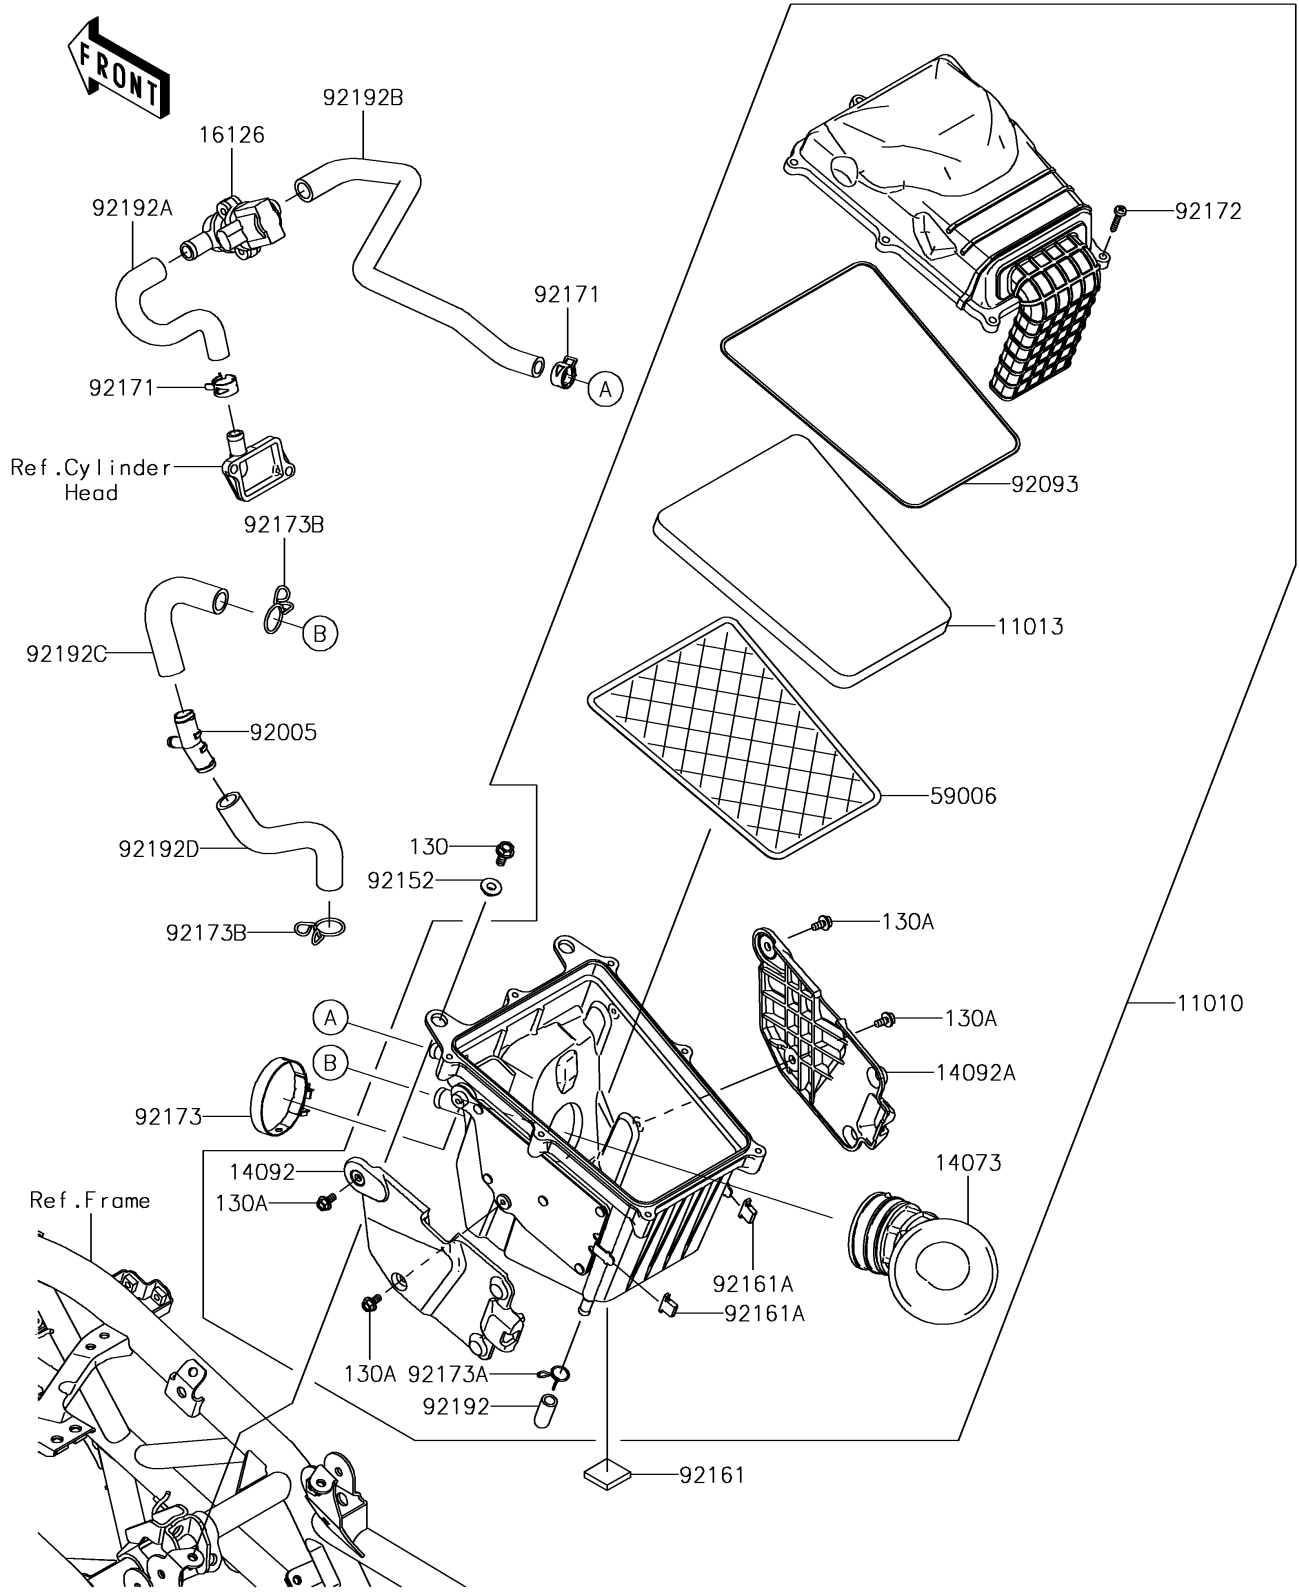

## 2014 Z250SL PARTS DIAGRAM

Air Cleaner

E1130

## 2014 Z250SL PARTS LIST

Air Cleaner

ITEM NAME	PART NUMBER	QUANTITY
FILTER-ASSY-AIR (Ref # 11010)	11010-0773	1
ELEMENT-AIR FILTER (Ref # 11013)	11013-0739	1
BOLT-FLANGED,6X14 (Ref # 130)	130BA0614	1
BOLT-FLANGED,5X10 (Ref # 130A)	130BB0510	1
DUCT,THROTTLE BODY (Ref # 14073)	14073-0776	1
COVER,LH (Ref # 14092)	14092-1146	1
COVER,RH (Ref # 14092A)	14092-1147	1
VALVE,AIR SWITCHING (Ref # 16126)	16126-0718	1
ARRESTER-FLAME (Ref # 59006)	59006-0016	1
FITTING (Ref # 92005)	92005-1373	1
SEAL (Ref # 92093)	92093-0603	1
COLLAR (Ref # 92152)	92152-1864	1
DAMPER,25X25X5 (Ref # 92161)	92161-1596	1
DAMPER (Ref # 92161A)	92161-1626	1
CLAMP (Ref # 92171)	92171-1888	1
SCREW,TAPPING,5X25 (Ref # 92172)	92172-0851	1
CLAMP,58MM (Ref # 92173)	92173-0927	1
CLAMP,11.6MM (Ref # 92173A)	92173-1107	1
CLAMP,20MM (Ref # 92173B)	92173-1188	1
TUBE,DRAIN (Ref # 92192)	92192-1292	1
TUBE,CAP-ASWV (Ref # 92192A)	92192-1293	1
TUBE,ASWV-AIR CLEANER (Ref # 92192B)	92192-1294	1
TUBE,FITTING-AIR FILTER (Ref # 92192C)	92192-1307	1
TUBE,CRANKCASE-FITTING (Ref # 92192D)	92192-1308	1