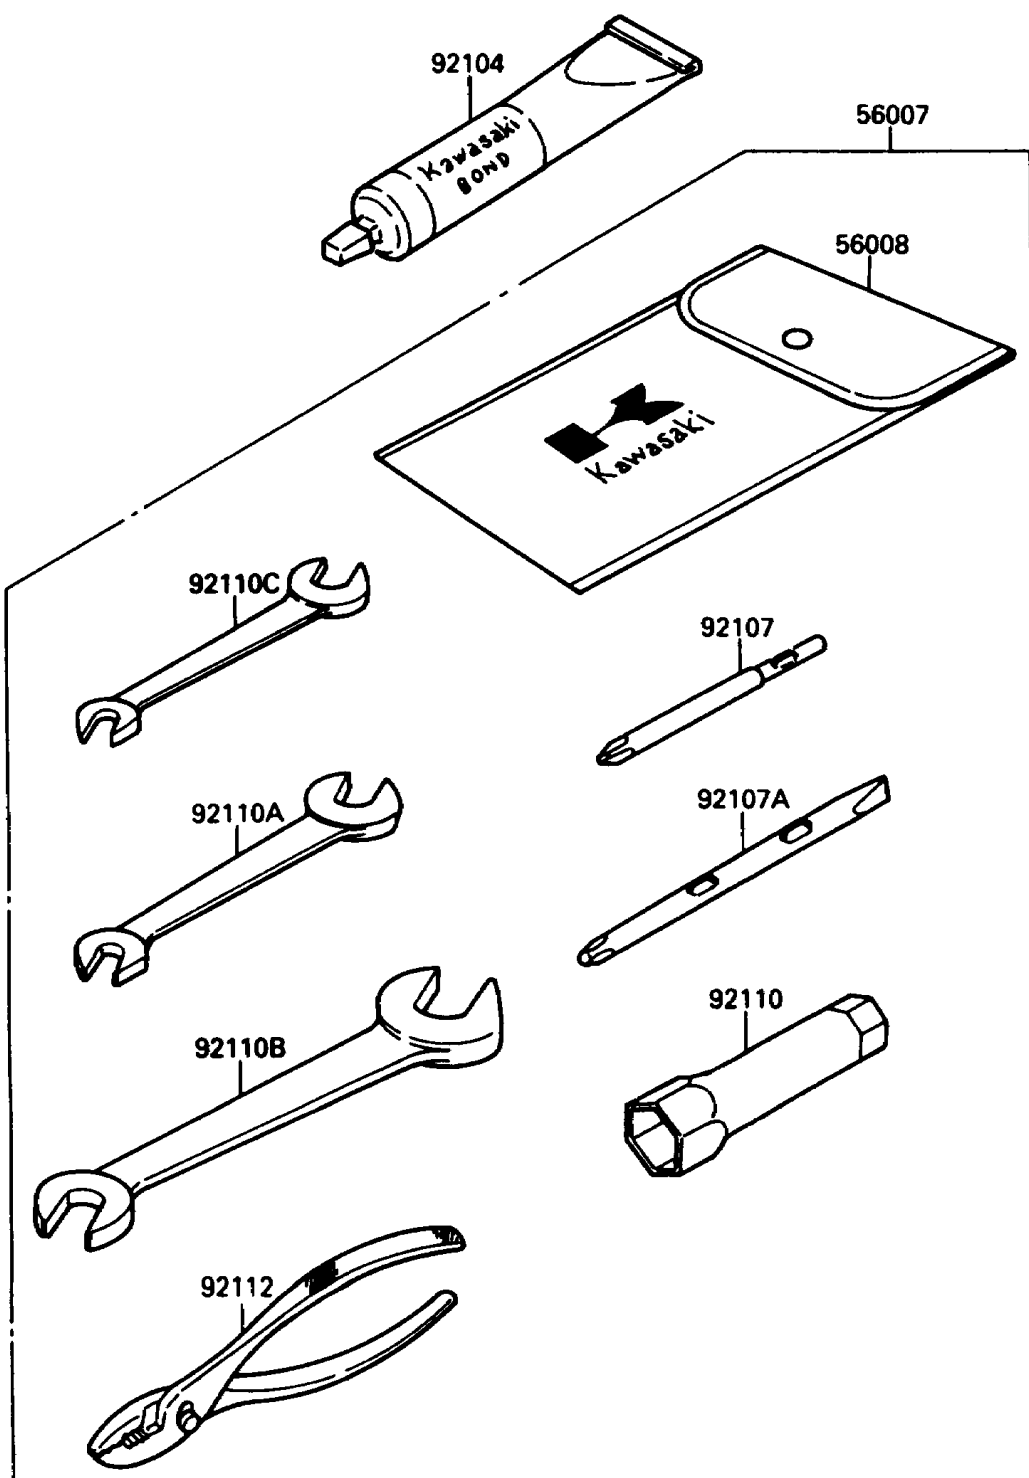

## 1989 650 SX PARTS DIAGRAM

Owner's Tools

(F3182 )

## 1989 650 SX PARTS LIST

Owner's Tools

| ITEM NAME                                    | PART NUMBER | QUANTITY |
|--|-------------|----------|
| TOOLKIT (Ref # 56007)                        | 56007-3707  | 1        |
| BAG,TOOL (Ref # 56008)                       | 56008-1007  | 1        |
| GASKET-LIQUID,TUBE,100G,SILVER (Ref # 92104) | 92104-002   | 1        |
| TOOL-DRIVER,#3PHILLIPS (Ref # 92107)         | 92107-005   | 1        |
| TOOL-DRIVER,#2PHILLIPS&SLOT (Ref # 92107A)   | 92107-1051  | 1        |
| TOOL-WRENCH,BOX,21MM (Ref # 92110)           | 92110-1113  | 1        |
| TOOL-WRENCH,OPEN END,10X12 (Ref # 92110A)    | 92110-1152  | 1        |
| TOOL-WRENCH,OPEN END,14X17 (Ref # 92110B)    | 92110-1153  | 1        |
| TOOL-WRENCH,OPEN END,8X10 (Ref # 92110C)     | 92126-001   | 1        |
| TOOL-PLIERS (Ref # 92112)                    | 92112-003   | 1        |