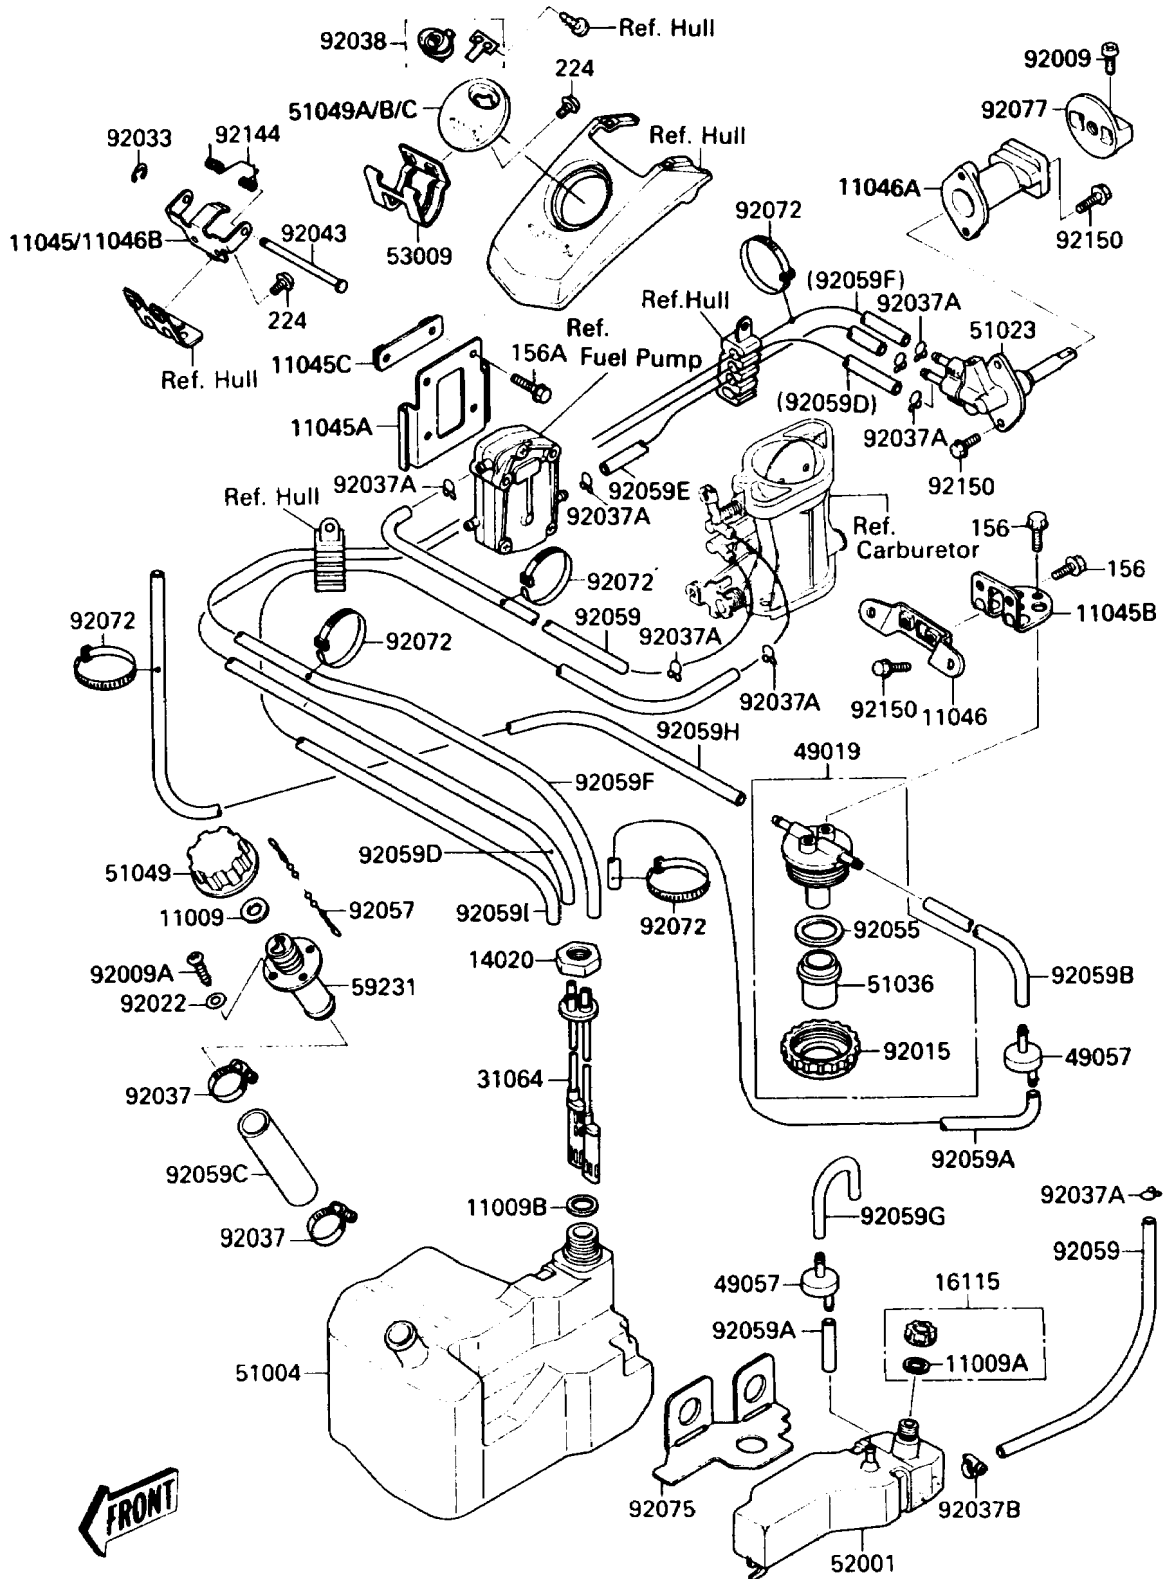

1989 650 SX PARTS DIAGRAM

Fuel Tank

(F3173)