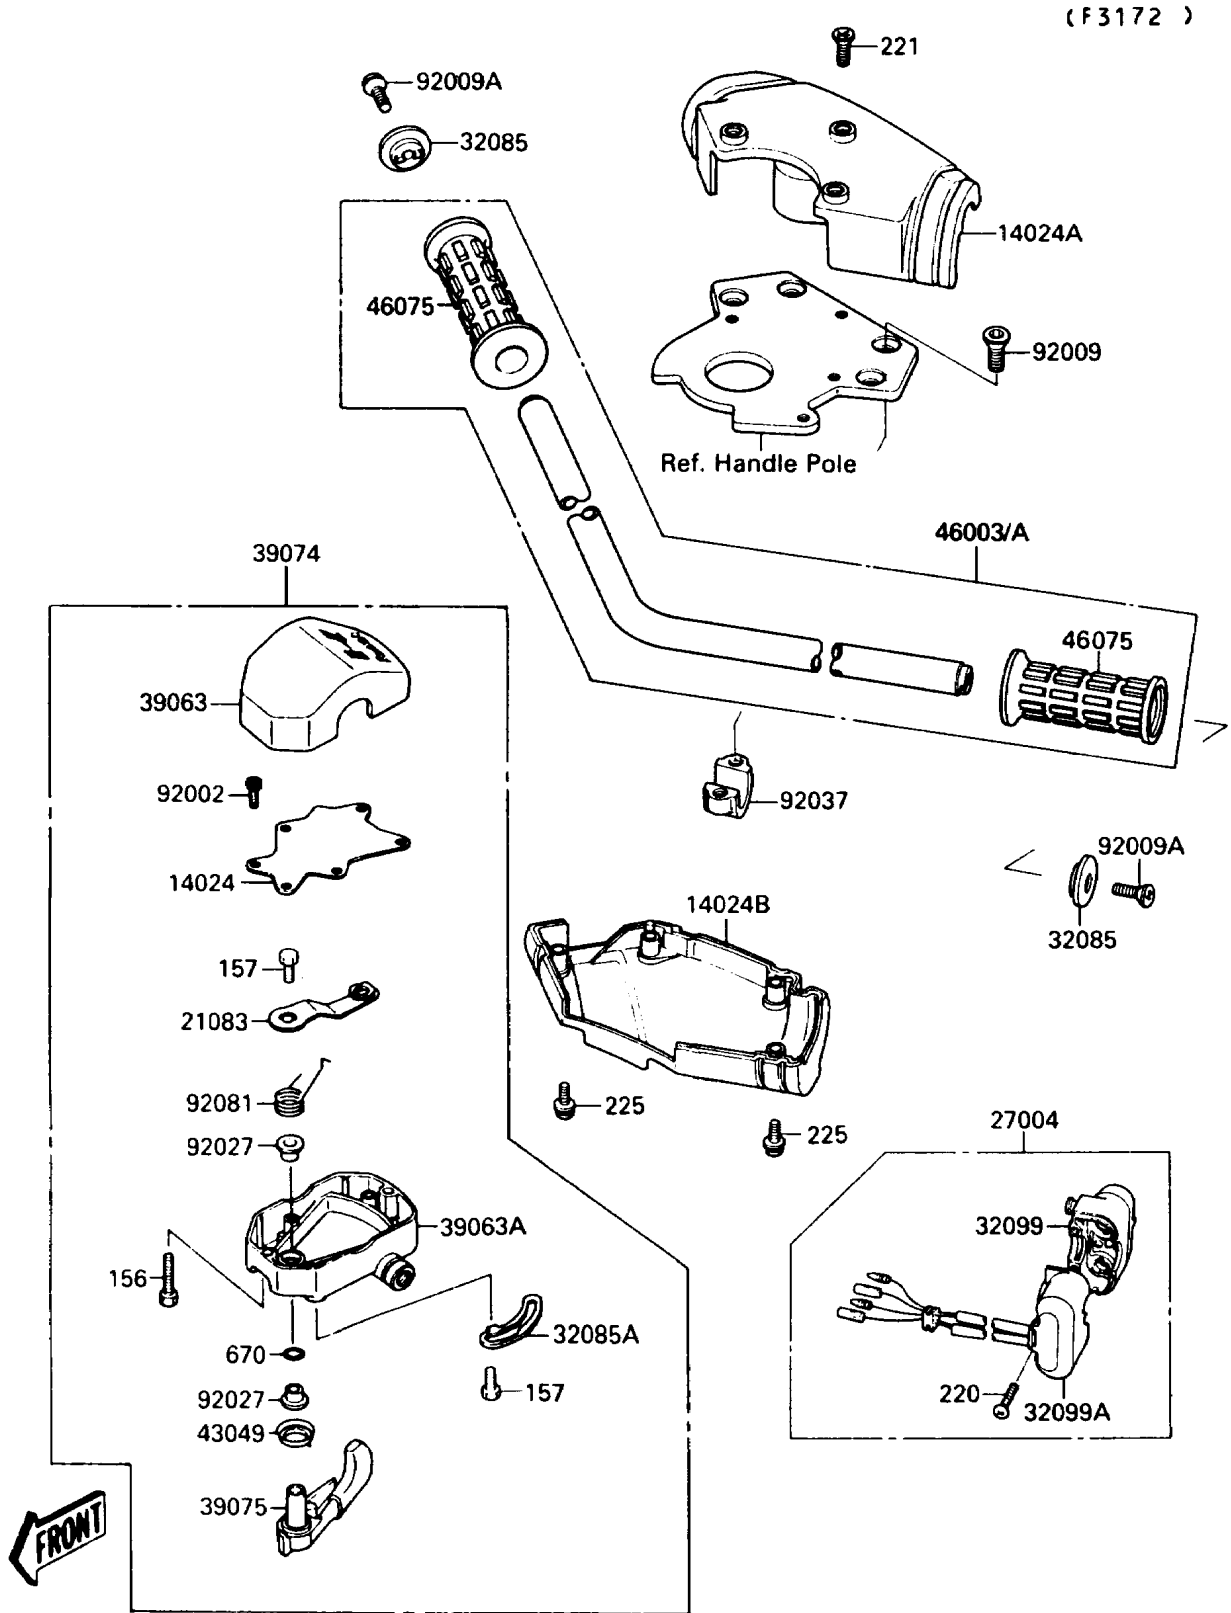

1990 650 SX PARTS DIAGRAM

Handlebar

1990 650 SX PARTS LIST

Handlebar

ITEM NAME	PART NUMBER	QUANTITY
COVER,THROTTLE LEVER (Ref # 14024)	14024-3701	1
COVER,UPP (Ref # 14024A)	14024-3723	1
COVER,LWR (Ref # 14024B)	14024-3724	1
BOLT-WP,5X25 (Ref # 156)	156R0525	2
BOLT-WSP,5X12 (Ref # 157)	157R0512	2
ARM,THROTTLE LEVER (Ref # 21083)	21083-3701	1
SCREW-PAN-CROS,5X30 (Ref # 220)	220R0530	2
SCREW-CSK-CROS,6X16 (Ref # 221)	221R0616	3
SCREW-PAN-WSP-CROS,5X20 (Ref # 225)	225R0520	4
SWITCH-ASSY (Ref # 27004)	27004-3705	1
STOPPER (Ref # 32085)	32085-3705	2
STOPPER (Ref # 32085A)	32085-3709	1
CASE,FR,SWITCH (Ref # 32099)	32099-3721	1
CASE,RR,SWITCH (Ref # 32099A)	32099-3723	1
HOUSING-CONTROL,UPP (Ref # 39063)	39063-3703	1
HOUSING-CONTROL,LWR (Ref # 39063A)	39063-3707	1
LEVER-ASSY-THROTTLE (Ref # 39074)	39074-3711	1
LEVER-THROTTLE (Ref # 39075)	39075-3704	1
PACKING,THROTTLE LEVER (Ref # 43049)	43049-3701	1
HANDLE (Ref # 46003A)	46003-3711	1
O RING,8MM (Ref # 670)	670B1508	1
BOLT,SOCKET,3X10 (Ref # 92002)	92002-3751	6
SCREW,8X22 (Ref # 92009)	92009-3701	4
SCREW,6X16 (Ref # 92009A)	92009-3703	2
COLLAR,THROTTLE LEVER (Ref # 92027)	92027-3704	2
CLAMP,HANDLEBAR (Ref # 92037)	92037-503	2
SPRING,THROTTLE LEVER RETURN (Ref # 92081)	92081-3702	1