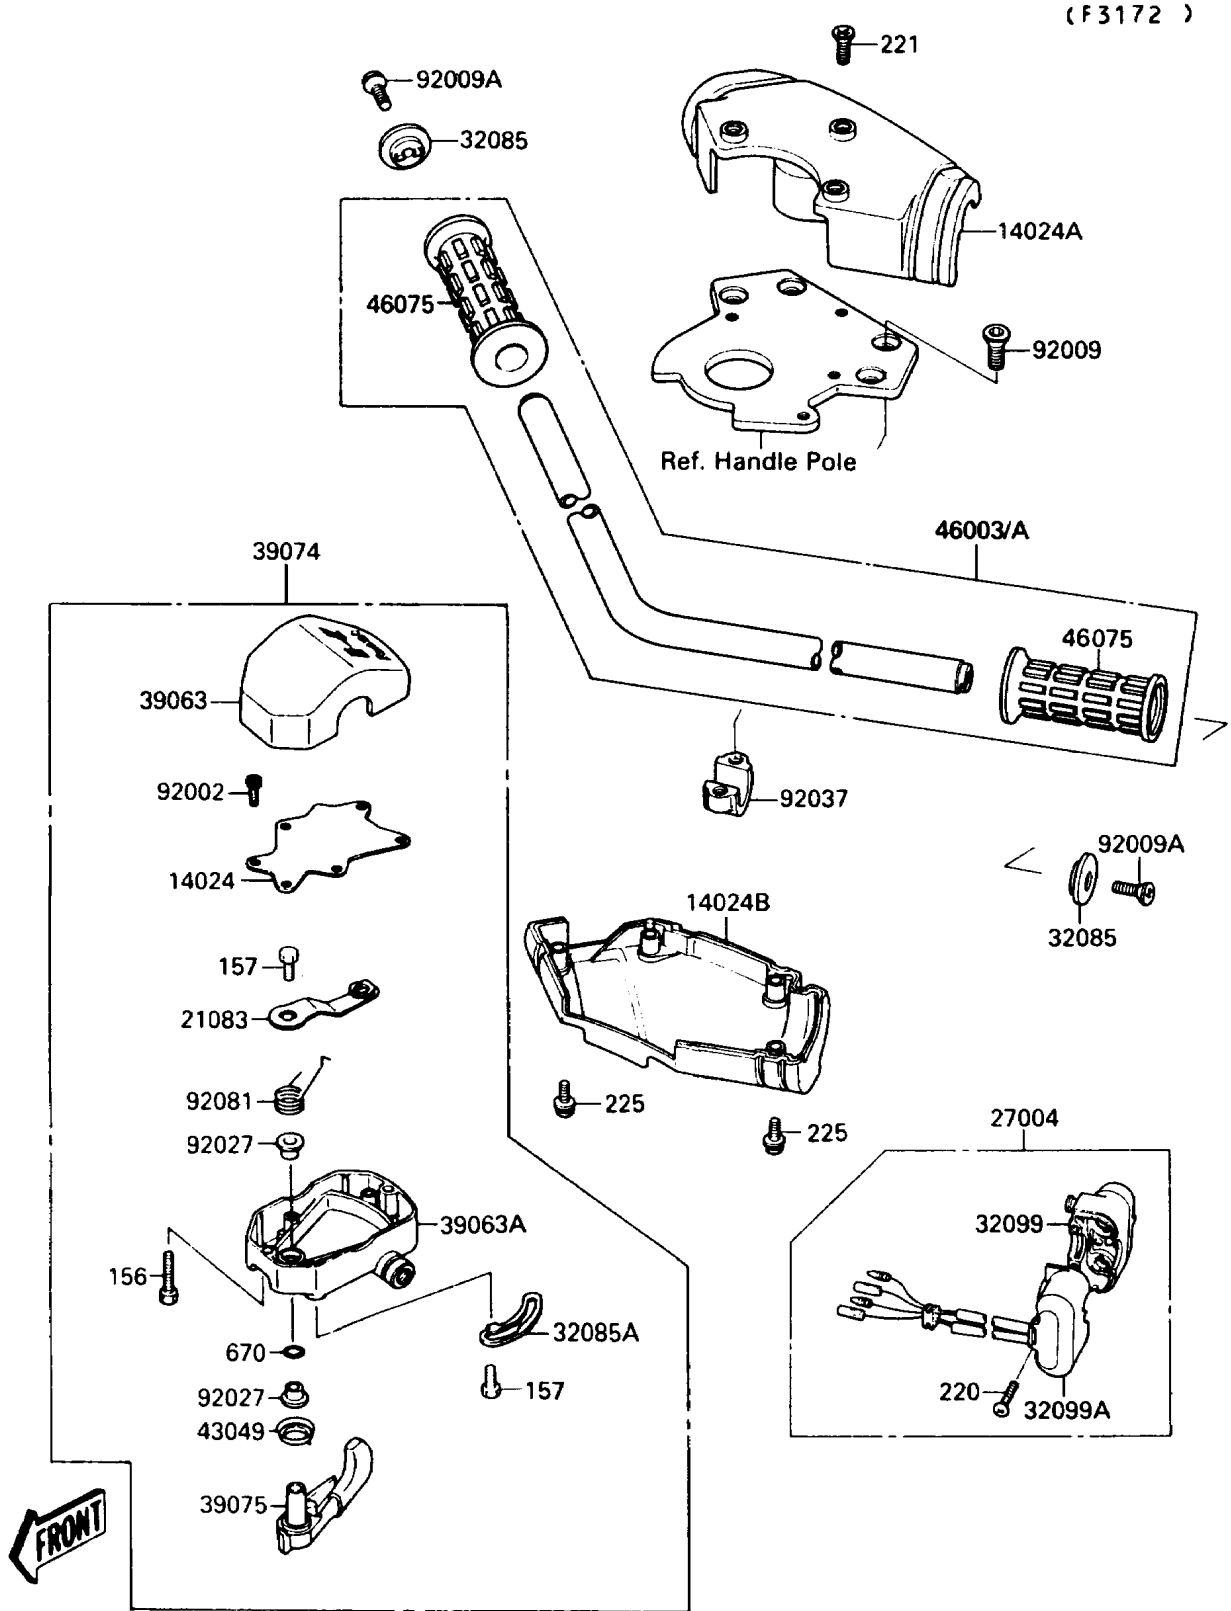

1989 650 SX PARTS DIAGRAM

Handlebar

1989 650 SX PARTS LIST

Handlebar

ITEM NAME	PART NUMBER	QUANTITY
COVER,THROTTLE LEVER (Ref # 14024)	14024-3701	1
COVER,UPP (Ref # 14024A)	14024-3723	1
COVER,LWR (Ref # 14024B)	14024-3724	1
BOLT-WP,5X25 (Ref # 156)	156R0525	2
BOLT-WSP,5X12 (Ref # 157)	157R0512	2
ARM,THROTTLE LEVER (Ref # 21083)	21083-3701	1
SCREW-PAN-CROS,5X30 (Ref # 220)	220R0530	2
SCREW-CSK-CROS,6X16 (Ref # 221)	221R0616	3
SCREW-PAN-WSP-CROS,5X20 (Ref # 225)	225R0520	4
SWITCH-ASSY (Ref # 27004)	27004-3705	1
STOPPER (Ref # 32085)	32085-3705	2
STOPPER (Ref # 32085A)	32085-3709	1
CASE,FR,SWITCH (Ref # 32099)	32099-3721	1
CASE,RR,SWITCH (Ref # 32099A)	32099-3723	1
HOUSING-CONTROL,UPP (Ref # 39063)	39063-3703	1
HOUSING-CONTROL,LWR (Ref # 39063A)	39063-3707	1
LEVER-ASSY-THROTTLE (Ref # 39074)	39074-3711	1
LEVER-THROTTLE (Ref # 39075)	39075-3704	1
PACKING,THROTTLE LEVER (Ref # 43049)	43049-3701	1
HANDLE (Ref # 46003)	46003-3705	1
GRIP,HANDLEBAR (Ref # 46075)	46075-3713	2
O RING,8MM (Ref # 670)	670B1508	1
BOLT,SOCKET,3X10 (Ref # 92002)	92002-3751	6
SCREW,8X22 (Ref # 92009)	92009-3701	4
SCREW,6X16 (Ref # 92009A)	92009-3703	2
COLLAR,THROTTLE LEVER (Ref # 92027)	92027-3704	2
CLAMP,HANDLEBAR (Ref # 92037)	92037-503	2
SPRING,THROTTLE LEVER RETURN (Ref # 92081)	92081-3702	1