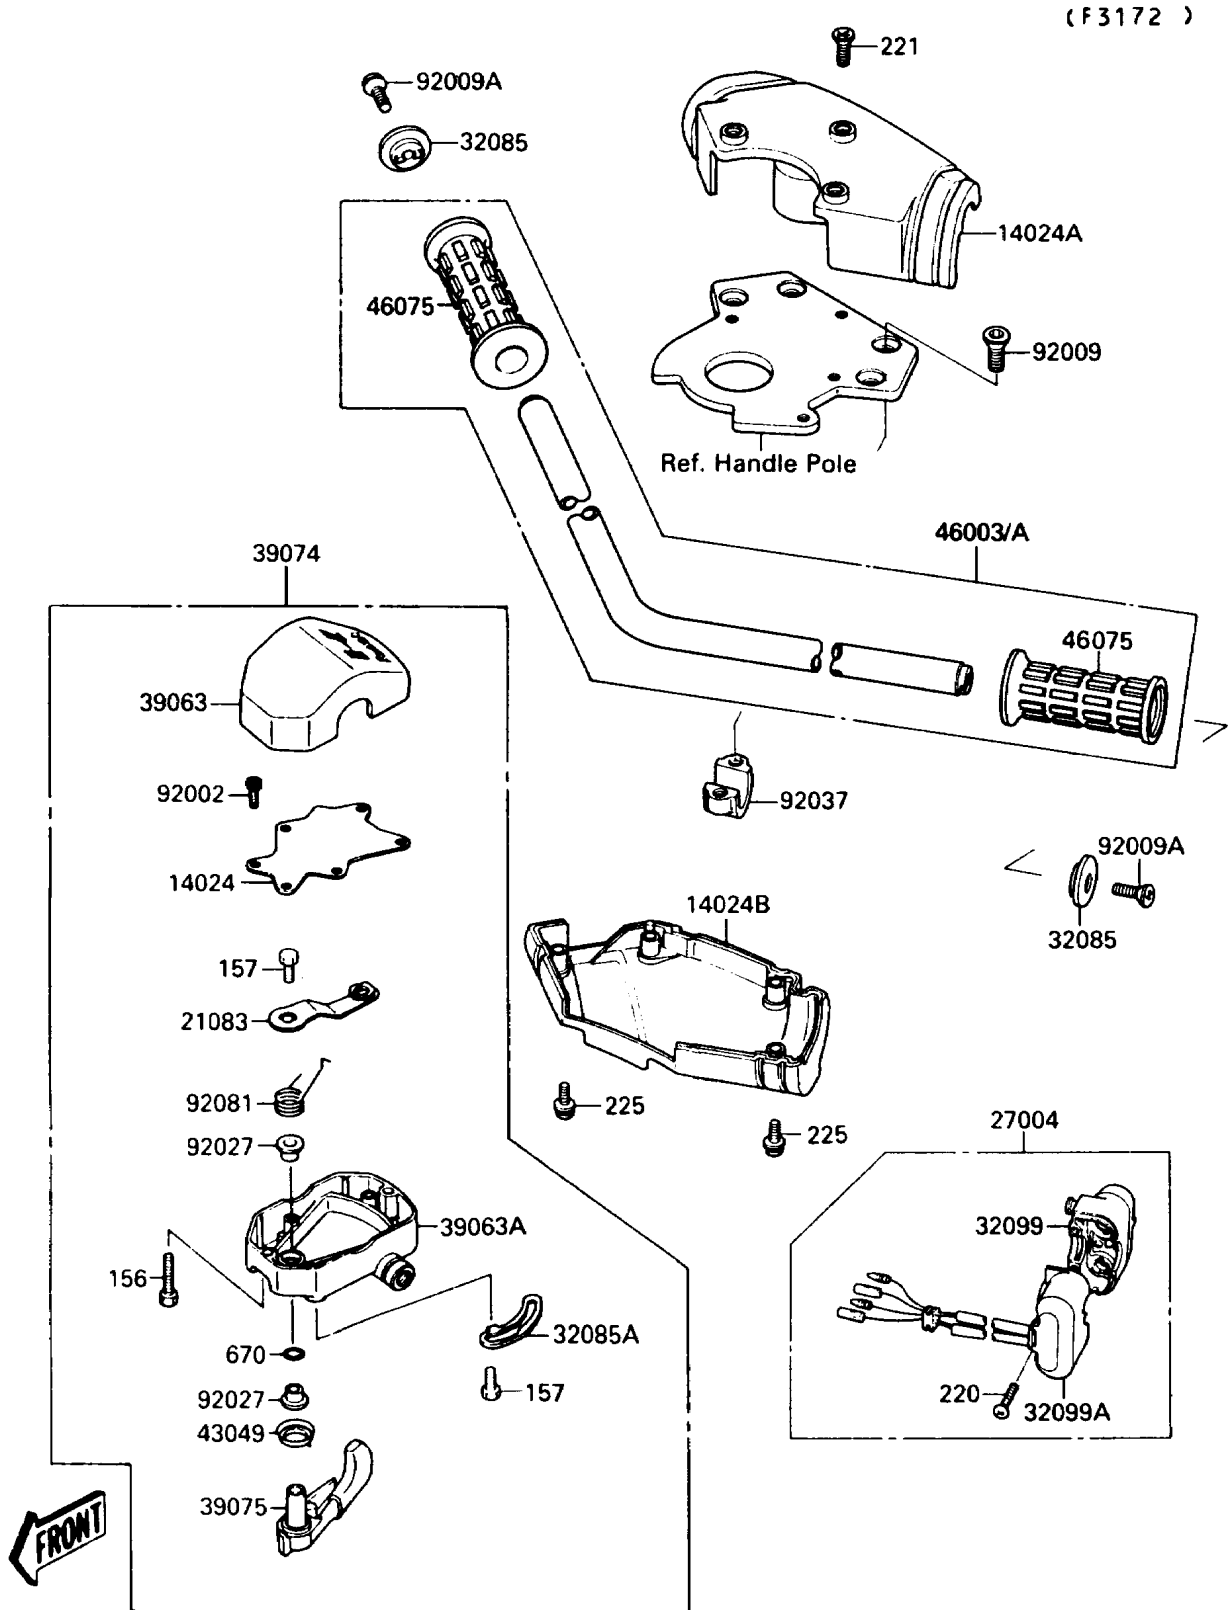

1989 650 SX PARTS DIAGRAM

Handlebar

1989 650 SX PARTS LIST

Handlebar

ITEM NAME	PART NUMBER	QUANTITY
COVER,THROTTLE LEVER (Ref # 14024)	14024-3701	1
COVER,UPP (Ref # 14024A)	14024-3723	1
COVER,LWR (Ref # 14024B)	14024-3724	1
BOLT-WP,5X25 (Ref # 156)	156R0525	1
BOLT-WSP,5X12 (Ref # 157)	157R0512	1
ARM,THROTTLE LEVER (Ref # 21083)	21083-3701	1
SCREW-PAN-CROS,5X30 (Ref # 220)	220R0530	1
SCREW-CSK-CROS,6X16 (Ref # 221)	221R0616	1
SCREW-PAN-WSP-CROS,5X20 (Ref # 225)	225R0520	1
SWITCH-ASSY (Ref # 27004)	27004-3705	1
STOPPER (Ref # 32085)	32085-3705	1
STOPPER (Ref # 32085A)	32085-3709	1
CASE,FR,SWITCH (Ref # 32099)	32099-3721	1
CASE,RR,SWITCH (Ref # 32099A)	32099-3723	1
HOUSING-CONTROL,UPP (Ref # 39063)	39063-3703	1
HOUSING-CONTROL,LWR (Ref # 39063A)	39063-3707	1
LEVER-ASSY-THROTTLE (Ref # 39074)	39074-3711	1
LEVER-THROTTLE (Ref # 39075)	39075-3704	1
PACKING,THROTTLE LEVER (Ref # 43049)	43049-3701	1
HANDLE (Ref # 46003)	46003-3705	1
GRIP,HANDLEBAR (Ref # 46075)	46075-3713	1
O RING,8MM (Ref # 670)	670B1508	1
BOLT,SOCKET,3X10 (Ref # 92002)	92002-3751	1
SCREW,8X22 (Ref # 92009)	92009-3701	1
SCREW,6X16 (Ref # 92009A)	92009-3703	1
COLLAR,THROTTLE LEVER (Ref # 92027)	92027-3704	1
CLAMP,HANDLEBAR (Ref # 92037)	92037-503	1
SPRING,THROTTLE LEVER RETURN (Ref # 92081)	92081-3702	1