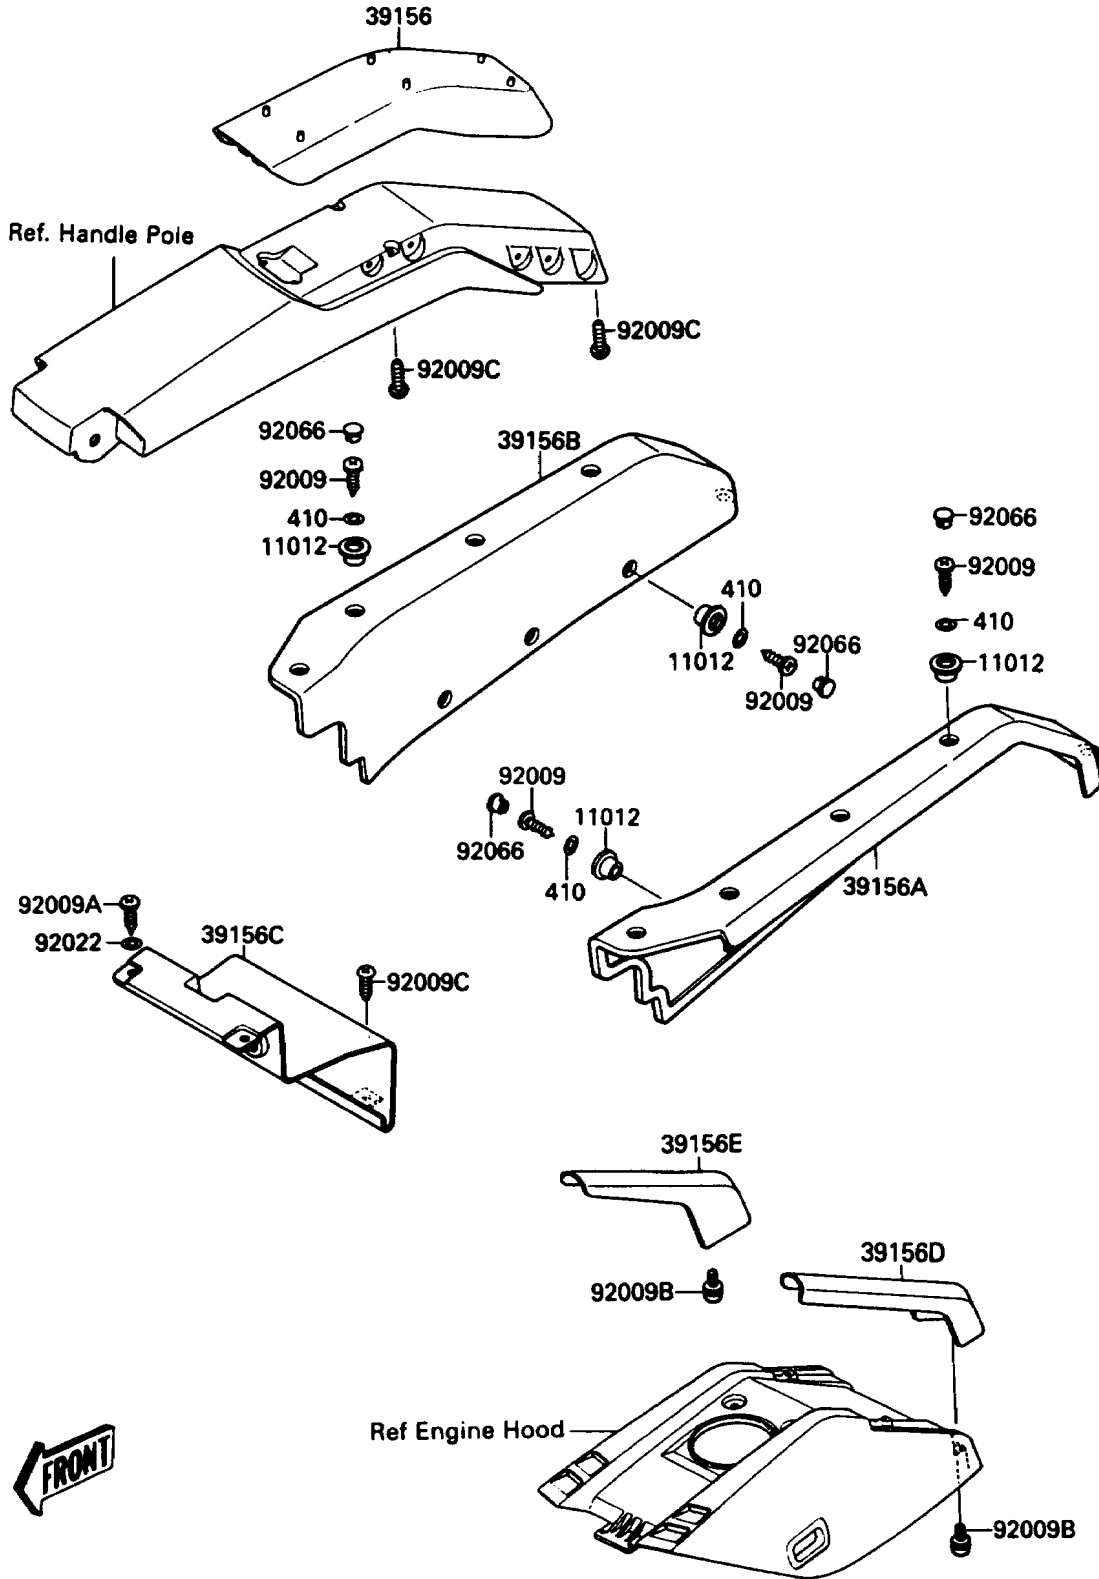

1989 650 SX PARTS DIAGRAM

Pads

(F3147)

1989 650 SX PARTS LIST

Pads

ITEM NAME	PART NUMBER	QUANTITY
CAP (Ref # 11012)	11012-3725	1
PAD,HANDLE POLE (Ref # 39156)	39156-3714	1
PAD,HULL DECK,LH (Ref # 39156A)	39156-3717	1
PAD,HULL DECK,RH (Ref # 39156B)	39156-3718	1
PAD,METER (Ref # 39156C)	39156-3719	1
PAD,ENGINE HOOD,LH (Ref # 39156D)	39156-3728	1
PAD,ENGINE HOOD,RH (Ref # 39156E)	39156-3729	1
WASHER-PLAIN-SMALL,6MM (Ref # 410)	410S0600	1
SCREW,TAPPING,5X20 (Ref # 92009)	92009-3716	1
SCREW (Ref # 92009A)	92009-3728	1
SCREW,5X12 (Ref # 92009B)	92009-3740	1
SCREW,TAPPING (Ref # 92009C)	92011-561	1
WASHER,6MM (Ref # 92022)	92022-3747	1
PLUG (Ref # 92066)	92066-3716	1