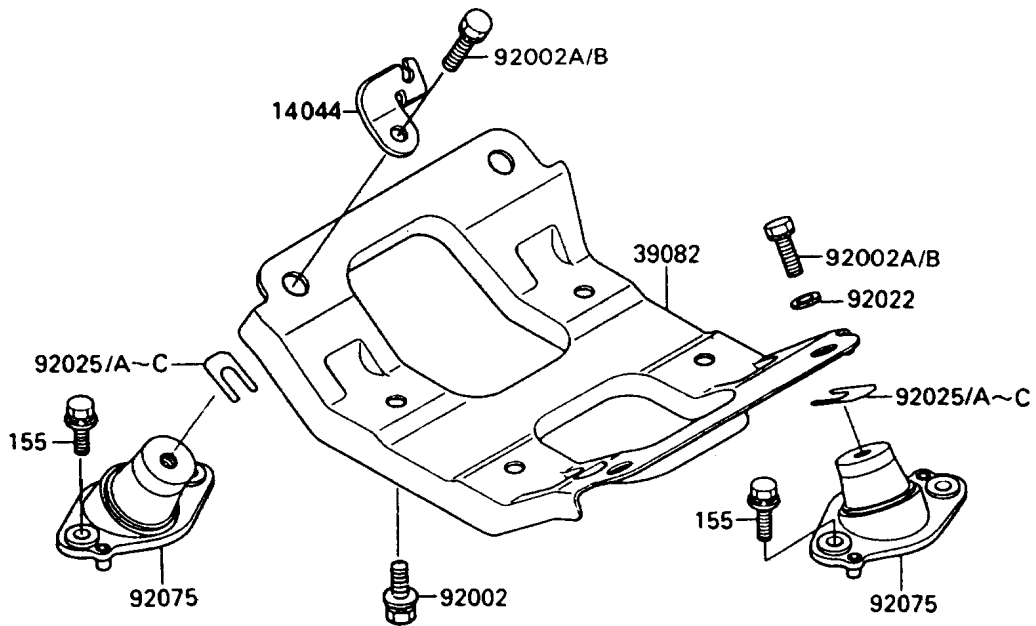

1989 650 SX PARTS DIAGRAM

Engine Mount

(F3144)

1989 650 SX PARTS LIST

Engine Mount

ITEM NAME	PART NUMBER	QUANTITY
HOLDER-CABLE (Ref # 14044)	14044-3709	1
BOLT-WSP-SMALL,8X20 (Ref # 155)	155R0820	8
MOUNT-ENGINE (Ref # 39082)	39082-3705	1
BOLT,10X25 (Ref # 92002)	92002-3765	4
BOLT,10X25 (Ref # 92002B)	92002-3778	4
WASHER,32X10.5X4 (Ref # 92022)	92022-3023	3
SHIM,T=0.3MM (Ref # 92025)	92025-3705	AR
SHIM,T=0.5MM (Ref # 92025A)	92025-3706	AR
SHIM,T=1.0MM (Ref # 92025B)	92025-3707	AR
SHIM,T=1.5MM (Ref # 92025C)	92025-3708	AR
DAMPER,ENGINE MOUNT (Ref # 92075)	92075-3724	4