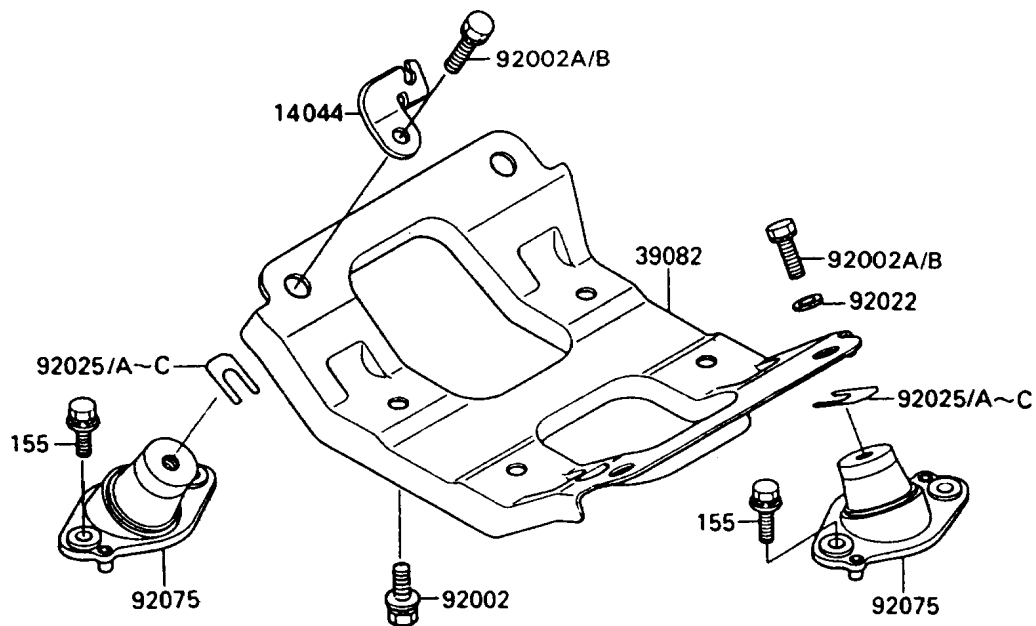

1989 650 SX PARTS DIAGRAM

Engine Mount

(F3144)

1989 650 SX PARTS LIST

Engine Mount

ITEM NAME	PART NUMBER	QUANTITY
HOLDER-CABLE (Ref # 14044)	14044-3709	1
BOLT-WSP-SMALL,8X20 (Ref # 155)	155R0820	1
MOUNT-ENGINE (Ref # 39082)	39082-3705	1
BOLT,10X25 (Ref # 92002)	92002-3765	1
BOLT,10X25 (Ref # 92002B)	92002-3778	1
WASHER,32X10.5X4 (Ref # 92022)	92022-3023	1
SHIM,T=0.3MM (Ref # 92025)	92025-3705	1
SHIM,T=0.5MM (Ref # 92025A)	92025-3706	1
SHIM,T=1.0MM (Ref # 92025B)	92025-3707	1
SHIM,T=1.5MM (Ref # 92025C)	92025-3708	1
DAMPER,ENGINE MOUNT (Ref # 92075)	92075-3724	1