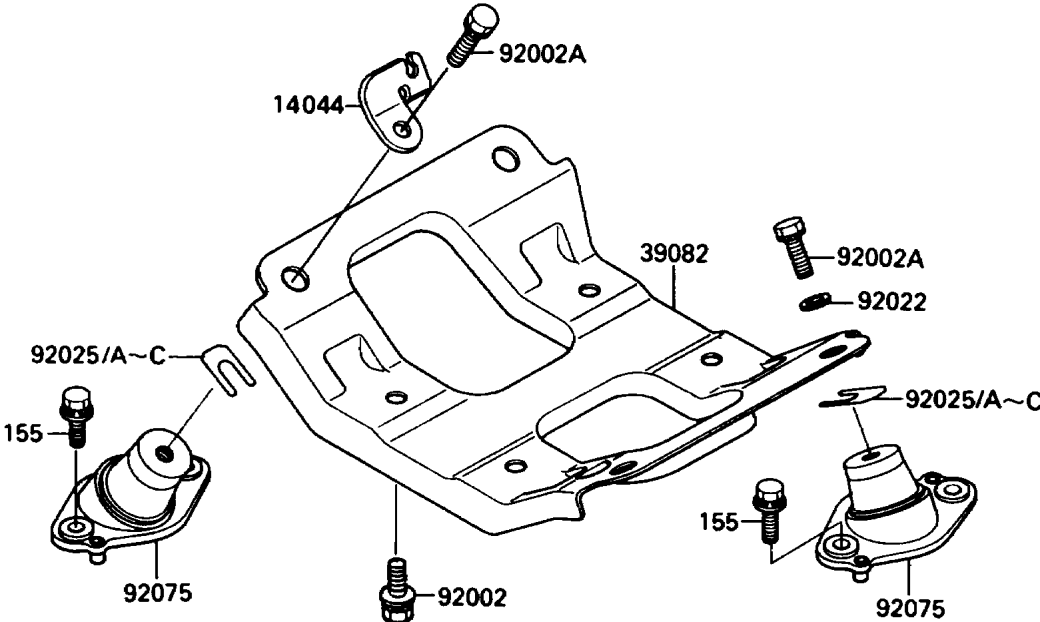

## 1989 650 SX PARTS DIAGRAM

Engine Mount

( F3144 )

## 1989 650 SX PARTS LIST

Engine Mount

ITEM NAME	PART NUMBER	QUANTITY
HOLDER-CABLE (Ref # 14044)	14044-3705	1
BOLT-WSP-SMALL,8X20 (Ref # 155)	155R0820	1
MOUNT-ENGINE (Ref # 39082)	39082-3705	1
BOLT,10X25 (Ref # 92002)	92002-3765	1
BOLT,10X25 (Ref # 92002A)	92002-3778	1
WASHER,32X10.5X4 (Ref # 92022)	92022-3023	1
SHIM,T=0.3MM (Ref # 92025)	92025-3705	1
SHIM,T=0.5MM (Ref # 92025A)	92025-3706	1
SHIM,T=1.0MM (Ref # 92025B)	92025-3707	1
SHIM,T=1.5MM (Ref # 92025C)	92025-3708	1
DAMPER,ENGINE MOUNT (Ref # 92075)	92075-3724	1