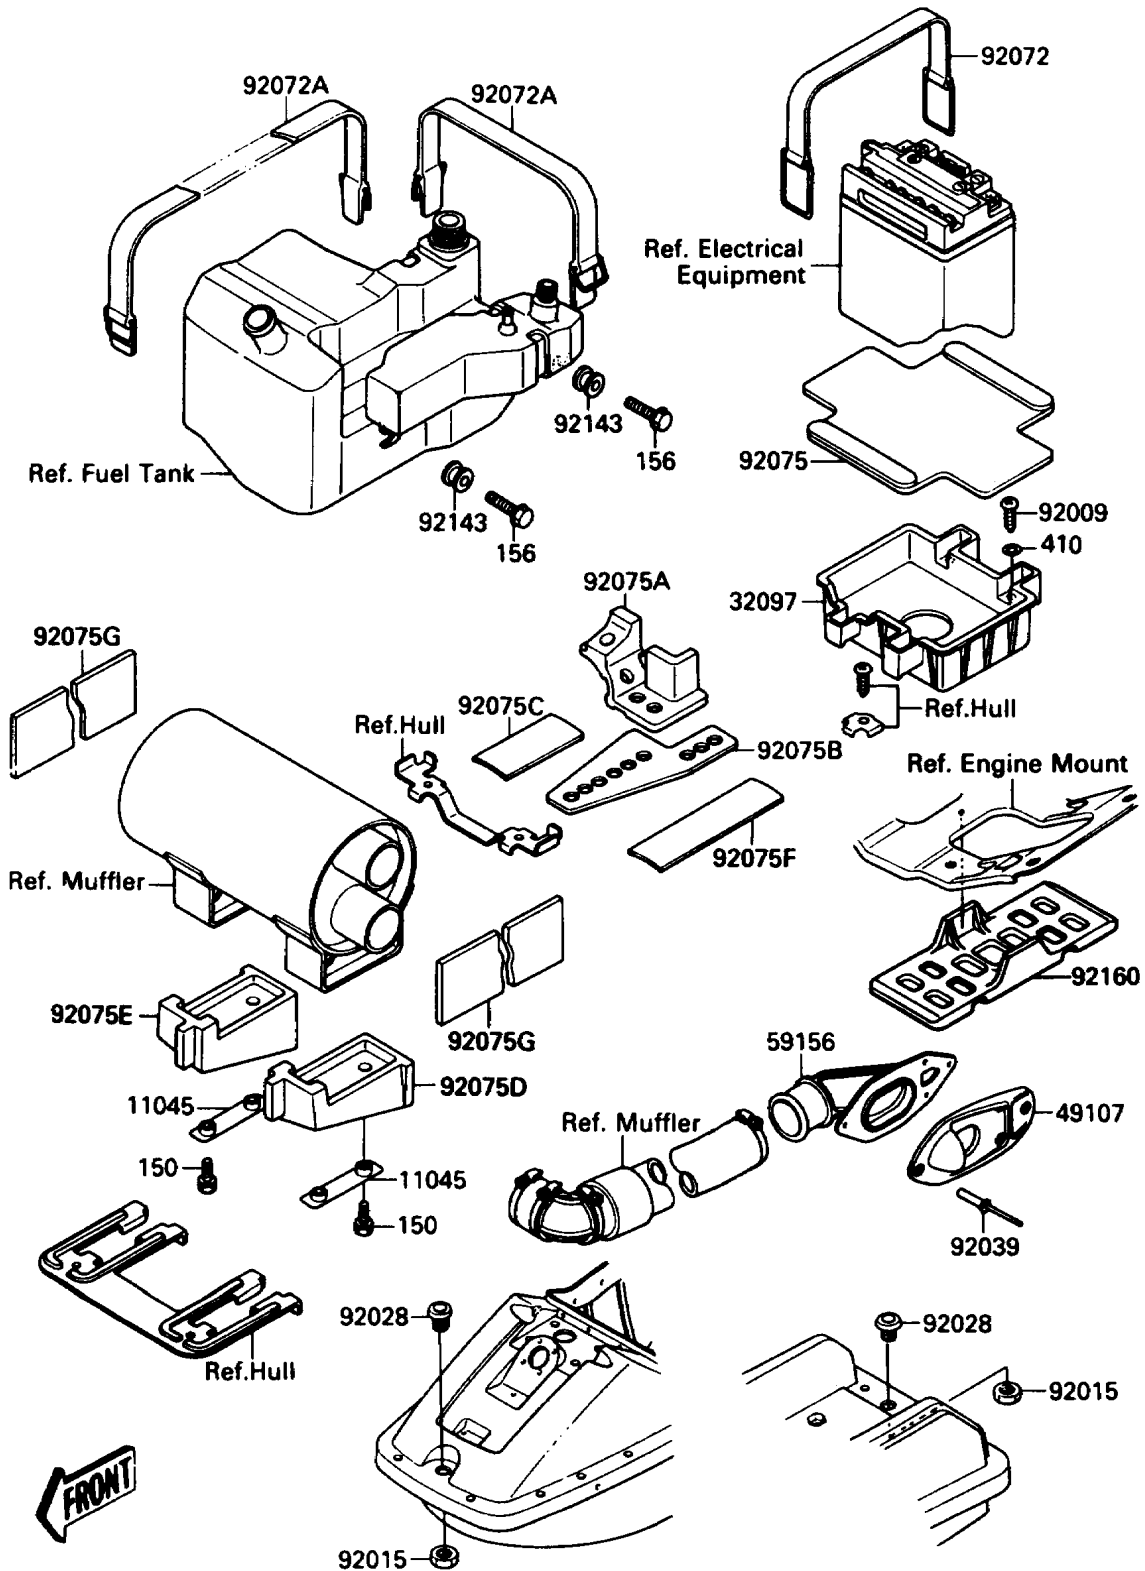

1989 650 SX PARTS DIAGRAM

Hull Fittings

(F3143)

1989 650 SX PARTS LIST

Hull Fittings

ITEM NAME	PART NUMBER	QUANTITY
BRACKET (Ref # 11045)	11045-3764	1
BOLT-WS,6X22 (Ref # 150)	150R0622	1
BOLT-WP,6X22 (Ref # 156)	156R0622	1
CASE-BATTERY (Ref # 32097)	32097-3702	1
WASHER-PLAIN-SMALL,6MM (Ref # 410)	410S0600	1
COVER-EXHAUST PIPE (Ref # 49107)	49107-3705	1
PIPE-TAIL (Ref # 59156)	59156-3703	1
SCREW,TAPPING (Ref # 92009)	92011-561	1
NUT (Ref # 92015)	92015-3779	1
BUSHING (Ref # 92028)	92028-3734	1
RIVET (Ref # 92039)	92039-3722	1
BAND,BATTERY,L=366 (Ref # 92072)	92072-3706	1
BAND,L=544 (Ref # 92072A)	92072-3709	1
DAMPER,BATTERY (Ref # 92075)	92075-3714	1
DAMPER,FUEL TANK,RR (Ref # 92075A)	92075-3754	1
DAMPER,FUEL TANK,CNT (Ref # 92075B)	92075-3755	1
DAMPER,FUEL TANK,RH (Ref # 92075C)	92075-3756	1
DAMPER (Ref # 92075D)	92075-3763	1
DAMPER (Ref # 92075E)	92075-3764	1
DAMPER,FUEL TANK (Ref # 92075F)	92075-521	1
DAMPER,MUFFLER (Ref # 92075G)	92075-522	1
COLLAR (Ref # 92143)	92143-3705	1
DAMPER (Ref # 92160)	92160-3711	1