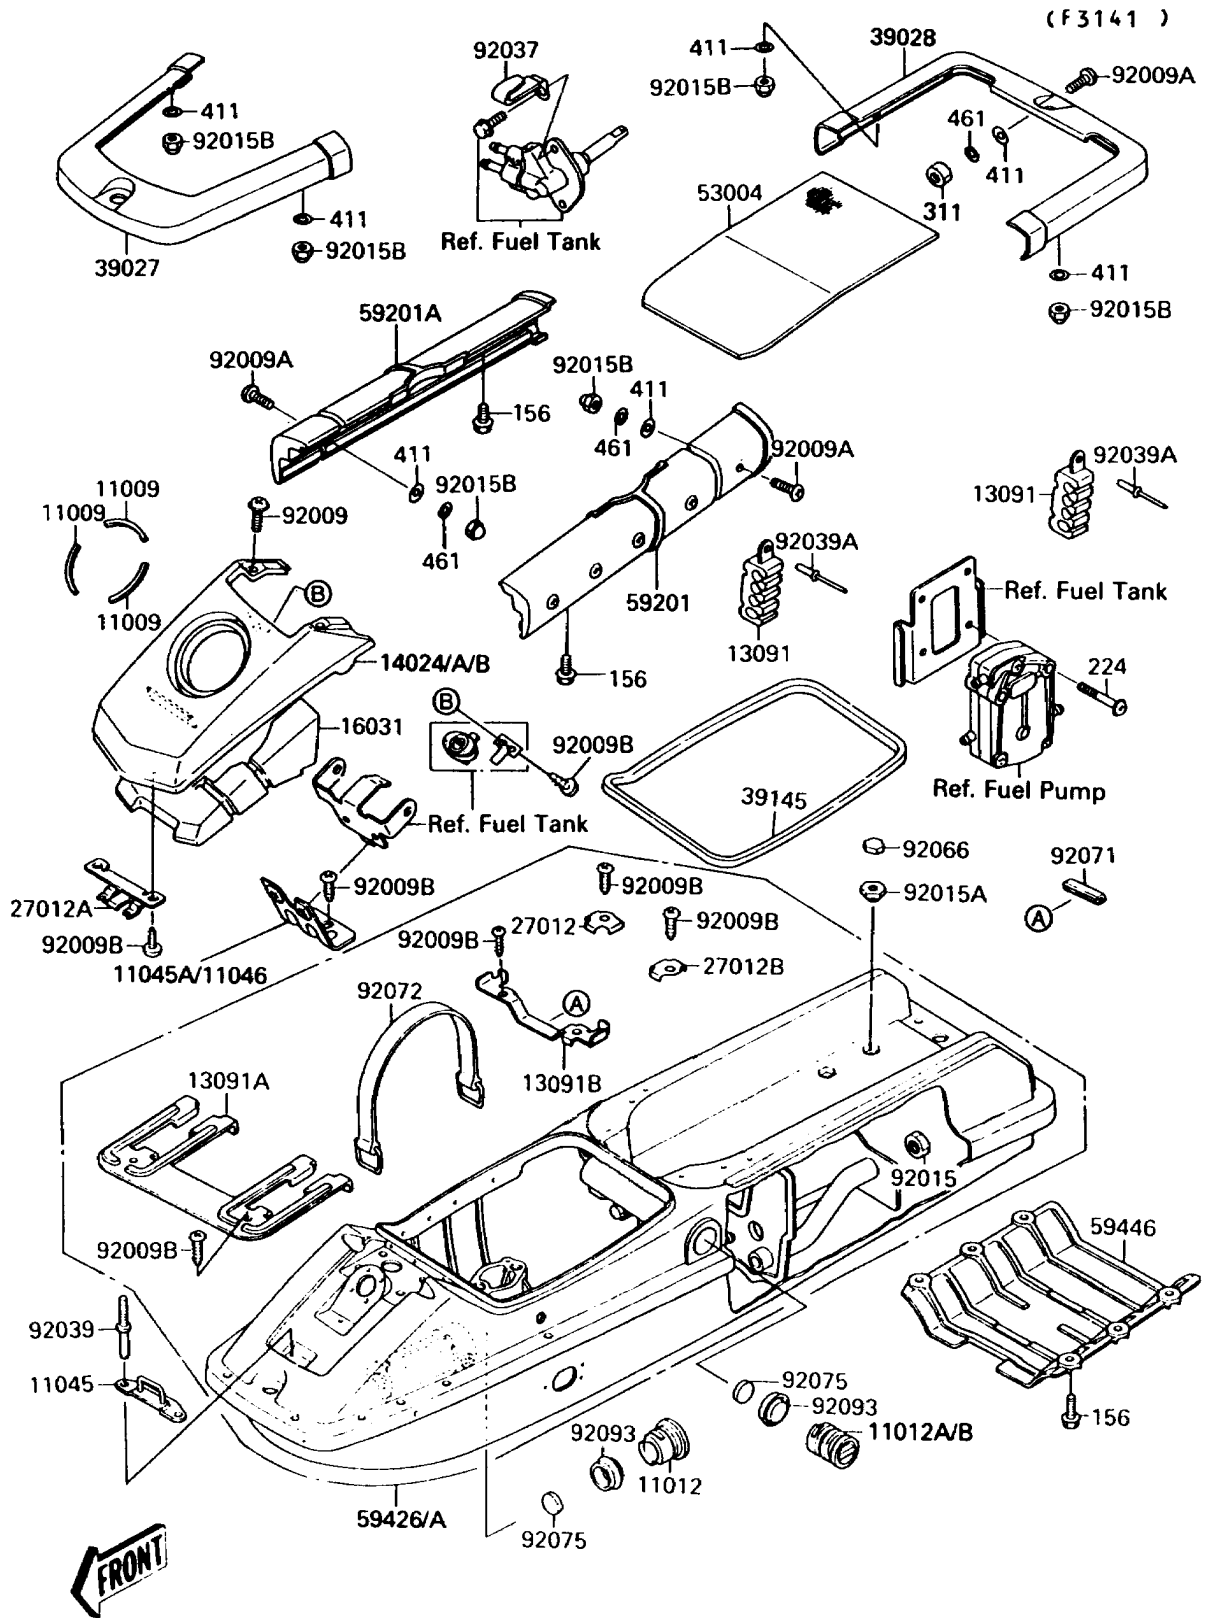

1989 650 SX PARTS DIAGRAM

Hull

1989 650 SX PARTS LIST

Hull

ITEM NAME	PART NUMBER	QUANTITY
GASKET,CAP (Ref # 11009)	11009-3732	1
CAP (Ref # 11012)	11012-3708	1
CAP (Ref # 11012A)	11012-3714	1
BRACKET,FRONT DECK (Ref # 11045)	11045-3730	1
BRACKET,CENTER (Ref # 11045A)	11045-3731	1
HOLDER (Ref # 13091)	13091-3715	1
HOLDER (Ref # 13091A)	13091-3722	1
HOLDER (Ref # 13091B)	13091-3725	1
COVER,TANK CAP,M.U.BLUE (Ref # 14024A)	14024-3732-F3	1
COVER,TANK CAP,S.RED (Ref # 14024B)	14024-3732-H1	1
FLOAT (Ref # 16031)	16031-3733	1
HOOK (Ref # 27012)	27012-3713	1
HOOK,FRONT DECK (Ref # 27012A)	27012-3715	1
HOOK (Ref # 27012B)	27012-501	1
BUMPER-FRONT (Ref # 39027)	39027-3706	1
BUMPER-REAR (Ref # 39028)	39028-3707	1
TRIM-SEAL (Ref # 39145)	39145-3706	1
MAT,DECK (Ref # 53004)	53004-3722	1
BUMPER,SIDE,LH (Ref # 59201)	59201-3714	1
BUMPER,SIDE,RH (Ref # 59201A)	59201-3715	1
HULL-COMP,J.WHITE (Ref # 59426)	59426-3746-8C	1
COVER-JET PUMP (Ref # 59446)	59446-3705	1
SCREW,5X16 (Ref # 92009)	92009-3726	1
SCREW,6X23.5 (Ref # 92009A)	92009-3745	1
SCREW,TAPPING (Ref # 92009B)	92011-561	1
NUT,20MM (Ref # 92015)	92015-3738	1
NUT,8MM (Ref # 92015A)	92015-3744	1
NUT,CAP,6MM (Ref # 92015B)	92015-3755	1
CLAMP,L=100 (Ref # 92037)	92037-3736	1

1989 650 SX PARTS LIST

Hull

ITEM NAME	PART NUMBER	QUANTITY
RIVET (Ref # 92039)	92039-3702	1
RIVET (Ref # 92039A)	92039-3714	1
PLUG (Ref # 92066)	92066-3713	1
GROMMET (Ref # 92071)	92071-3755	1
BAND,L=384 (Ref # 92072)	92072-3713	1
DAMPER (Ref # 92075)	92075-3719	1
SEAL,OSR70X82X7.5 (Ref # 92093)	92093-3704	1
BOLT-WP,6X20 (Ref # 156)	156R0620	1
SCREW-PAN-WP-CROS,6X40 (Ref # 224)	224R0640	1
NUT-HEX,6MM (Ref # 311)	311R0600	1
WASHER-PLAIN,6MM (Ref # 411)	411S0600	1
WASHER-SPRING,6MM (Ref # 461)	461S0600	1