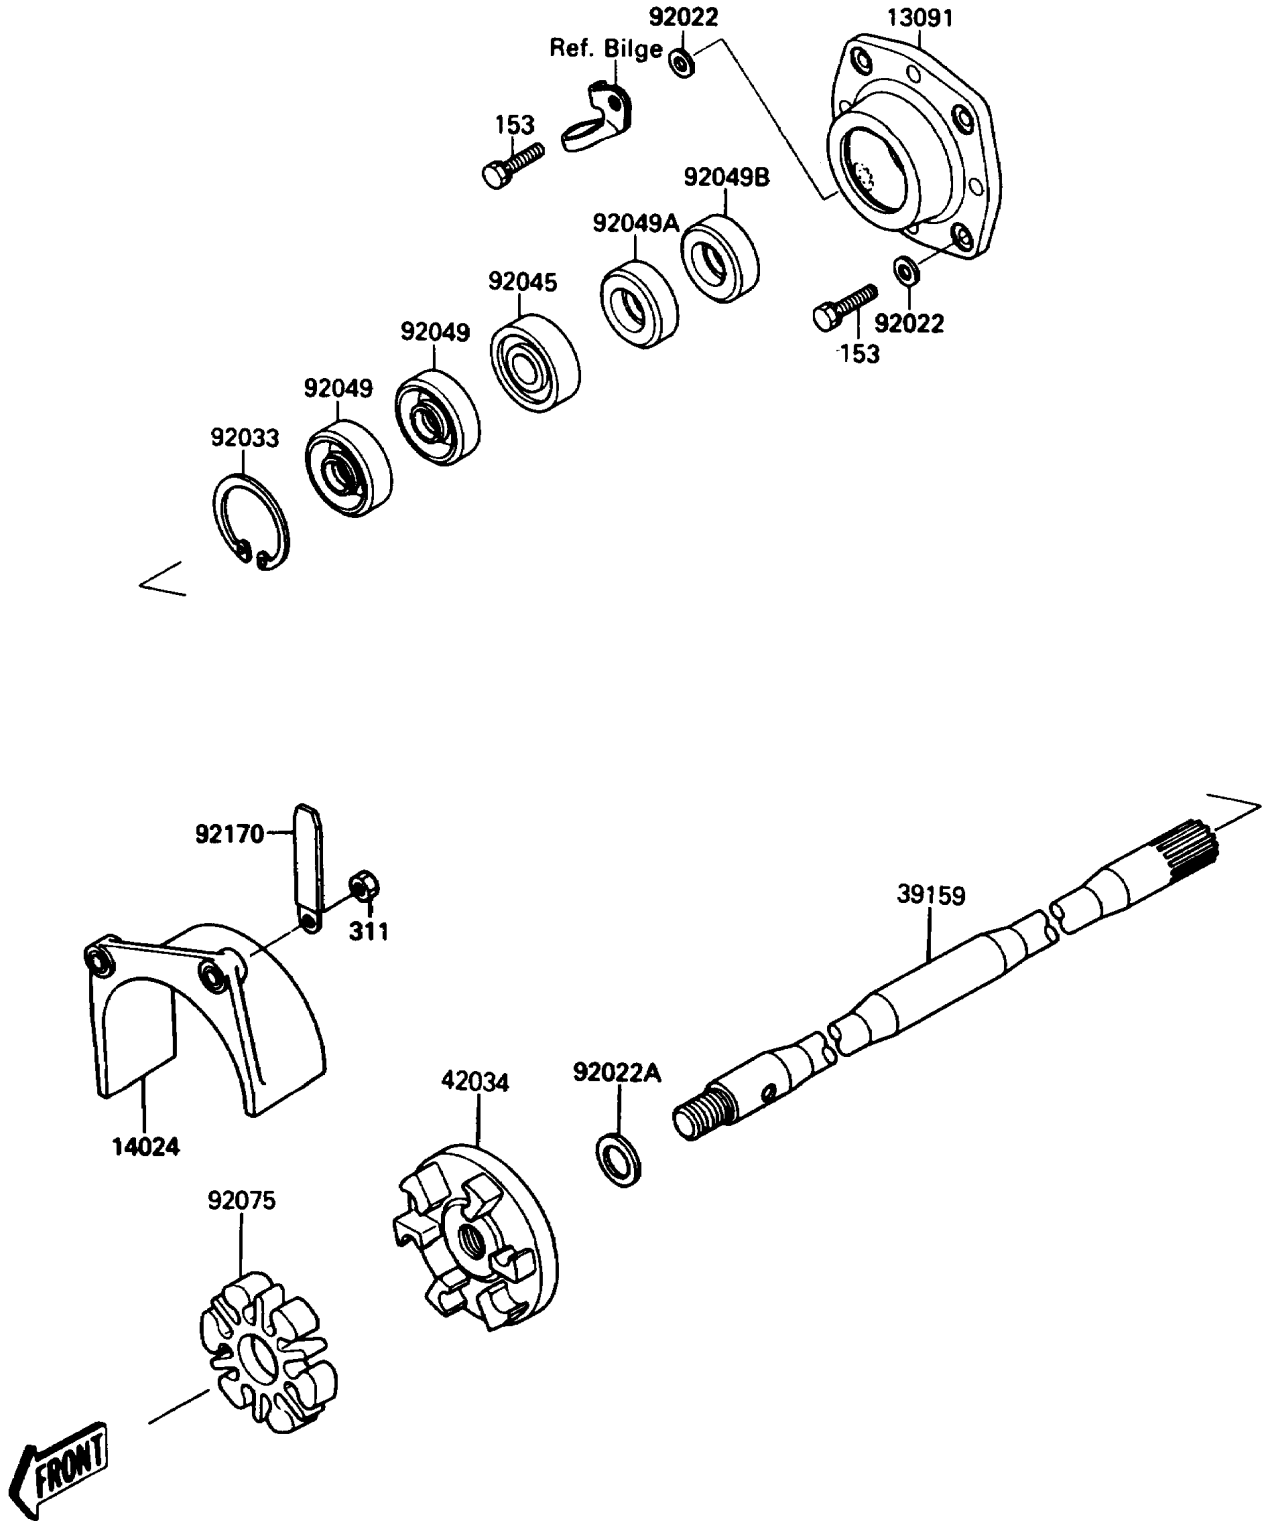

1990 650 SX PARTS DIAGRAM

Drive Shaft

(E3134)

1990 650 SX PARTS LIST

Drive Shaft

ITEM NAME	PART NUMBER	QUANTITY
HOLDER (Ref # 13091)	13091-3730	1
COVER,COUPLING (Ref # 14024)	14024-3728	1
BOLT-WS-SMALL (Ref # 153)	153R0825	4
NUT-HEX,6MM (Ref # 311)	311R0600	2
SHAFT-DRIVE (Ref # 39159)	39159-3703	1
COUPLING (Ref # 42034)	42034-3705	1
WASHER,8.2X18X1.5 (Ref # 92022)	92022-1964	4
WASHER,18X26X2.0 (Ref # 92022A)	92022-3728	1
RING-SNAP,42MM (Ref # 92033)	92033-3713	1
BEARING-BALL,60042RD (Ref # 92045)	92045-3705	1
SEAL-OIL,S620426 (Ref # 92049)	92049-3707	2
SEAL-OIL,SCY20368 (Ref # 92049A)	92050-502	1
SEAL-OIL,SC20367 (Ref # 92049B)	92050-503	1
DAMPER,COUPLING (Ref # 92075)	92075-520	1
CLAMP (Ref # 92170)	92170-3705	2