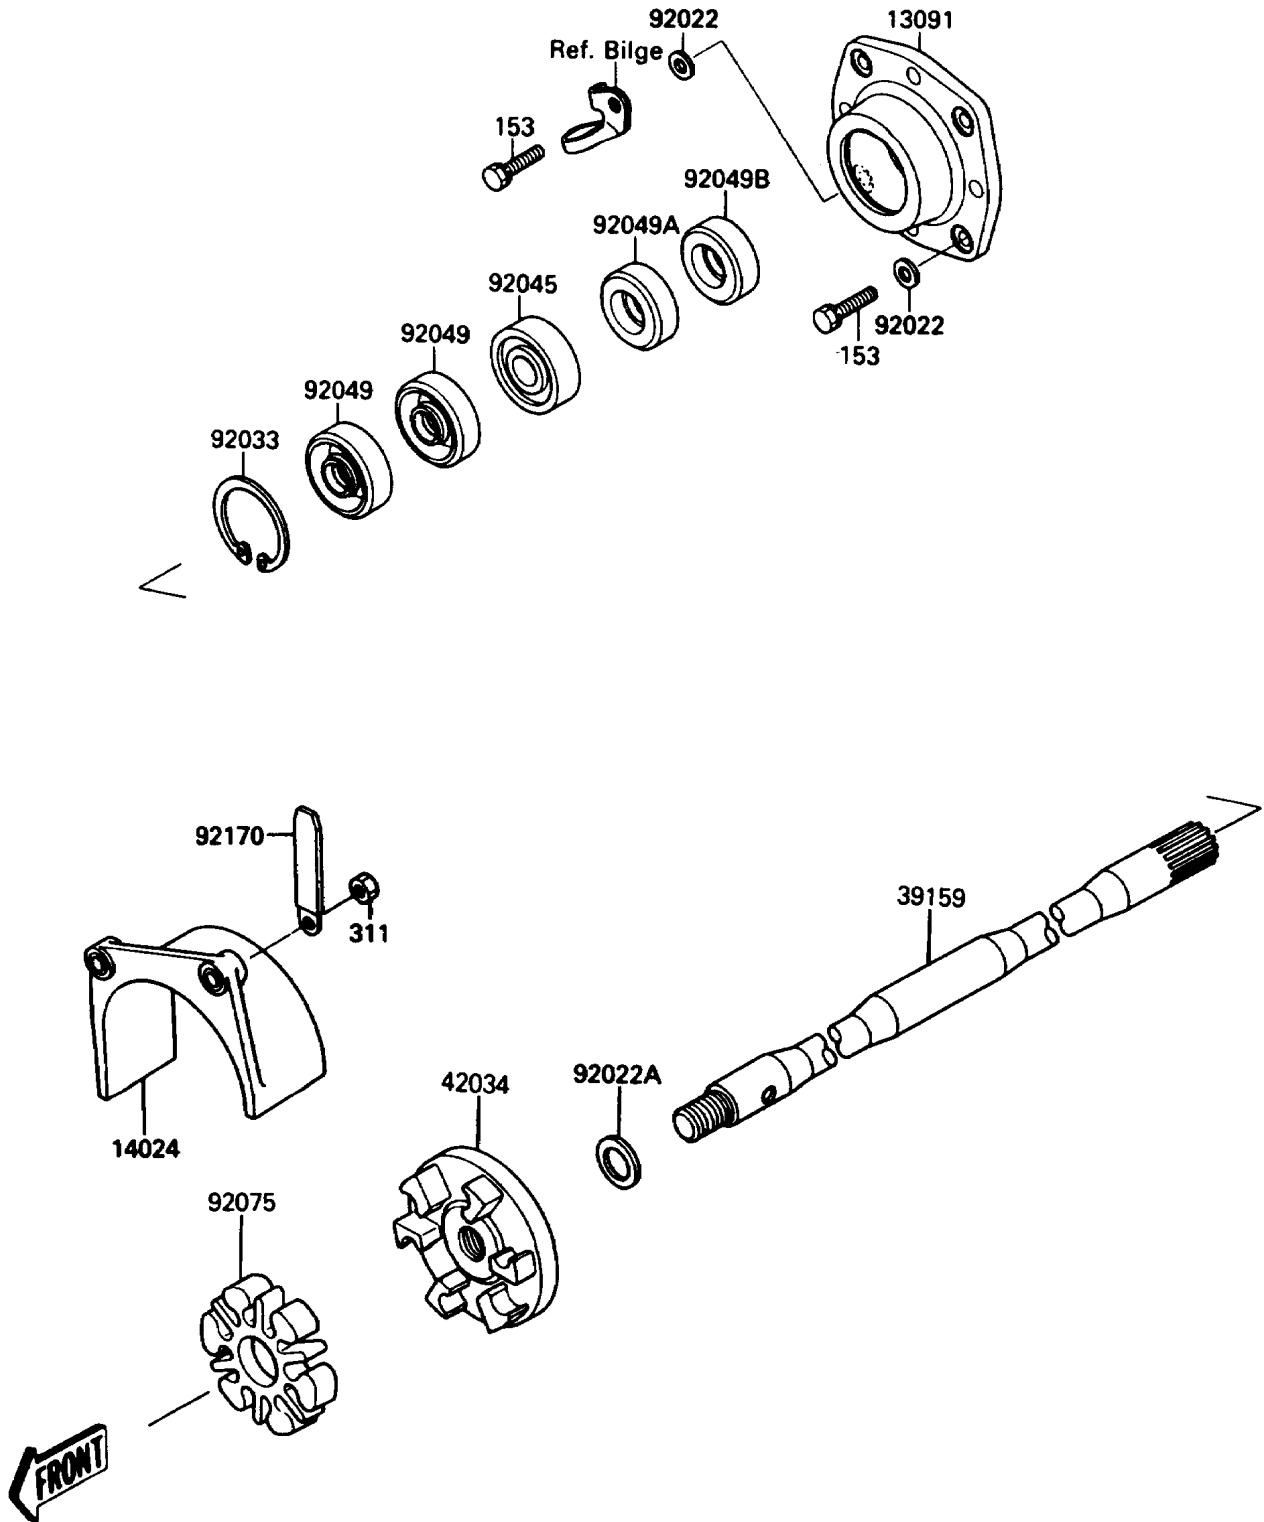

1989 650 SX PARTS DIAGRAM

Drive Shaft

(E3134)

1989 650 SX PARTS LIST

Drive Shaft

ITEM NAME	PART NUMBER	QUANTITY
HOLDER (Ref # 13091)	13091-3730	1
COVER,COUPLING (Ref # 14024)	14024-3728	1
BOLT-WS-SMALL (Ref # 153)	153R0825	1
NUT-HEX,6MM (Ref # 311)	311R0600	1
SHAFT-DRIVE (Ref # 39159)	39159-3703	1
COUPLING (Ref # 42034)	42034-3705	1
WASHER,8.2X18X1.5 (Ref # 92022)	92022-1964	1
WASHER,18X26X2.0 (Ref # 92022A)	92022-3728	1
RING-SNAP,42MM (Ref # 92033)	92033-3713	1
BEARING-BALL,60042RD (Ref # 92045)	92045-3705	1
SEAL-OIL,S620426 (Ref # 92049)	92049-3707	1
SEAL-OIL,SCY20368 (Ref # 92049A)	92050-502	1
SEAL-OIL,SC20367 (Ref # 92049B)	92050-503	1
DAMPER,COUPLING (Ref # 92075)	92075-520	1
CLAMP (Ref # 92170)	92170-3705	1