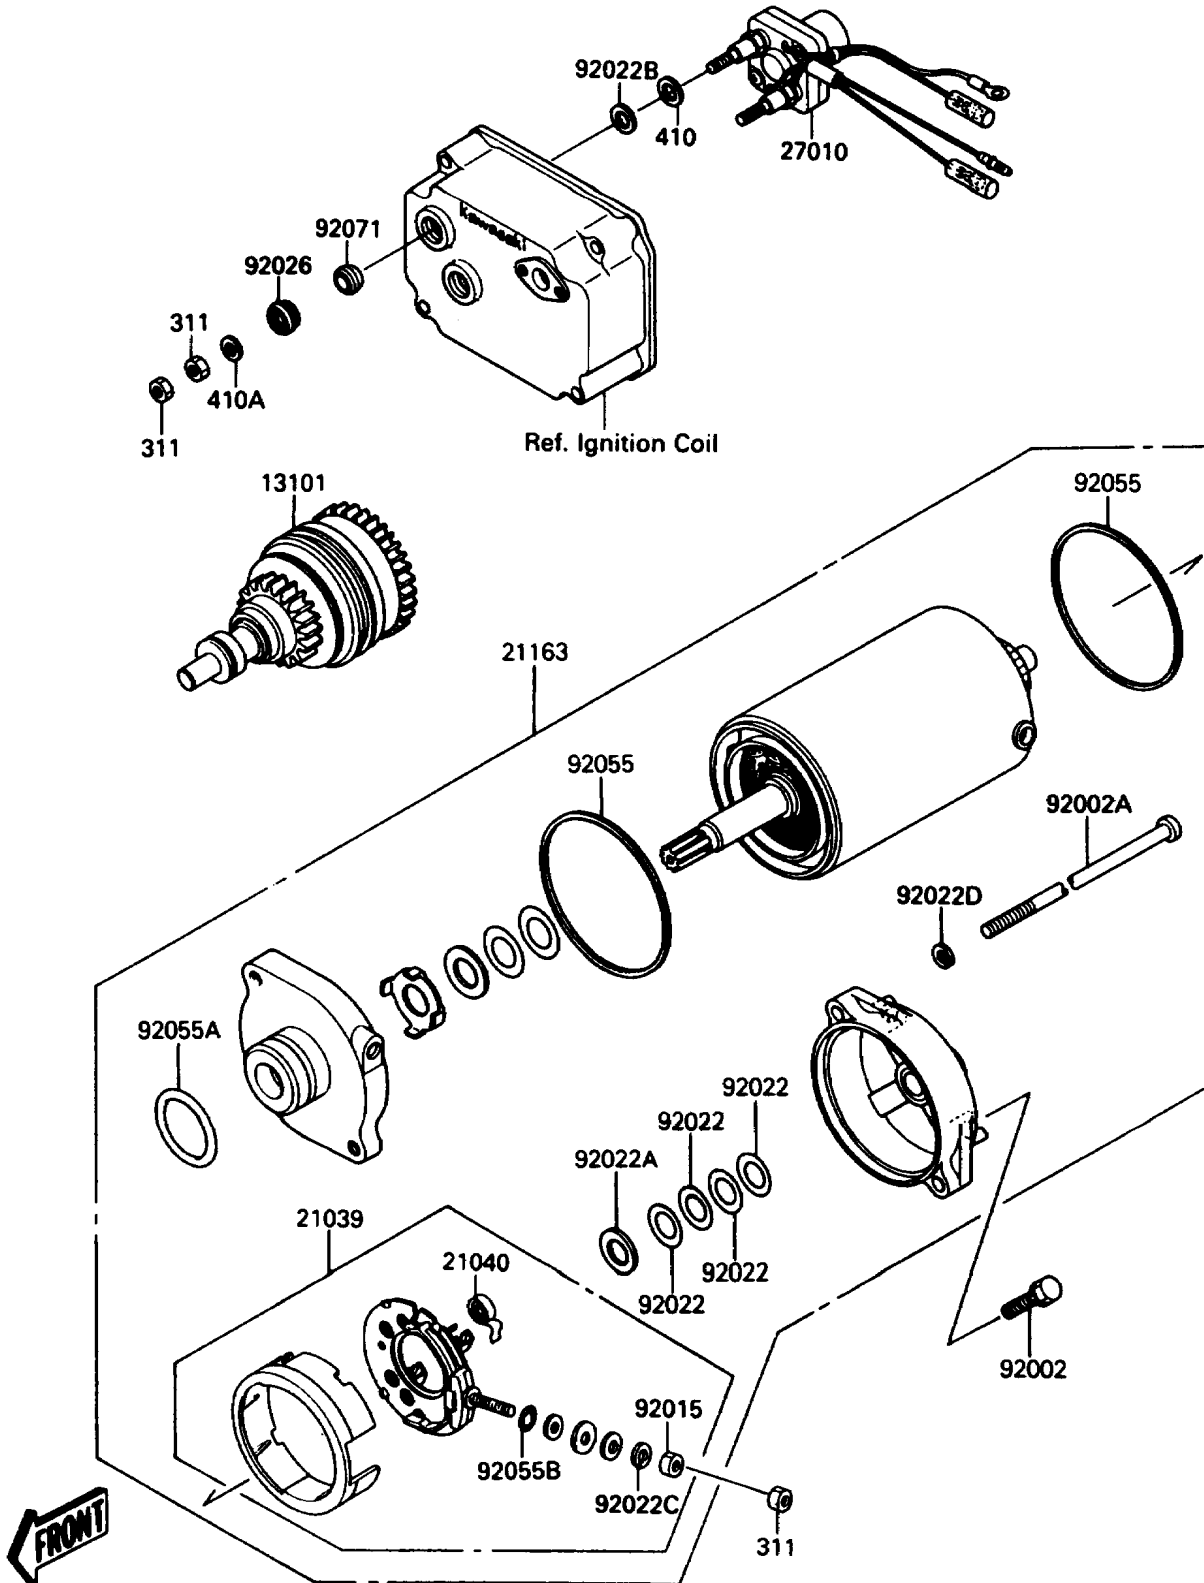

1989 650 SX PARTS DIAGRAM

Starter Motor

(E1840)

1989 650 SX PARTS LIST

Starter Motor

ITEM NAME	PART NUMBER	QUANTITY
GEAR-ASSY (Ref # 13101)	13101-3701	1
BRUSH,CARBON (Ref # 21039)	21039-3702	1
SPRING-BRUSH (Ref # 21040)	21040-1003	1
STARTER-ELECTRIC (Ref # 21163)	21163-3702	1
SWITCH,STARTER RELAY (Ref # 27010)	27010-3705	1
NUT-HEX,6MM (Ref # 311)	311R0600	1
WASHER-PLAIN-SMALL,10MM (Ref # 410)	410B1000	1
WASHER-PLAIN-SMALL,6MM (Ref # 410A)	410S0600	1
BOLT,6X25 (Ref # 92002)	92002-3714	1
BOLT (Ref # 92002A)	92002-3744	1
NUT,6MM (Ref # 92015)	92015-3710	1
WASHER,9.1X18X0.2 (Ref # 92022)	21025-011	1
WASHER,9.1X18X0.8 (Ref # 92022A)	92022-1132	1
WASHER (Ref # 92022B)	92022-3035	1
WASHER,6MM (Ref # 92022C)	92022-3711	1
WASHER,SPRING,5MM (Ref # 92022D)	92022-3712	1
SPACER (Ref # 92026)	92026-3703	1
RING-O,64MM (Ref # 92055)	92055-1086	1
RING-O (Ref # 92055A)	92055-1276	1
RING-O,4.5X2.0 (Ref # 92055B)	92055-1370	1
GROMMET (Ref # 92071)	92071-3004	1