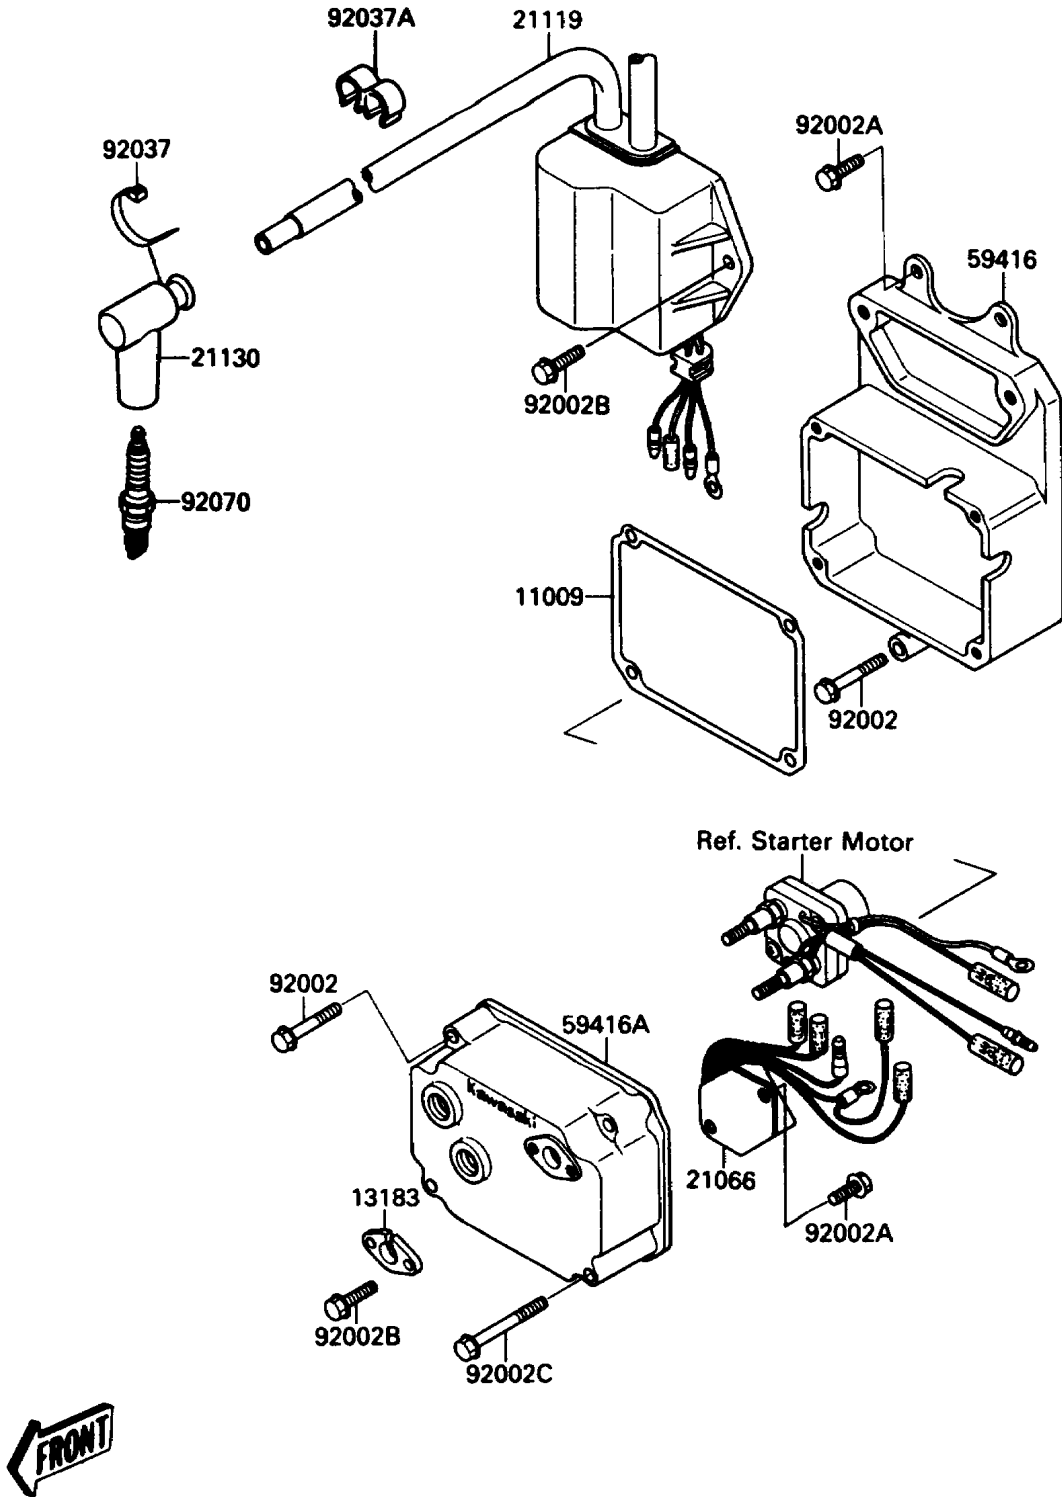

# 1990 650 SX PARTS DIAGRAM

Ignition System

(E1830 )

# 1990 650 SX PARTS LIST

## Ignition System

ITEM NAME	PART NUMBER	QUANTITY
GASKET,ELECTRIC CASE (Ref # 11009)	11009-3733	1
PLATE (Ref # 13183)	13183-3712	1
REGULATOR-VOLTAGE (Ref # 21066)	21066-3703	1
IGNITER (Ref # 21119)	21119-3711	1
CAP-SPARK PLUG (Ref # 21130)	21130-1062	2
CASE-ELECTRIC,RR (Ref # 59416)	59416-3707	1
CASE-ELECTRIC,FR (Ref # 59416A)	59416-3708	1
BOLT,6X40 (Ref # 92002)	92002-3716	3
BOLT,6X16 (Ref # 92002A)	92002-3728	4
BOLT,6X20 (Ref # 92002B)	92002-3755	4
BOLT,6X55 (Ref # 92002C)	92002-3772	2
CLAMP (Ref # 92037)	92037-1173	2
CLAMP,HOSE (Ref # 92037A)	92037-1603	1
PLUG-SPARK,BR7ES(NGK) (Ref # 92070)	92070-3701	2