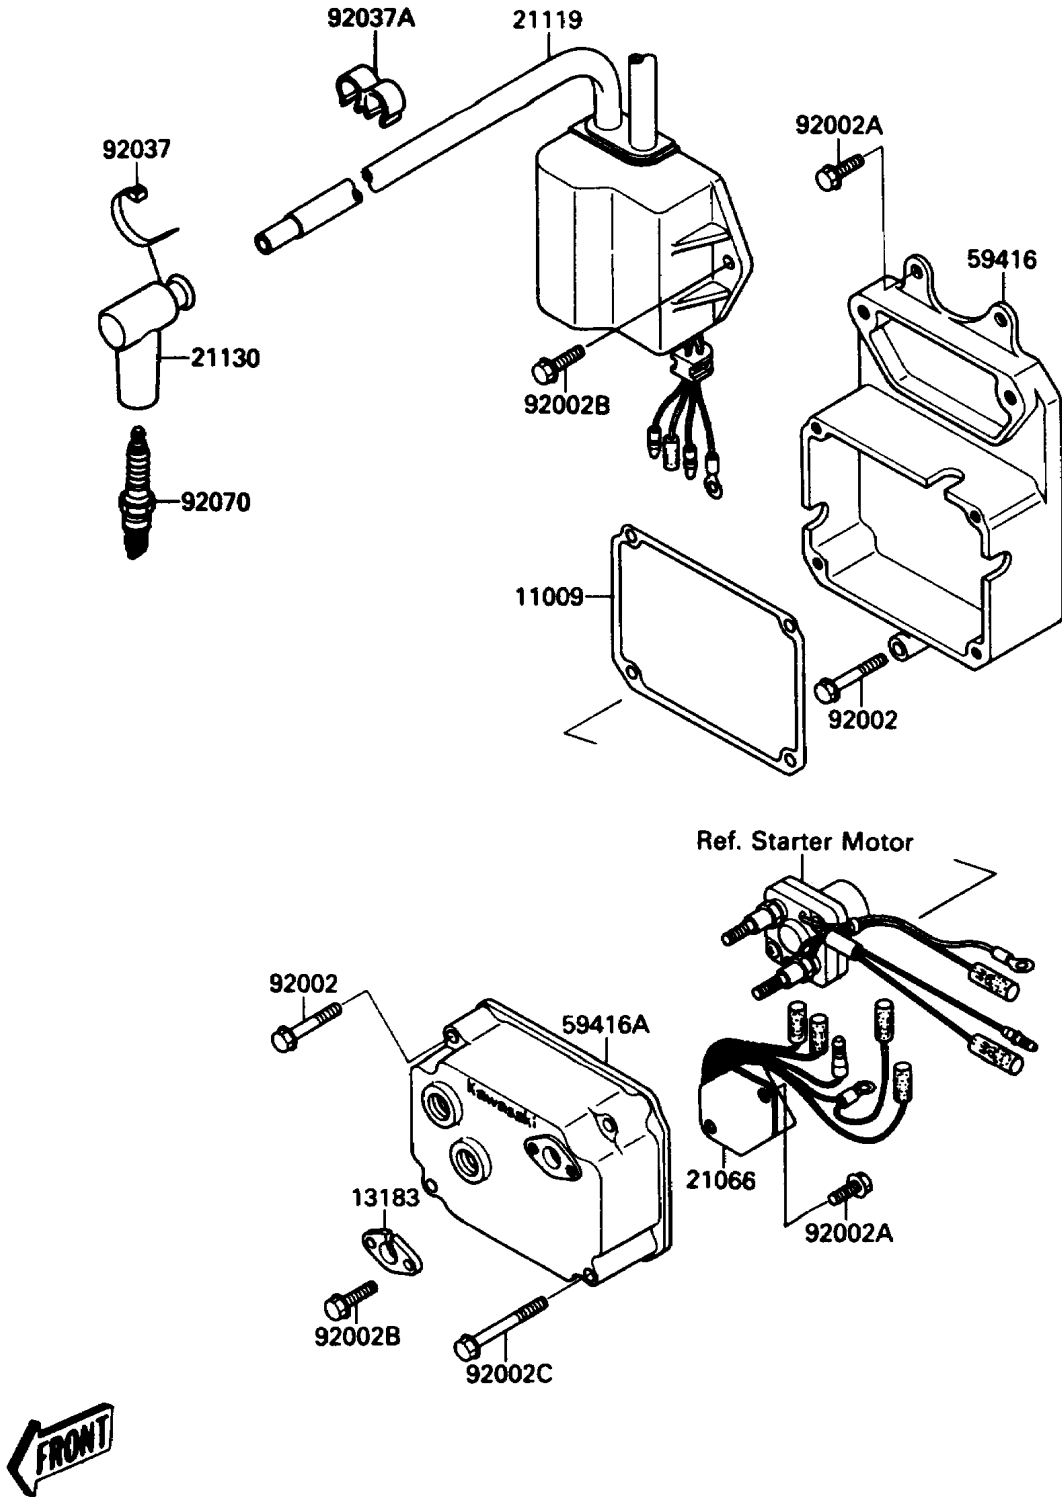

# 1989 650 SX PARTS DIAGRAM

Ignition System

(E1830 )

# 1989 650 SX PARTS LIST

## Ignition System

ITEM NAME	PART NUMBER	QUANTITY
GASKET,ELECTRIC CASE (Ref # 11009)	11009-3733	1
PLATE (Ref # 13183)	13183-3712	1
REGULATOR-VOLTAGE (Ref # 21066)	21066-3703	1
IGNITER (Ref # 21119)	21119-3711	1
CAP-SPARK PLUG (Ref # 21130)	21130-1062	2
CASE-ELECTRIC,RR (Ref # 59416)	59416-3707	1
CASE-ELECTRIC,FR (Ref # 59416A)	59416-3708	1
BOLT,6X40 (Ref # 92002)	92002-3716	3
BOLT,6X16 (Ref # 92002A)	92002-3728	4
BOLT,6X20 (Ref # 92002B)	92002-3755	4
BOLT,6X55 (Ref # 92002C)	92002-3772	2
CLAMP (Ref # 92037)	92037-1173	2
CLAMP,HOSE (Ref # 92037A)	92037-1603	1
PLUG-SPARK,BR7ES(NGK) (Ref # 92070)	92070-3701	2