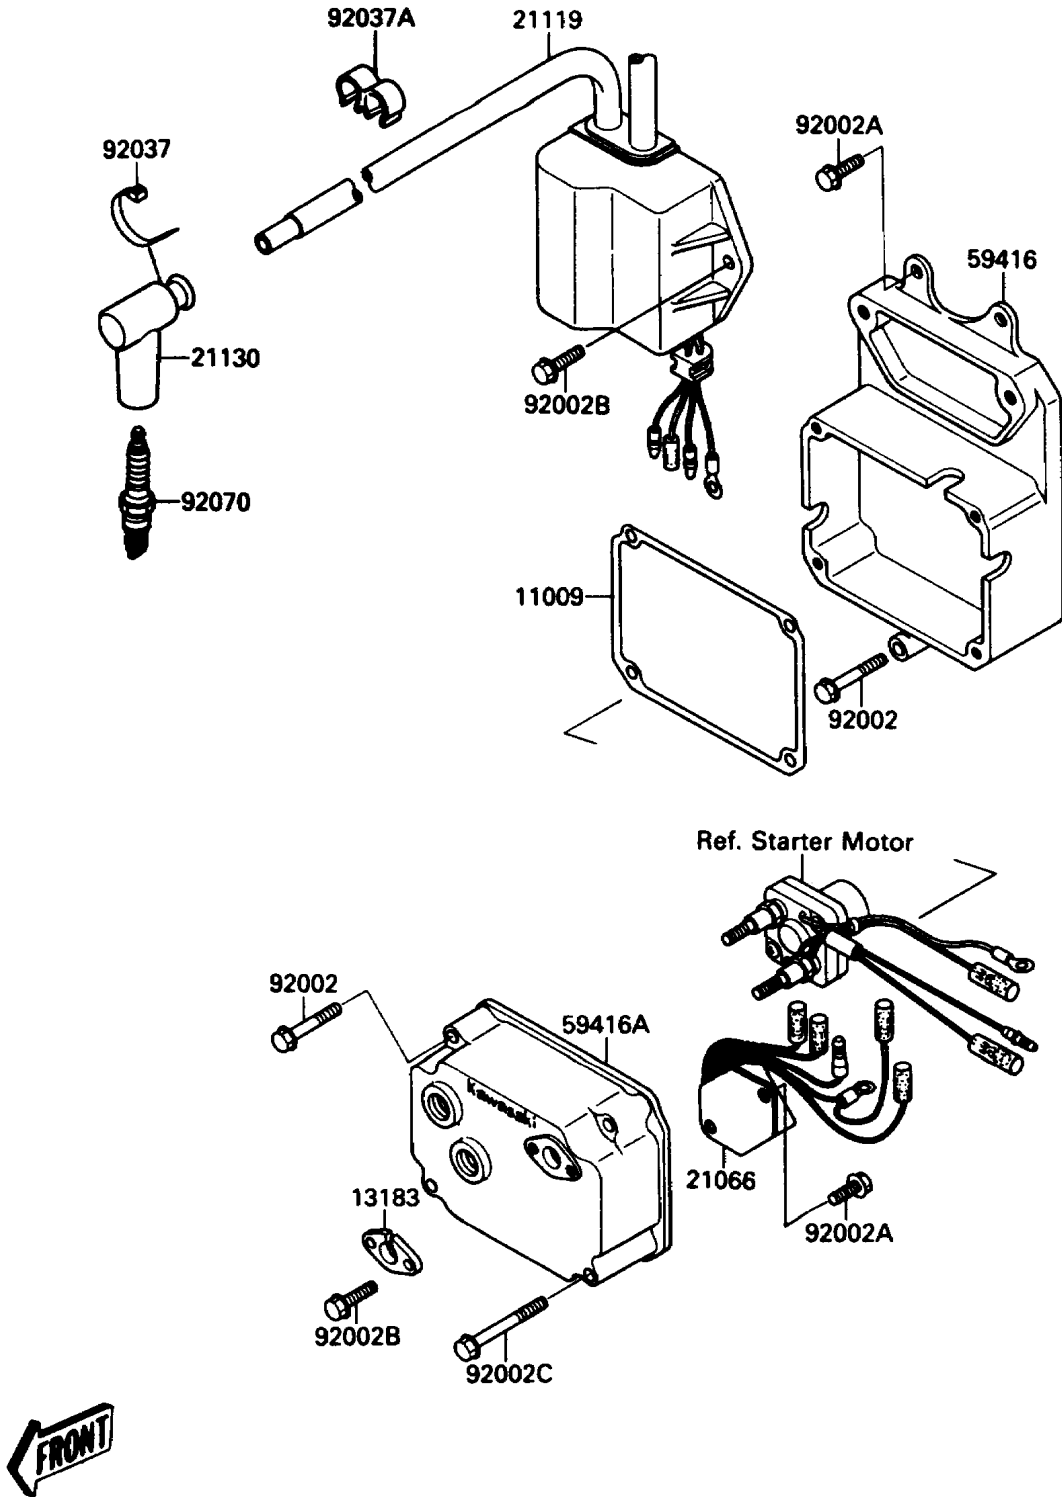

1989 650 SX PARTS DIAGRAM

Ignition System

(E1830)

1989 650 SX PARTS LIST

Ignition System

ITEM NAME	PART NUMBER	QUANTITY
GASKET,ELECTRIC CASE (Ref # 11009)	11009-3733	1
PLATE (Ref # 13183)	13183-3712	1
REGULATOR-VOLTAGE (Ref # 21066)	21066-3703	1
IGNITER (Ref # 21119)	21119-3711	1
CAP-SPARK PLUG (Ref # 21130)	21130-1062	2
CASE-ELECTRIC,RR (Ref # 59416)	59416-3707	1
CASE-ELECTRIC,FR (Ref # 59416A)	59416-3708	1
BOLT,6X40 (Ref # 92002)	92002-3716	3
BOLT,6X16 (Ref # 92002A)	92002-3728	4
BOLT,6X20 (Ref # 92002B)	92002-3755	4
BOLT,6X55 (Ref # 92002C)	92002-3772	2
CLAMP (Ref # 92037)	92037-1173	2
CLAMP,HOSE (Ref # 92037A)	92037-1603	1
PLUG-SPARK,BR7ES(NGK) (Ref # 92070)	92070-3701	2