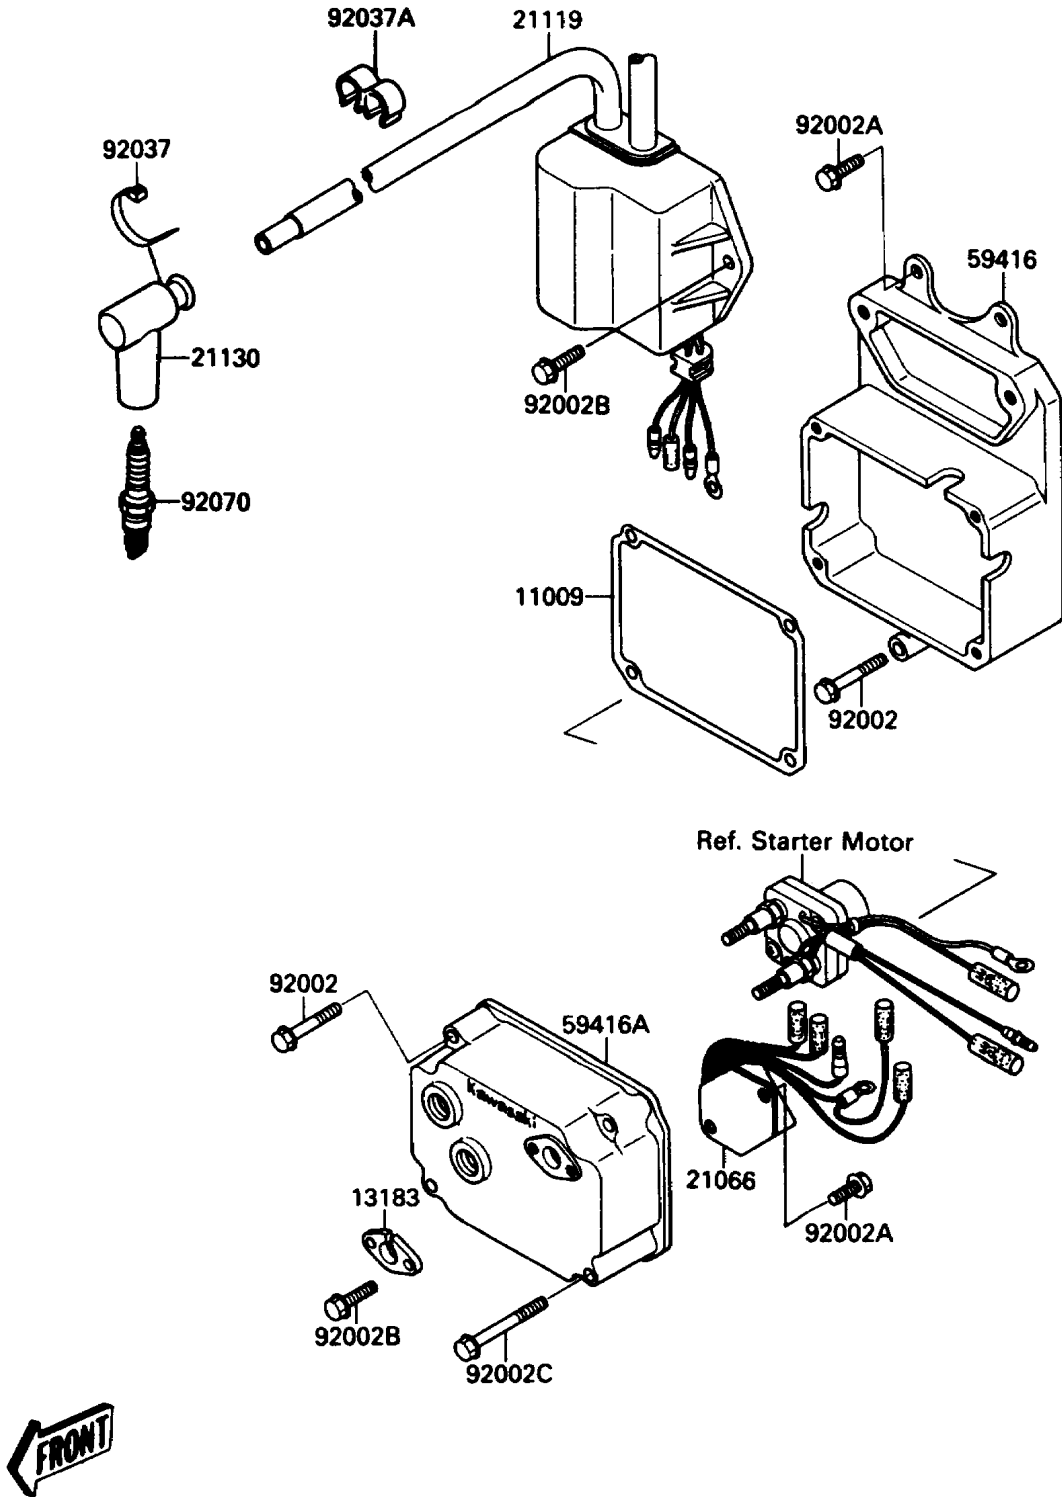

1989 650 SX PARTS DIAGRAM

Ignition System

(E1830)

1989 650 SX PARTS LIST

Ignition System

ITEM NAME	PART NUMBER	QUANTITY
GASKET,ELECTRIC CASE (Ref # 11009)	11009-3733	1
PLATE (Ref # 13183)	13183-3712	1
REGULATOR-VOLTAGE (Ref # 21066)	21066-3703	1
IGNITER (Ref # 21119)	21119-3711	1
CAP-SPARK PLUG (Ref # 21130)	21130-1062	1
CASE-ELECTRIC,RR (Ref # 59416)	59416-3707	1
CASE-ELECTRIC,FR (Ref # 59416A)	59416-3708	1
BOLT,6X40 (Ref # 92002)	92002-3716	1
BOLT,6X16 (Ref # 92002A)	92002-3728	1
BOLT,6X20 (Ref # 92002B)	92002-3755	1
BOLT,6X55 (Ref # 92002C)	92002-3772	1
CLAMP (Ref # 92037)	92037-1173	1
CLAMP,HOSE (Ref # 92037A)	92037-1603	1
PLUG-SPARK,BR7ES(NGK) (Ref # 92070)	92070-3701	1