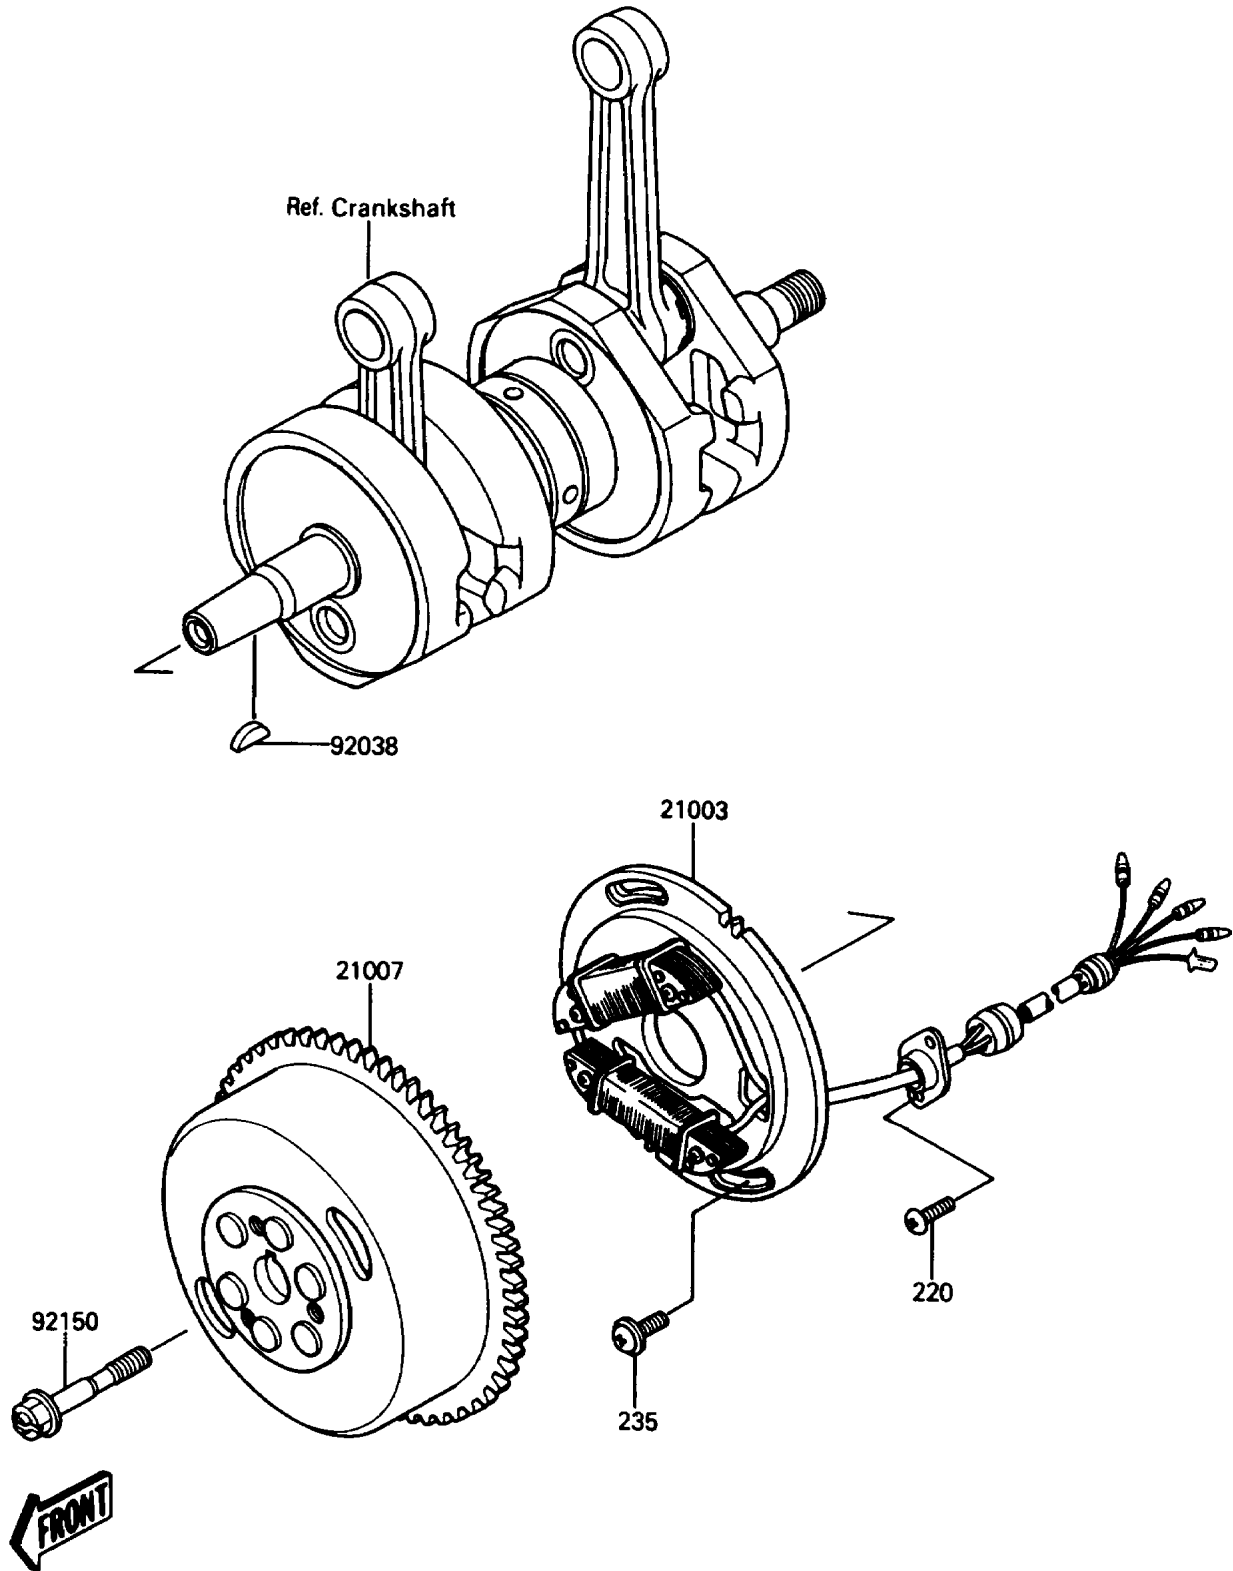

# 1990 650 SX PARTS DIAGRAM

Generator

(E1810)

# 1990 650 SX PARTS LIST

## Generator

ITEM NAME	PART NUMBER	QUANTITY
STATOR (Ref # 21003)	21003-3708	1
ROTOR,MAGNETO (Ref # 21007)	21007-3702	1
SCREW-PAN-CROS (Ref # 220)	220B0512	2
SCREW-PAN-WP-CROS (Ref # 235)	235B0616	2
KEY,WOODRUFF (Ref # 92038)	92038-001	1
BOLT,10X38 (Ref # 92150)	92150-3736	1