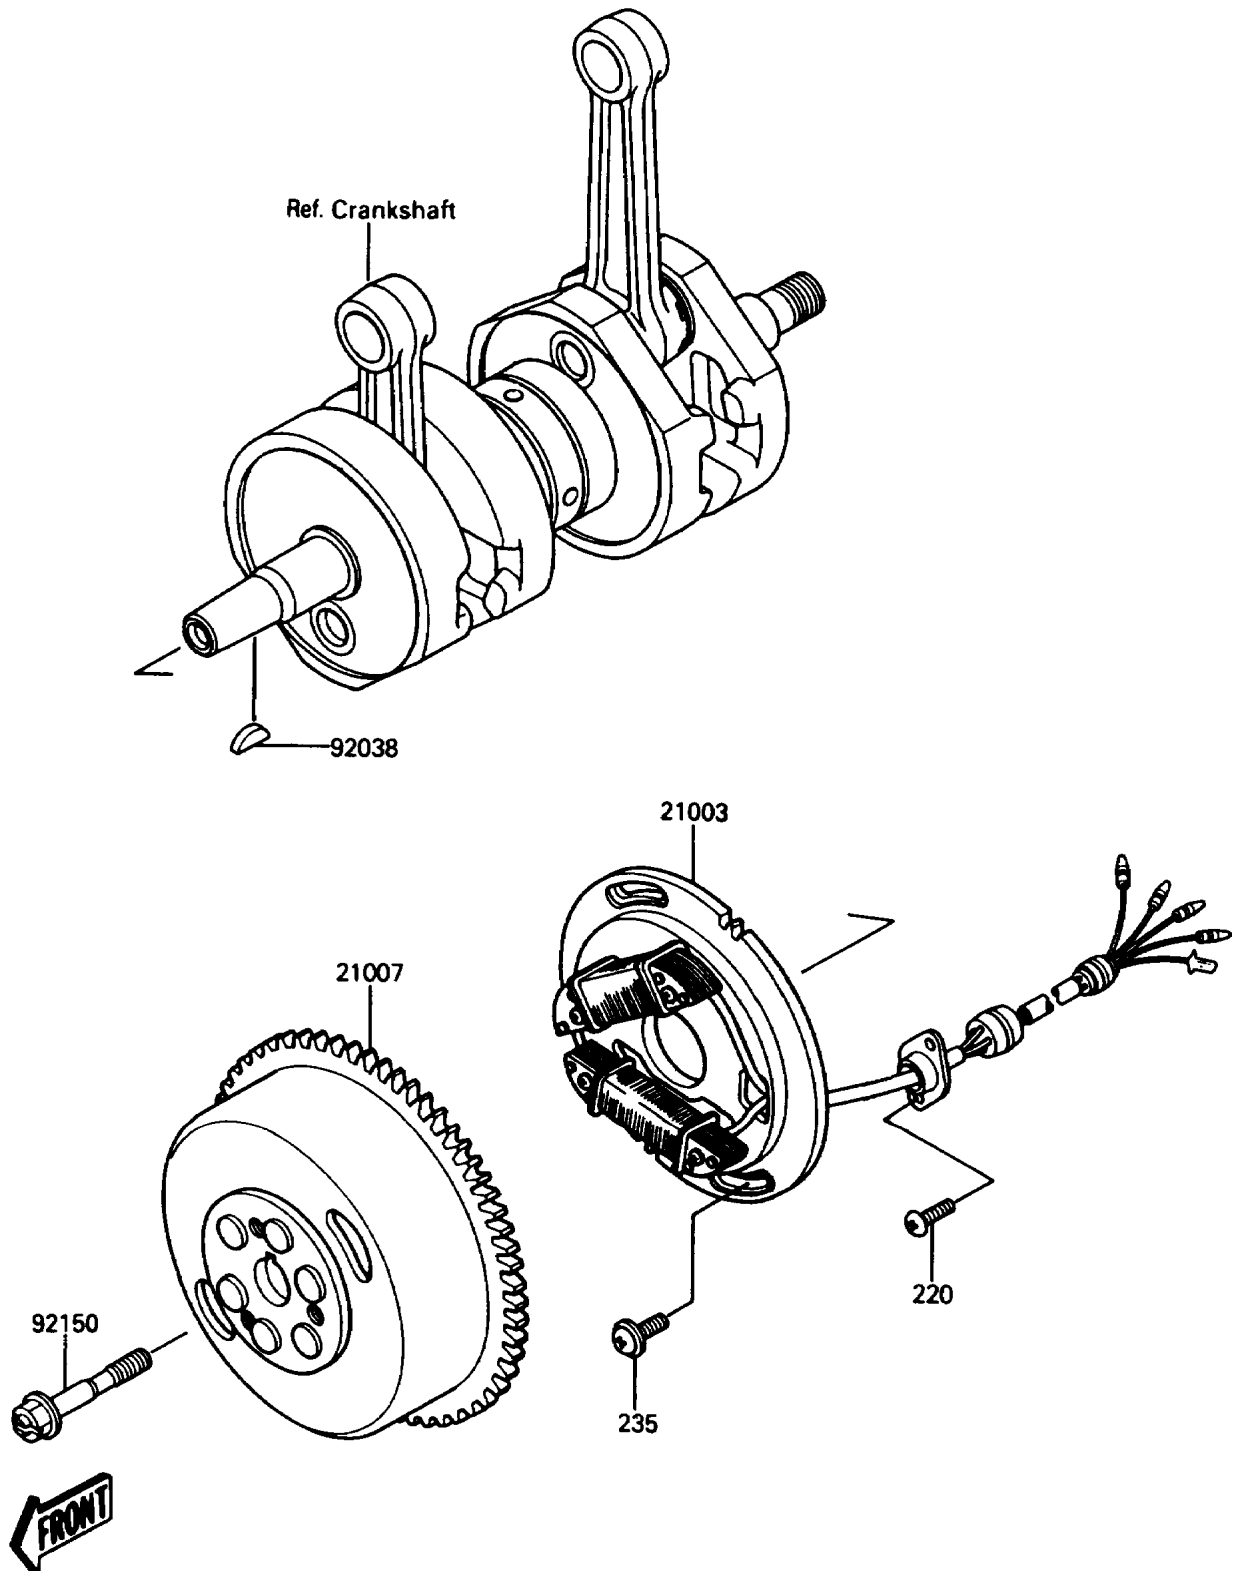

1989 650 SX PARTS DIAGRAM

Generator

(E1810)

1989 650 SX PARTS LIST

Generator

ITEM NAME	PART NUMBER	QUANTITY
STATOR (Ref # 21003)	21003-3708	1
ROTOR,MAGNETO (Ref # 21007)	21007-3702	1
SCREW-PAN-CROS (Ref # 220)	220B0512	1
SCREW-PAN-WP-CROS (Ref # 235)	235B0616	1
KEY,WOODRUFF (Ref # 92038)	92038-001	1
BOLT,10X38 (Ref # 92150)	92150-3736	1