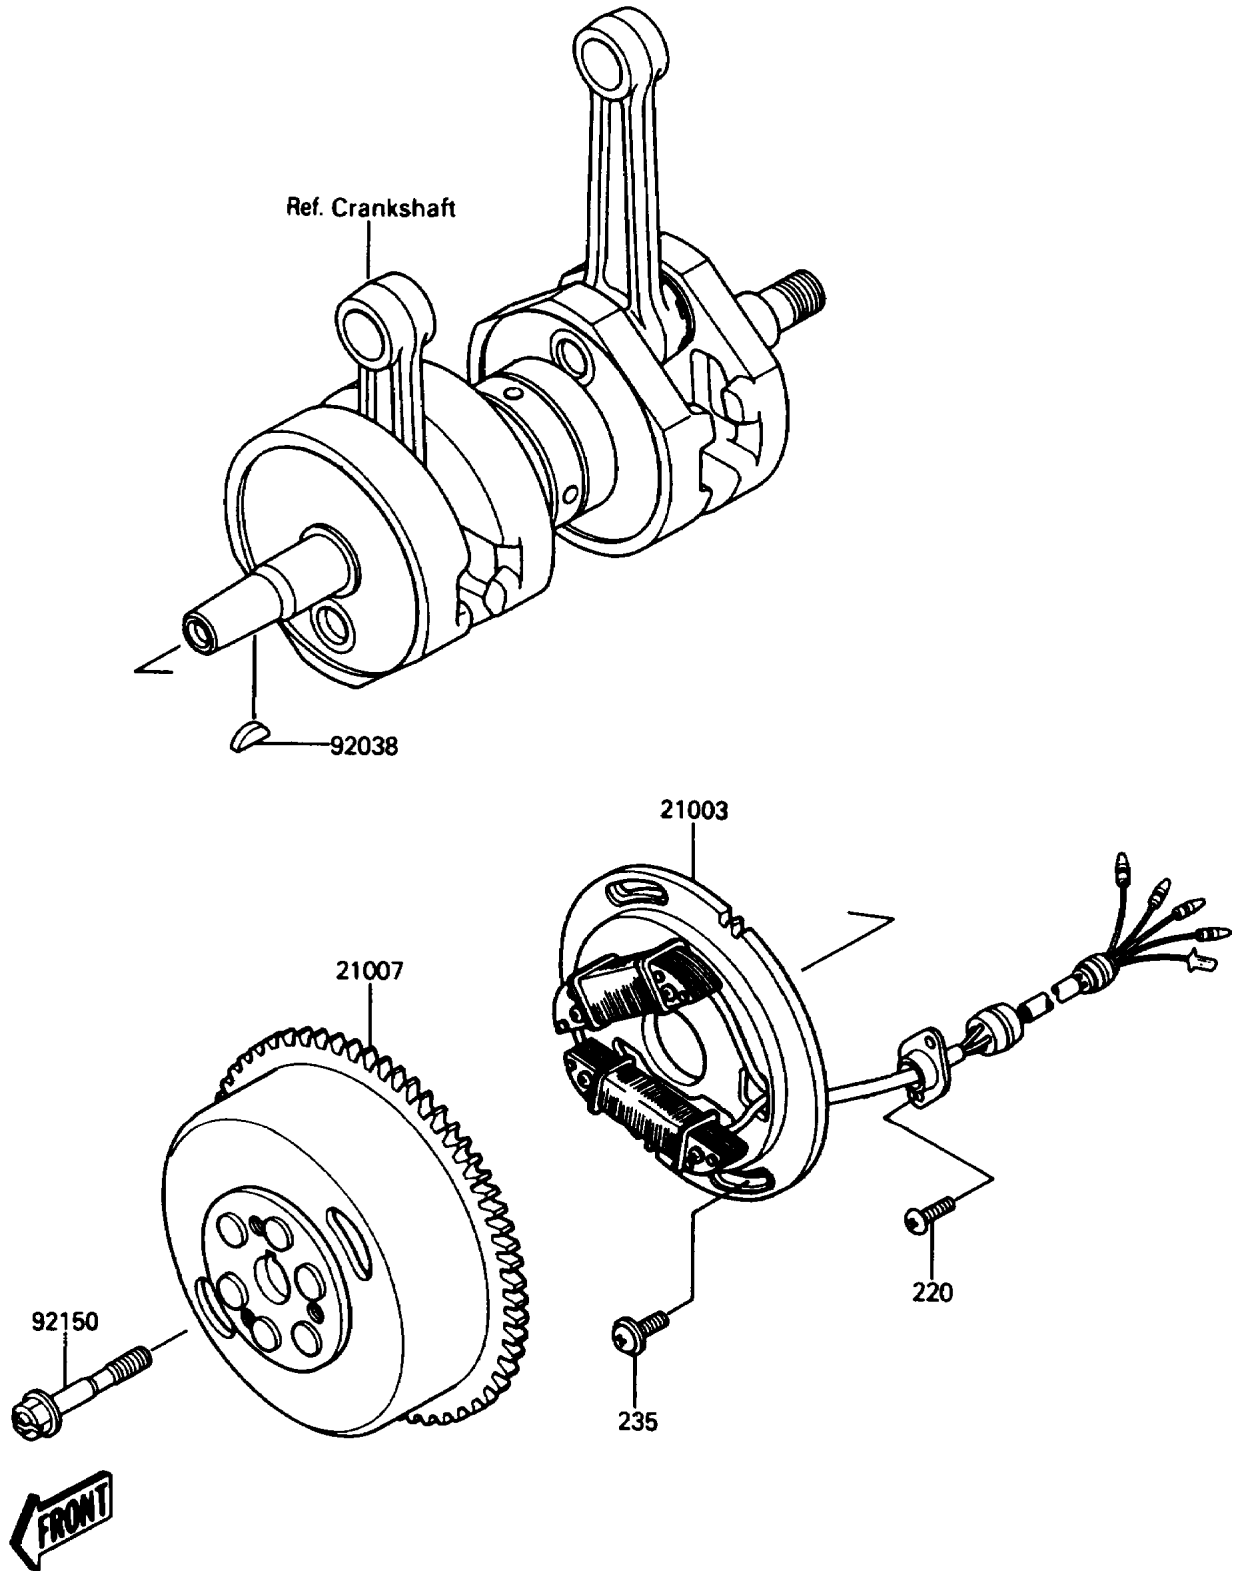

1989 650 SX PARTS DIAGRAM

Generator

(E1810)

1989 650 SX PARTS LIST

Generator

ITEM NAME	PART NUMBER	QUANTITY
STATOR (Ref # 21003)	21003-3708	1
ROTOR,MAGNETO (Ref # 21007)	21007-3702	1
SCREW-PAN-CROS (Ref # 220)	220B0512	2
SCREW-PAN-WP-CROS (Ref # 235)	235B0616	2
KEY,WOODRUFF (Ref # 92038)	92038-001	1
BOLT,10X38 (Ref # 92150)	92150-3736	1