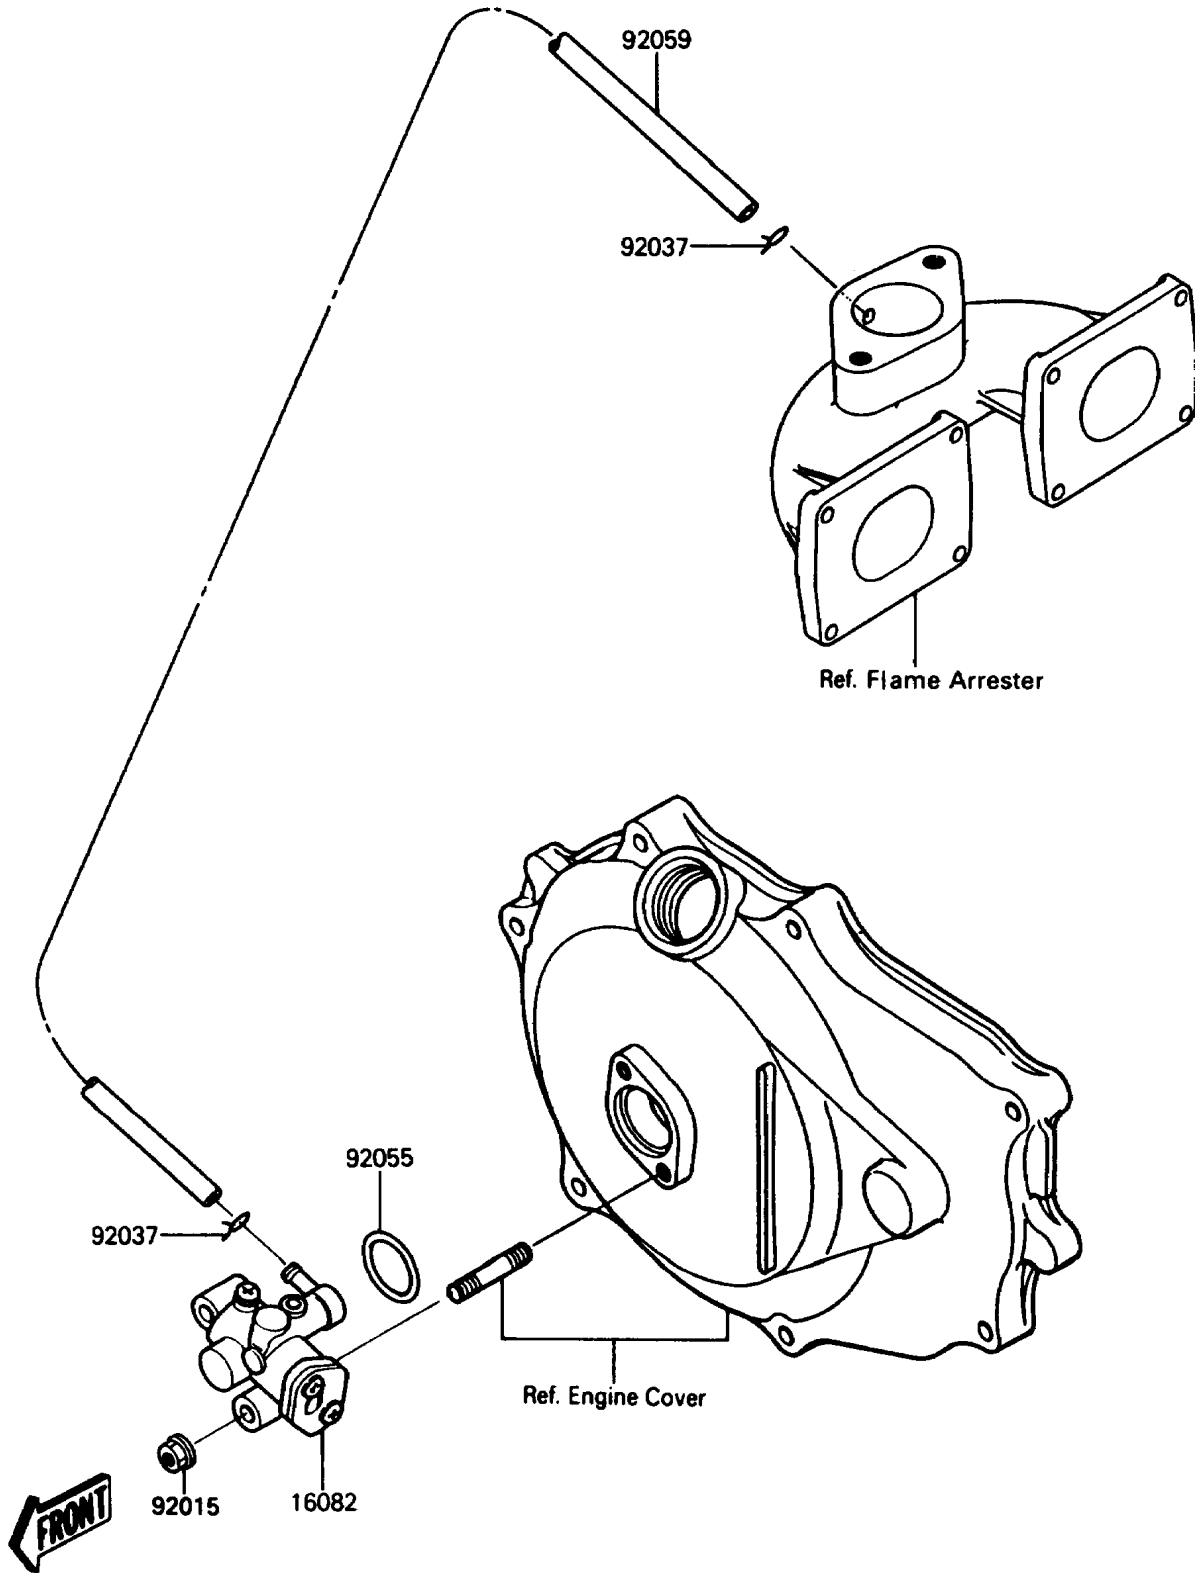

1989 650 SX PARTS DIAGRAM

Oil Pump

(E1710)

1989 650 SX PARTS LIST

Oil Pump

ITEM NAME	PART NUMBER	QUANTITY
PUMP-ASSY-OIL (Ref # 16082)	16082-3710	1
NUT,6MM (Ref # 92015)	92015-3767	1
CLAMP (Ref # 92037)	92037-3722	1
RING-O,19.5X1.5 (Ref # 92055)	92055-055	1
TUBE,3X6X380 (Ref # 92059)	92059-3755	1