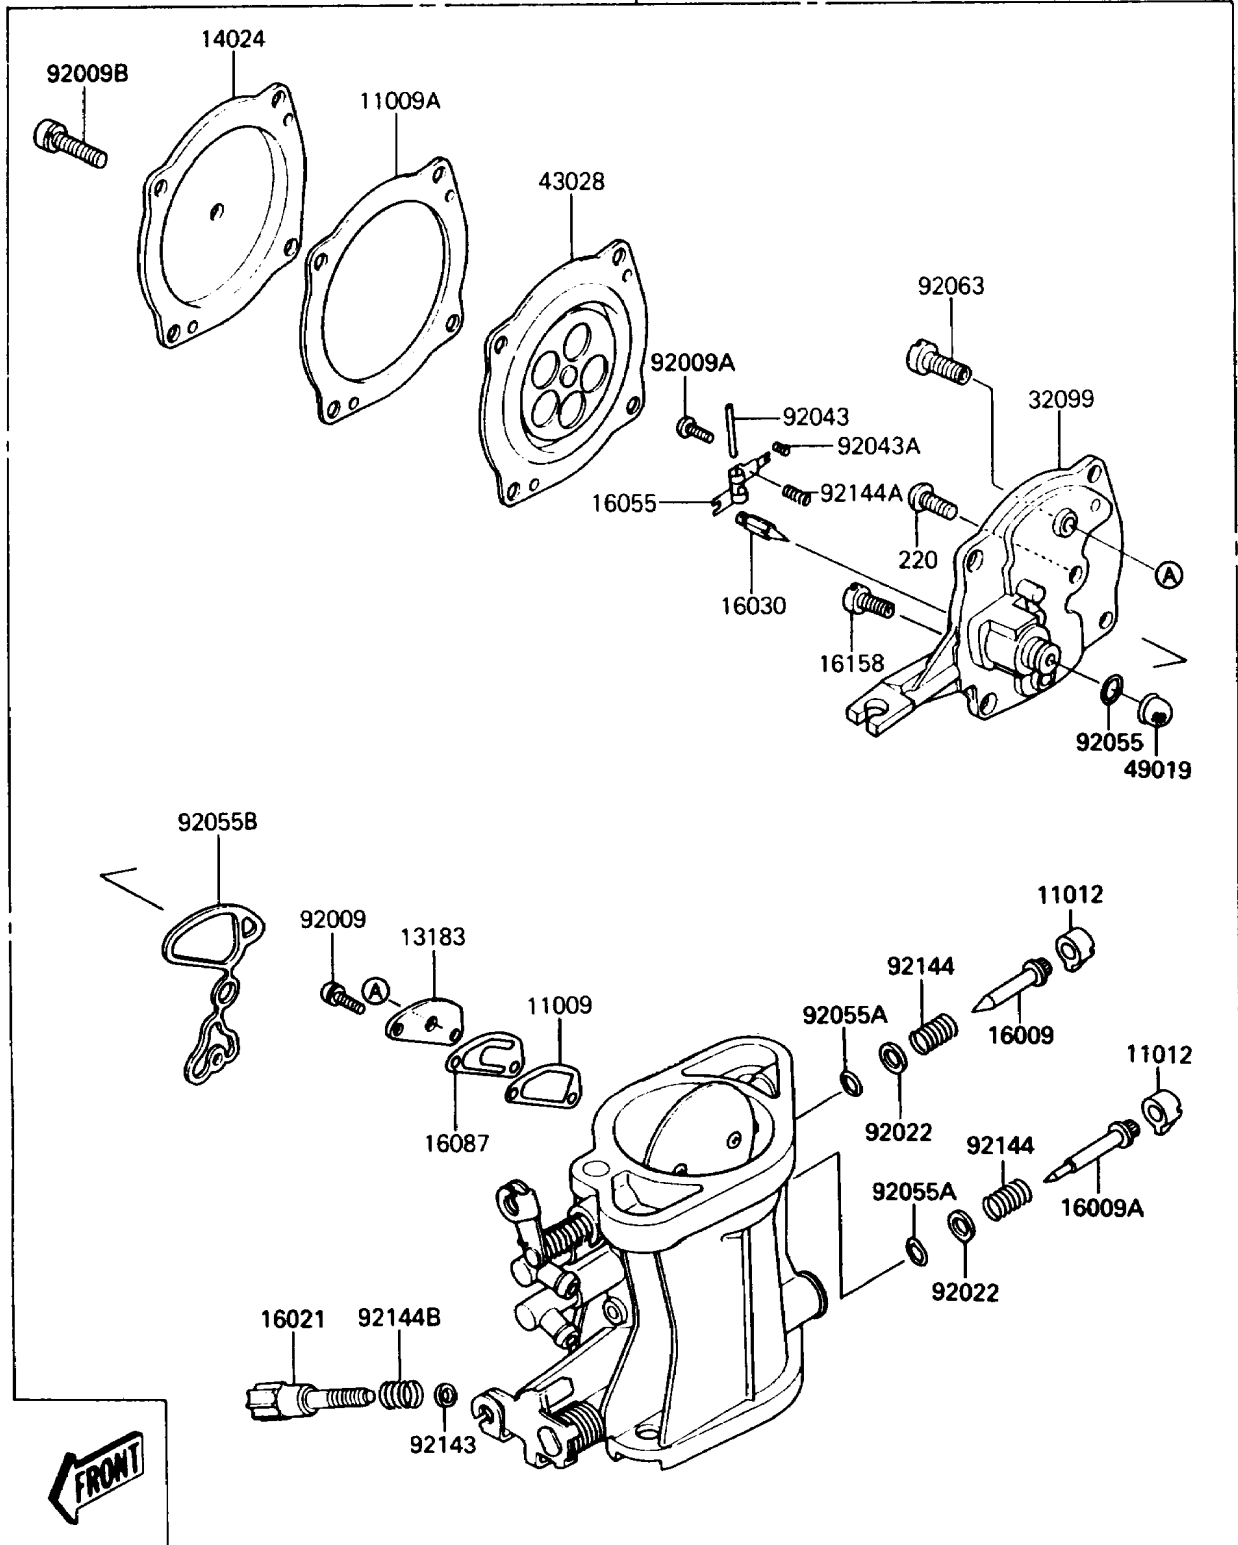

1989 650 SX PARTS DIAGRAM

Carburetor

15001/A

(E1611)

1989 650 SX PARTS LIST

Carburetor

ITEM NAME	PART NUMBER	QUANTITY
GASKET,CHOKE VALVE (Ref # 11009)	11009-3729	1
GASKET,DIAPHRAGM (Ref # 11009A)	11009-3730	1
CAP,JET NEEDLE (Ref # 11012)	11012-3727	1
PLATE (Ref # 13183)	13183-3707	1
COVER,CARBURETOR (Ref # 14024)	14024-3720	1
CARBURETOR-ASSY (Ref # 15001)	15001-3725	1
NEEDLE-JET,HIGH SPEED (Ref # 16009)	16009-3705	1
NEEDLE-JET,LOW SPEED (Ref # 16009A)	16009-3706	1
SCREW-THROTTLE STOP (Ref # 16021)	16021-3702	1
VALVE-FLOAT (Ref # 16030)	16030-3701	1
ARM-FLOAT (Ref # 16055)	16055-3701	1
VALVE-CHECK (Ref # 16087)	16087-3702	1
JET-SLOW,#48 (Ref # 16158)	16158-3701	1
SCREW-PAN-CROS (Ref # 220)	220D0408	1
CASE,CARBURETOR (Ref # 32099)	32099-3729	1
DIAPHRAGM,CARBURETOR (Ref # 43028)	43028-3704	1
FILTER-FUEL,STRAINER (Ref # 49019)	49019-3707	1
SCREW,3X6 (Ref # 92009)	92009-3710	1
SCREW,3X6 (Ref # 92009A)	92009-3712	1
SCREW,4X16 (Ref # 92009B)	92009-3739	1
WASHER,ADJUST SCREW (Ref # 92022)	92022-3745	1
PIN,FLOAT (Ref # 92043)	92043-1209	1
PIN,THROTTLE STOP SCREW (Ref # 92043A)	92043-3712	1
RING-O (Ref # 92055)	92055-1246	1
RING-O,ADJUST SCREW (Ref # 92055A)	92055-3713	1
RING-O (Ref # 92055B)	92055-3720	1
JET-MAIN,2ND,#125 (Ref # 92063)	92063-1069	1
COLLAR,THROTTLE STOP SCREW (Ref # 92143)	92143-3709	1
SPRING,ADJUST SCREW (Ref # 92144)	92144-3704	1

1989 650 SX PARTS LIST

Carburetor

ITEM NAME	PART NUMBER	QUANTITY
SPRING,FLOAT VALVE (Ref # 92144A)	92144-3705	1
SPRING,THROTTLE STOP SCREW (Ref # 92144B)	92144-3706	1