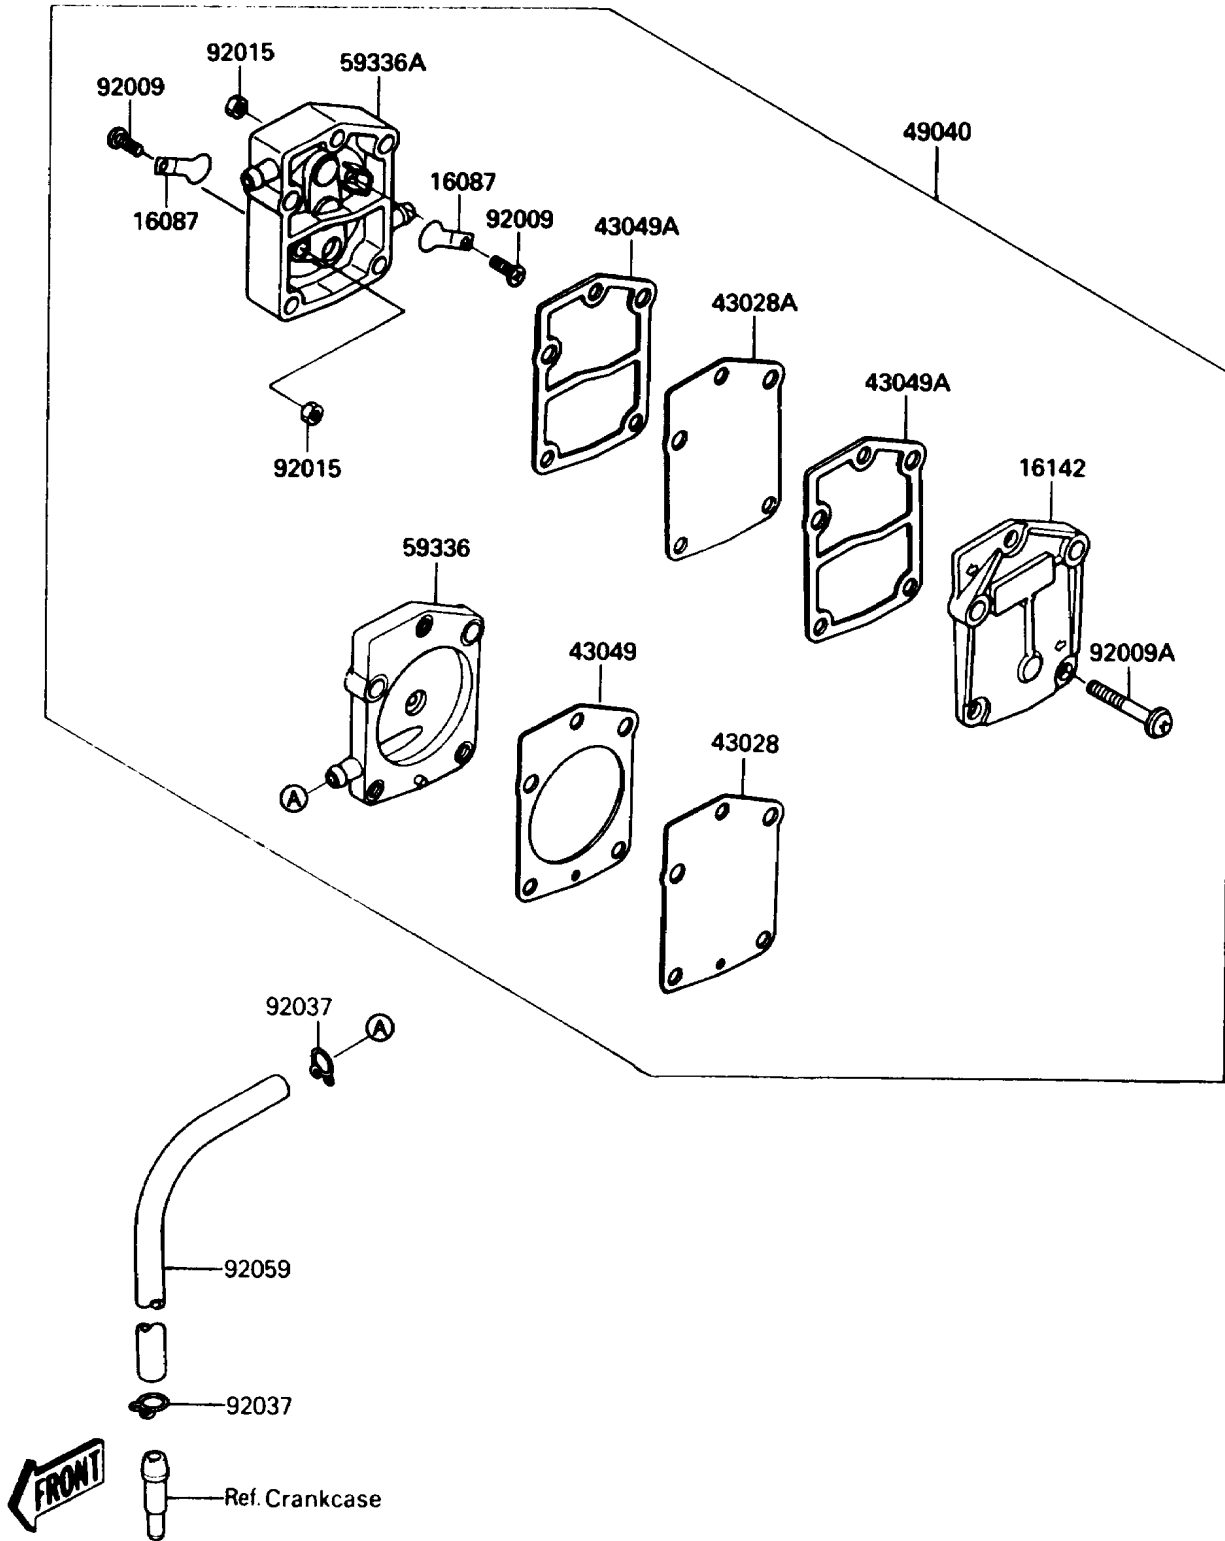

1990 650 SX PARTS DIAGRAM

Fuel Pump

(E1520)

1990 650 SX PARTS LIST

Fuel Pump

ITEM NAME	PART NUMBER	QUANTITY
VALVE-CHECK,FUEL PUMP (Ref # 16087)	16087-3701	2
COVER-PUMP,FUEL (Ref # 16142)	16142-3702	1
DIAPHRAGM,PULSE (Ref # 43028)	43028-3702	1
DIAPHRAGM,FUEL (Ref # 43028A)	43028-3703	1
PACKING,PULSE CASE (Ref # 43049)	43049-3705	1
PACKING,FUEL COVER (Ref # 43049A)	43049-3706	2
PUMP-FUEL (Ref # 49040)	49040-3706	1
CASE-PUMP,PULSE (Ref # 59336)	59336-3704	1
CASE-PUMP,BODY (Ref # 59336A)	59336-3707	1
SCREW,3X6 (Ref # 92009)	92009-3707	2
SCREW,5X28 (Ref # 92009A)	92009-3767	3
NUT,3MM (Ref # 92015)	92015-3731	2
CLAMP,11MM (Ref # 92037)	92037-3723	2
TUBE,PULSE,5.8X10.8X330 (Ref # 92059)	92059-3812	1