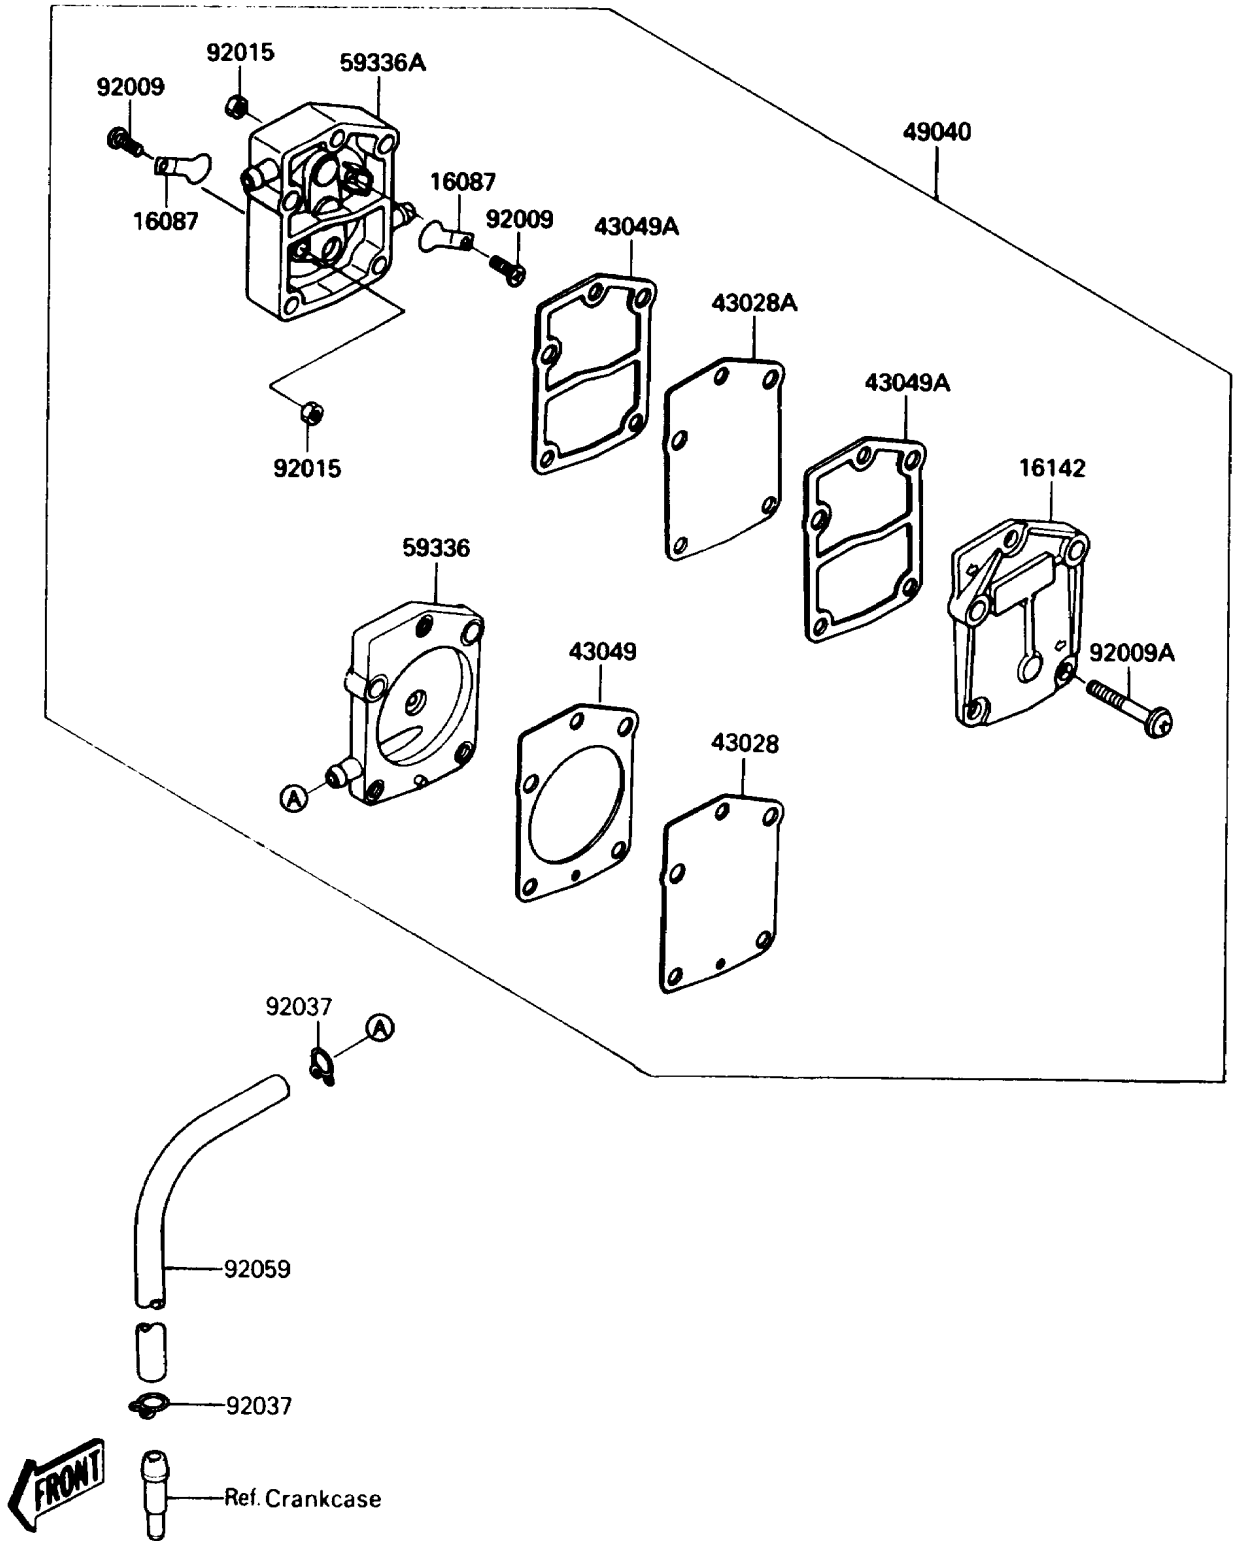

1990 650 SX PARTS DIAGRAM

Fuel Pump

(E1520)

1990 650 SX PARTS LIST

Fuel Pump

ITEM NAME	PART NUMBER	QUANTITY
VALVE-CHECK,FUEL PUMP (Ref # 16087)	16087-3701	2
COVER-PUMP,FUEL (Ref # 16142)	16142-3702	1
DIAPHRAGM,PULSE (Ref # 43028)	43028-3702	1
DIAPHRAGM,FUEL (Ref # 43028A)	43028-3703	1
PACKING,PULSE CASE (Ref # 43049)	43049-3705	1
PACKING,FUEL COVER (Ref # 43049A)	43049-3706	2
PUMP-FUEL (Ref # 49040)	49040-3706	1
CASE-PUMP,PULSE (Ref # 59336)	59336-3704	1
CASE-PUMP,BODY (Ref # 59336A)	59336-3707	1
SCREW,3X6 (Ref # 92009)	92009-3707	2
SCREW,5X28 (Ref # 92009A)	92009-3767	3
NUT,3MM (Ref # 92015)	92015-3731	2
CLAMP,11MM (Ref # 92037)	92037-3723	2
TUBE,PULSE,5.8X10.8X330 (Ref # 92059)	92059-3812	1