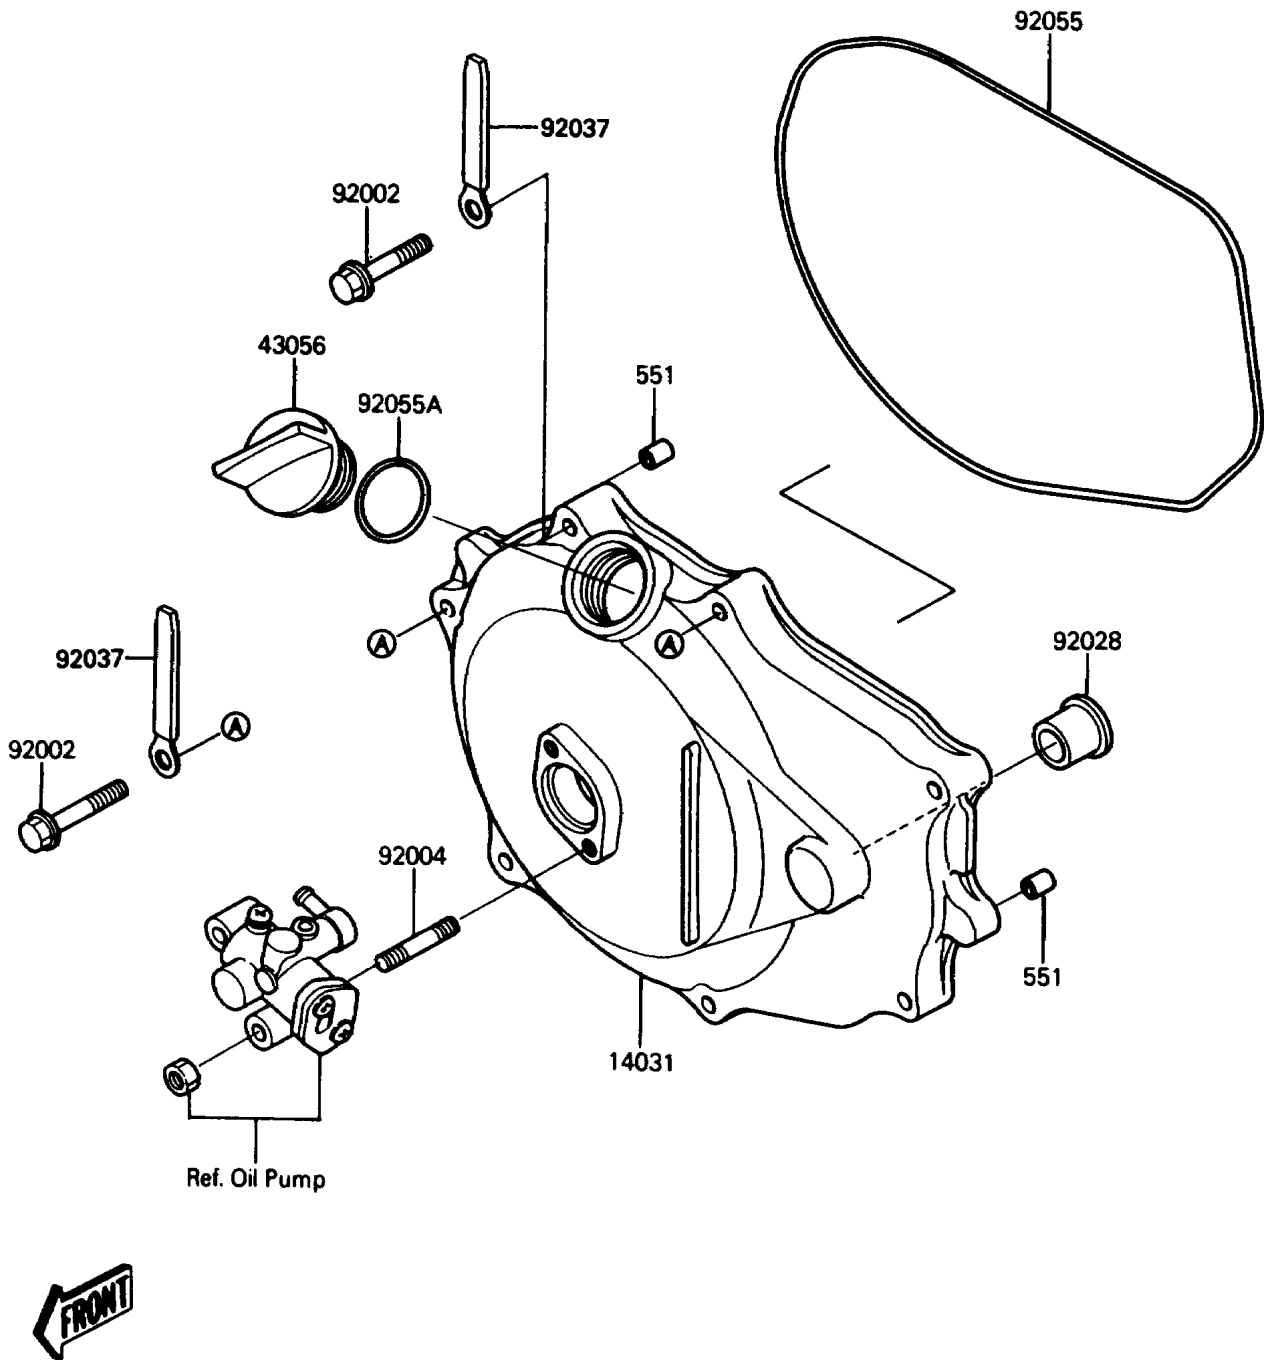

1990 650 SX PARTS DIAGRAM

Engine Cover(s)

(E1431)

1990 650 SX PARTS LIST

Engine Cover(s)

| ITEM NAME | PART NUMBER | QUANTITY |
|--------------------------------------|-------------|----------|
| COVER-GENERATOR (Ref # 14031) | 14031-3706 | 1 |
| BREATHER-BRAKE (Ref # 43056) | 43056-502 | 1 |
| PIN-DOWEL (Ref # 551) | 551R0812 | 2 |
| BOLT,6X30 (Ref # 92002) | 92002-3726 | 7 |
| STUD (Ref # 92004) | 92004-3710 | 2 |
| BUSHING (Ref # 92028) | 92028-3718 | 1 |
| CLAMP,L=100 (Ref # 92037) | 92037-3736 | 3 |
| RING-O,GENERATOR COVER (Ref # 92055) | 92055-3712 | 1 |
| RING-O (Ref # 92055A) | 92055-515 | 1 |