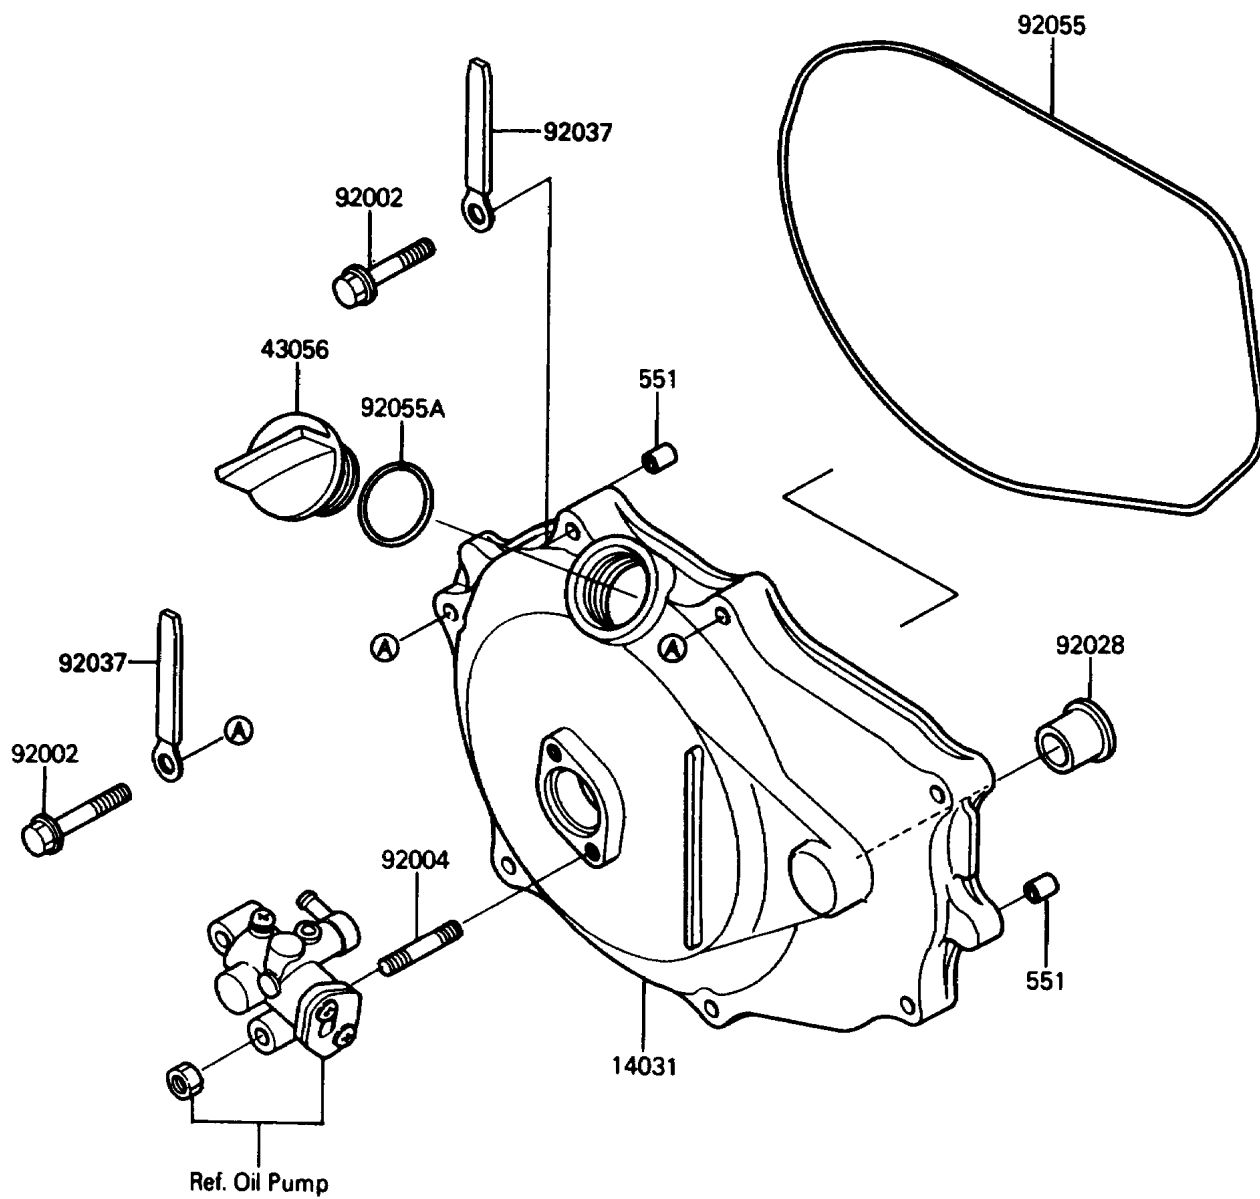

## 1989 650 SX PARTS DIAGRAM

Engine Cover(s)

(E1431 )

## 1989 650 SX PARTS LIST

Engine Cover(s)

ITEM NAME	PART NUMBER	QUANTITY
COVER-GENERATOR (Ref # 14031)	14031-3706	1
BREATHER-BRAKE (Ref # 43056)	43056-502	1
PIN-DOWEL (Ref # 551)	551R0812	1
BOLT,6X30 (Ref # 92002)	92002-3726	1
STUD (Ref # 92004)	92004-3710	1
BUSHING (Ref # 92028)	92028-3718	1
CLAMP,L=100 (Ref # 92037)	92037-3736	1
RING-O,GENERATOR COVER (Ref # 92055)	92055-3712	1
RING-O (Ref # 92055A)	92055-515	1