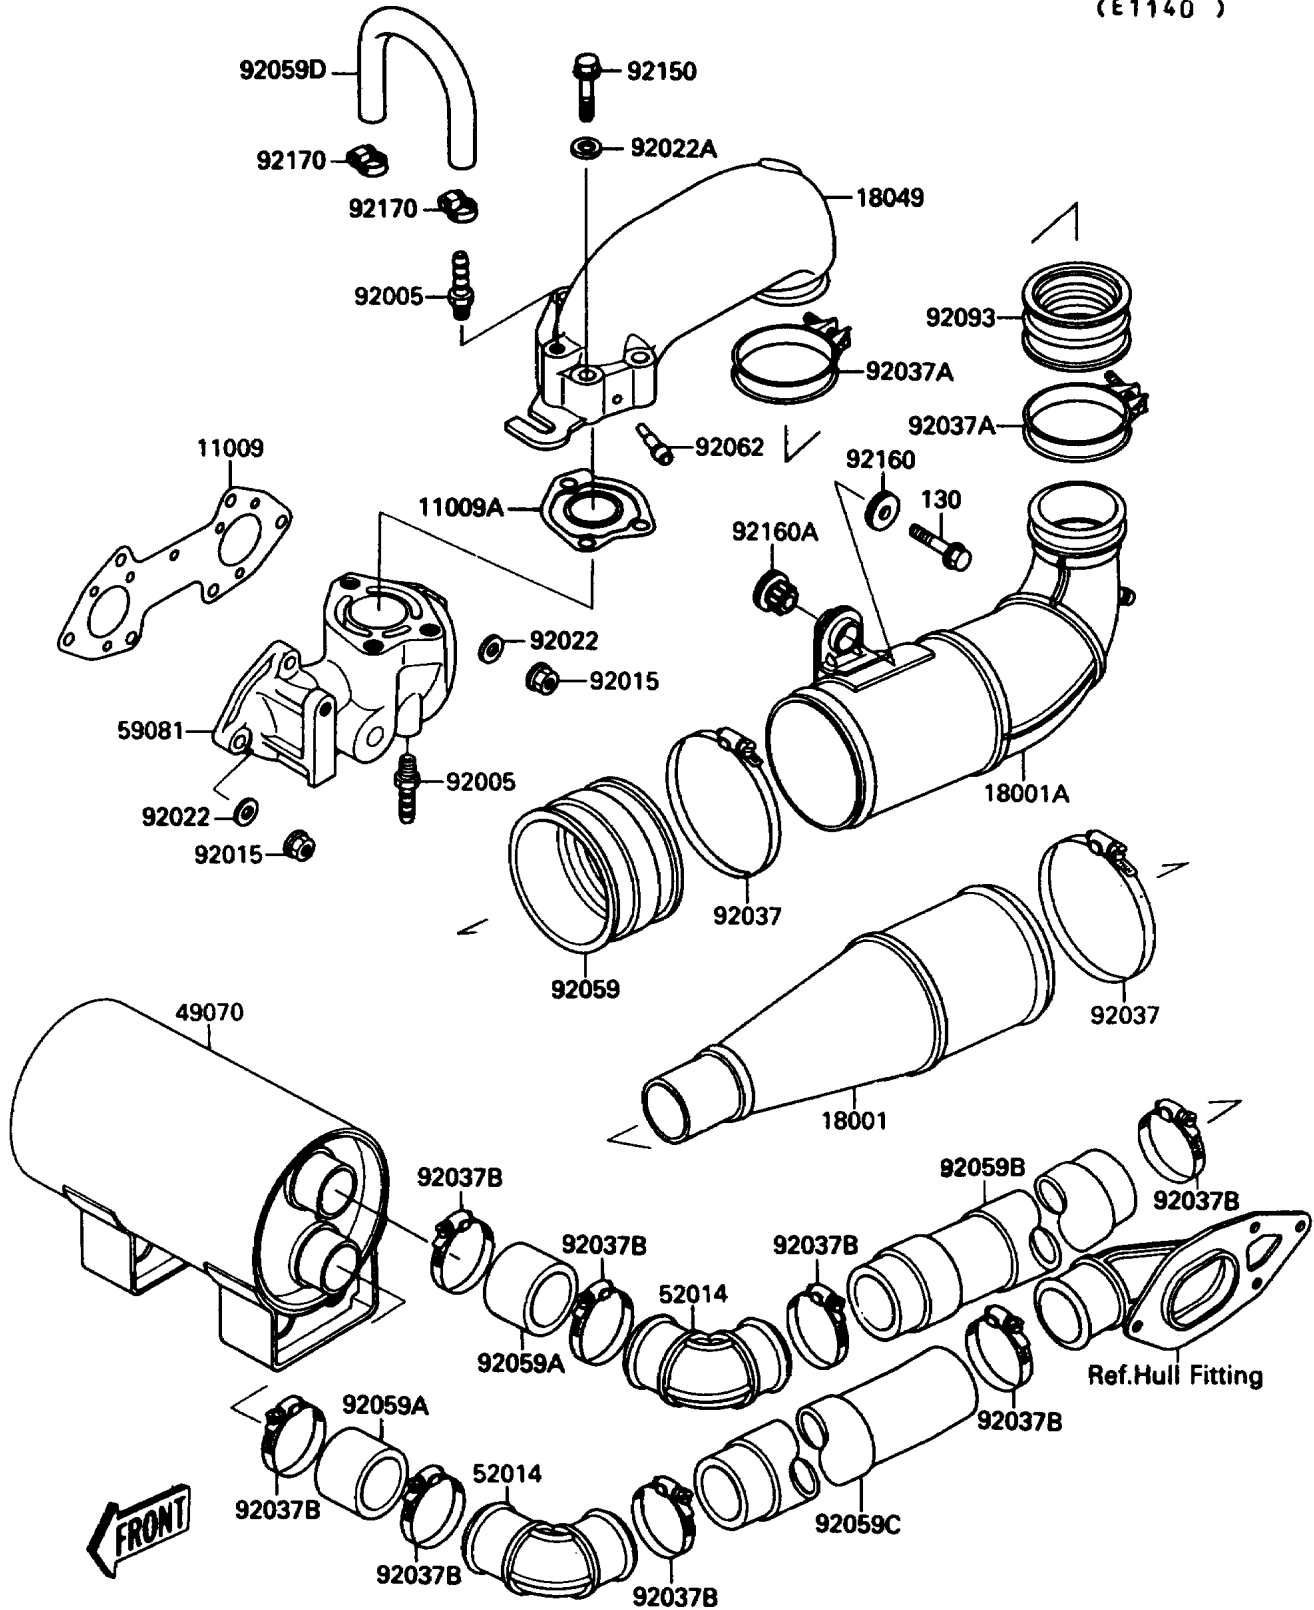

## 1989 650 SX PARTS DIAGRAM

Muffler(s)

(E1140)

## 1989 650 SX PARTS LIST

Muffler(s)

ITEM NAME	PART NUMBER	QUANTITY
GASKET (Ref # 11009)	11009-3722	1
GASKET,EXHAUST PIPE (Ref # 11009A)	11009-3752	1
BOLT-FLANGED (Ref # 130)	130Z0845	1
MUFFLER,BODY (Ref # 18001)	18001-3716	1
MUFFLER (Ref # 18001A)	18001-3720	1
PIPE-EXHAUST (Ref # 18049)	18049-3713	1
MUFFLER-COMP (Ref # 49070)	49070-3710	1
ELBOW (Ref # 52014)	52014-3702	1
MANIFOLD-EXHAUST (Ref # 59081)	59081-3705	1
FITTING,HOSE (Ref # 92005)	92005-3001	1
NUT,8MM (Ref # 92015)	92015-3709	1
WASHER,8.2X18X1.5 (Ref # 92022)	92022-1964	1
WASHER,10.2X20X1.5 (Ref # 92022A)	92022-3742	1
CLAMP,MAX120.7MM (Ref # 92037)	92037-3733	1
CLAMP,68MM (Ref # 92037A)	92037-3740	1
CLAMP (Ref # 92037B)	92037-509	1
TUBE,MUFFLER CONNECTING (Ref # 92059)	92059-3767	1
TUBE (Ref # 92059A)	92059-3807	1
TUBE (Ref # 92059B)	92059-3808	1
TUBE (Ref # 92059C)	92059-3809	1
TUBE (Ref # 92059D)	92059-3816	1
NOZZLE (Ref # 92062)	92062-3705	1
SEAL (Ref # 92093)	92093-3705	1
BOLT,10X50 (Ref # 92150)	92150-3723	1
DAMPER,MUFFLER (Ref # 92160)	92160-3701	1
DAMPER,MUFFLER MOUNT (Ref # 92160A)	92160-3702	1
CLAMP (Ref # 92170)	92170-3718	1