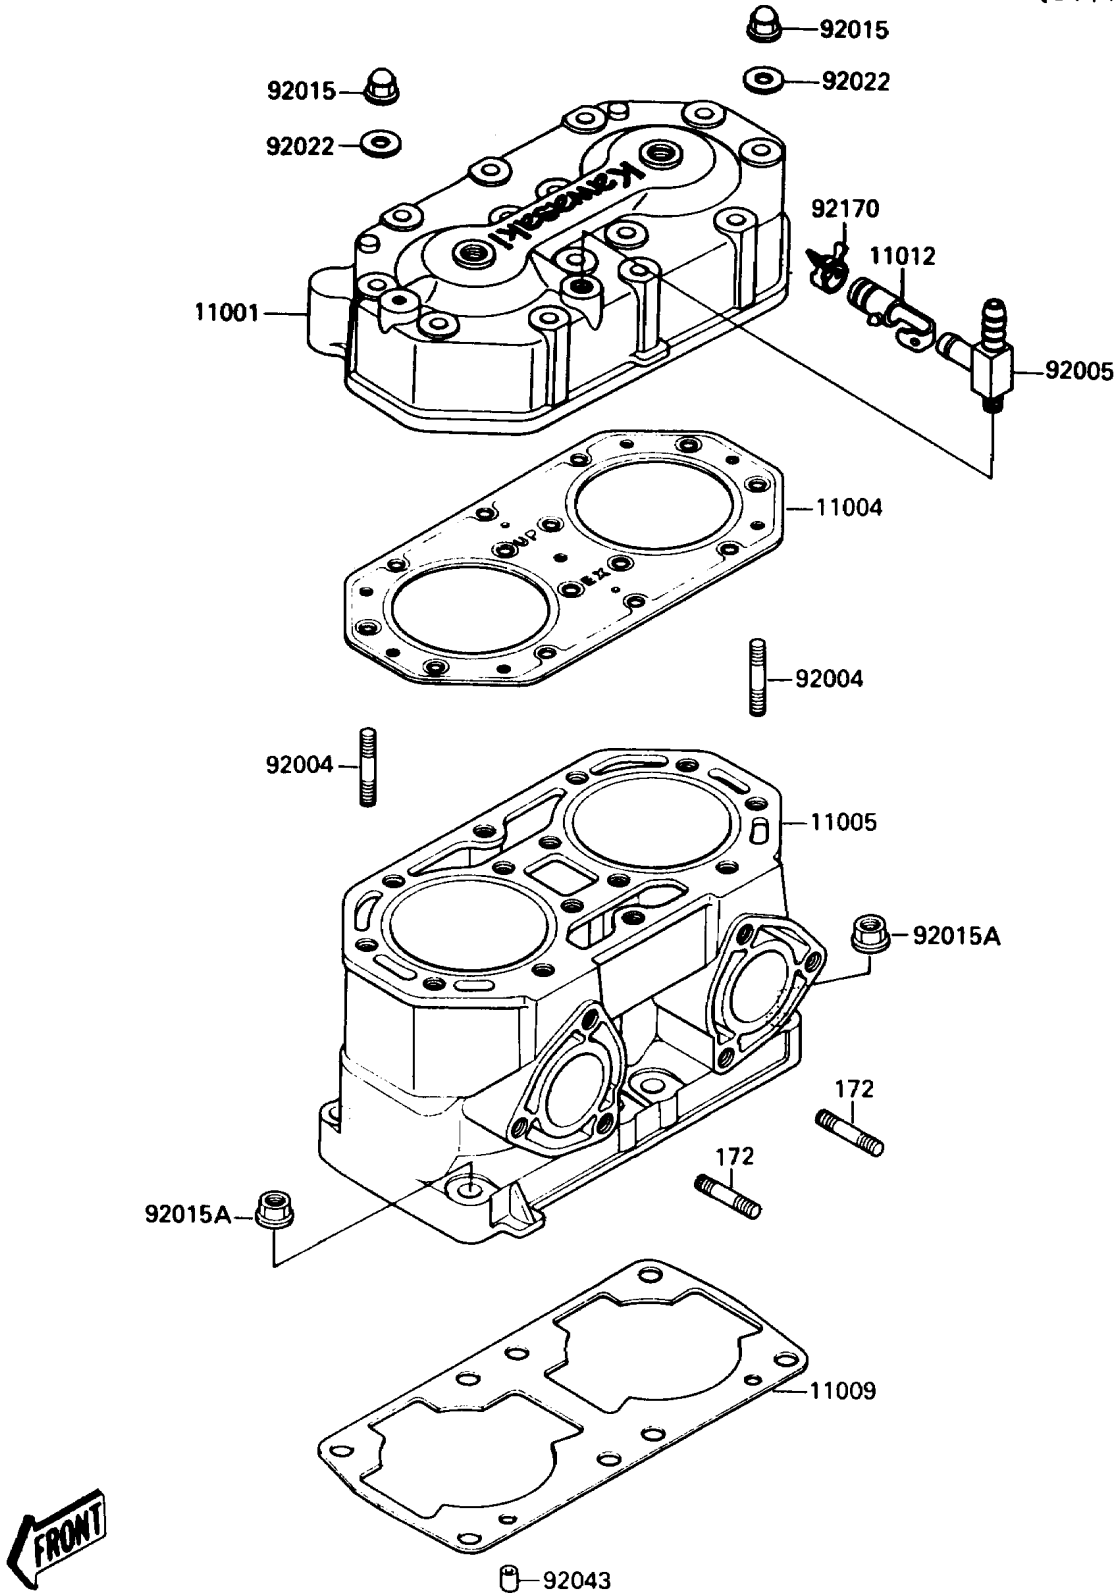

1989 650 SX PARTS DIAGRAM

Cylinder Head/Cylinder

(E1110)

1989 650 SX PARTS LIST

Cylinder Head/Cylinder

ITEM NAME	PART NUMBER	QUANTITY
HEAD-CYLINDER (Ref # 11001)	11001-3712	1
GASKET-HEAD (Ref # 11004)	11004-3704	1
CYLINDER-ENGINE (Ref # 11005)	11005-3708	1
GASKET,CYLINDER BASE (Ref # 11009)	11009-3719	1
CAP (Ref # 11012)	11012-3744	1
BOLT-STUD (Ref # 172)	172R0830	6
STUD,8X43 (Ref # 92004)	92004-3715	14
FITTING (Ref # 92005)	92005-3704	1
NUT,CAP,8MM (Ref # 92015)	92015-1371	14
NUT,10MM (Ref # 92015A)	92015-3708	8
WASHER,8.2X18X1.5 (Ref # 92022)	92022-1964	14
PIN,DOWEL,6.3X8X14 (Ref # 92043)	92042-007	2
CLAMP (Ref # 92170)	92170-3714	1