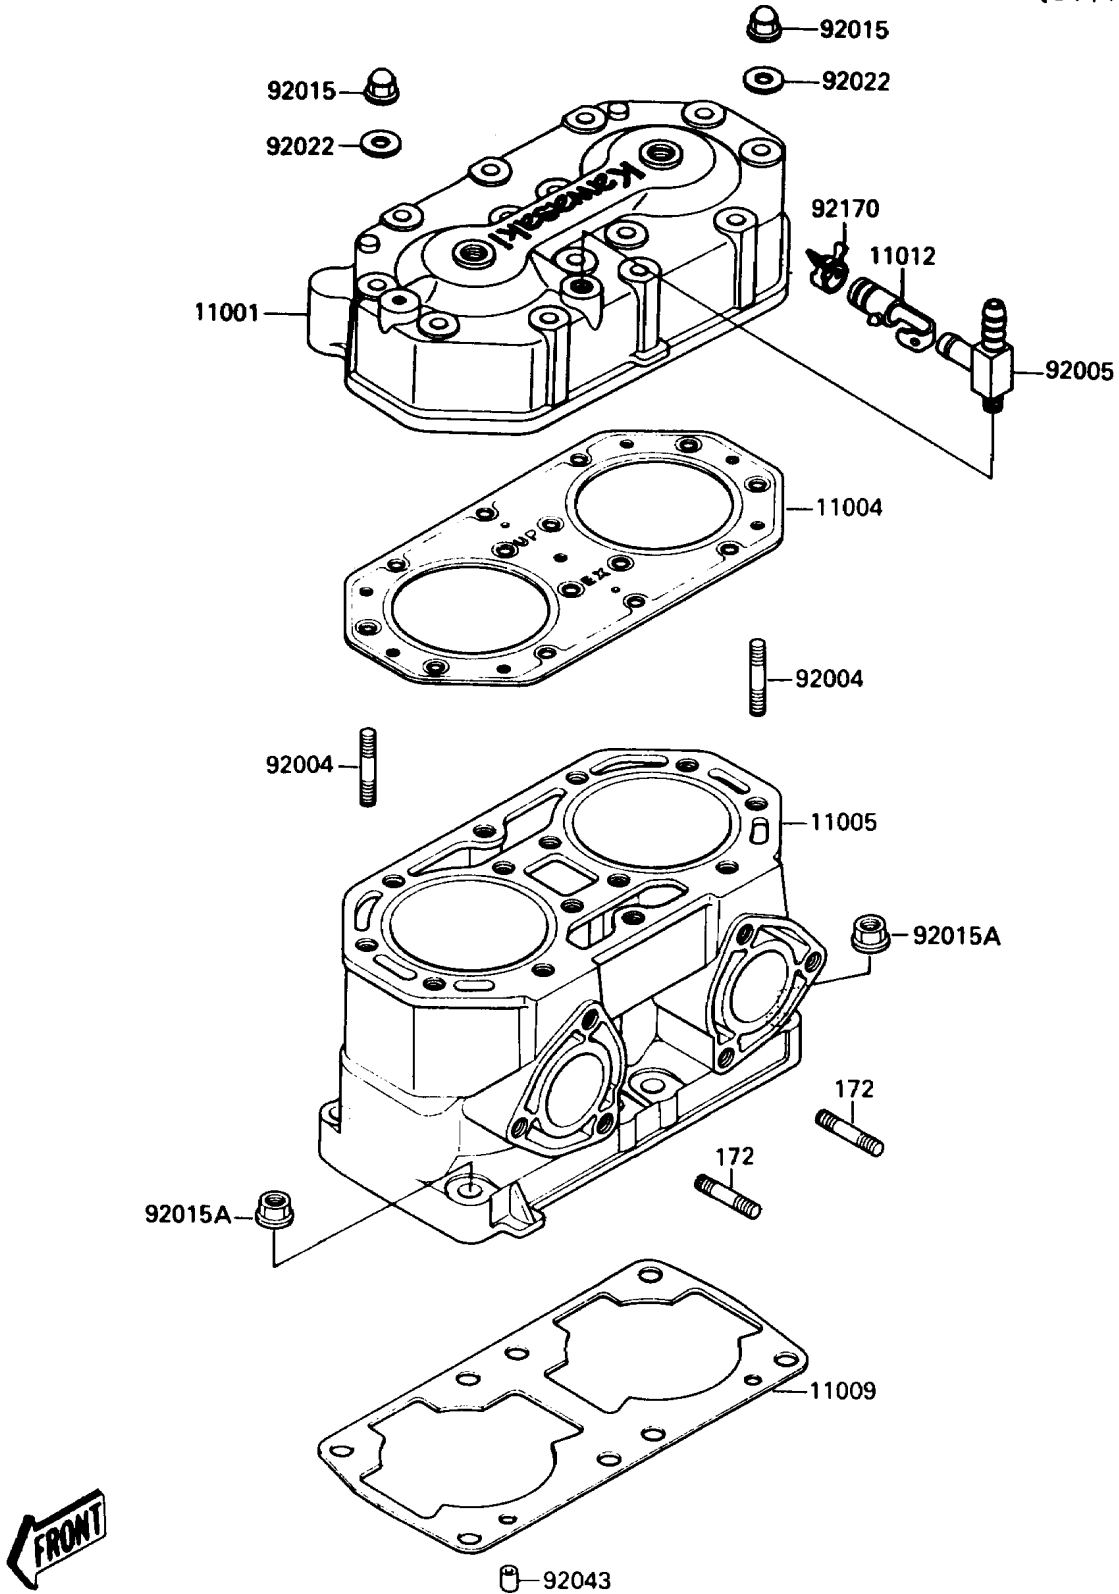

## 1989 650 SX PARTS DIAGRAM

Cylinder Head/Cylinder

(E1110 )

## 1989 650 SX PARTS LIST

Cylinder Head/Cylinder

ITEM NAME	PART NUMBER	QUANTITY
HEAD-CYLINDER (Ref # 11001)	11001-3712	1
GASKET-HEAD (Ref # 11004)	11004-3704	1
CYLINDER-ENGINE (Ref # 11005)	11005-3708	1
GASKET,CYLINDER BASE (Ref # 11009)	11009-3719	1
CAP (Ref # 11012)	11012-3744	1
BOLT-STUD (Ref # 172)	172R0830	1
STUD,8X43 (Ref # 92004)	92004-3715	1
FITTING (Ref # 92005)	92005-3704	1
NUT,CAP,8MM (Ref # 92015)	92015-1371	1
NUT,10MM (Ref # 92015A)	92015-3708	1
WASHER,8.2X18X1.5 (Ref # 92022)	92022-1964	1
PIN,DOWEL,6.3X8X14 (Ref # 92043)	92042-007	1
CLAMP (Ref # 92170)	92170-3714	1