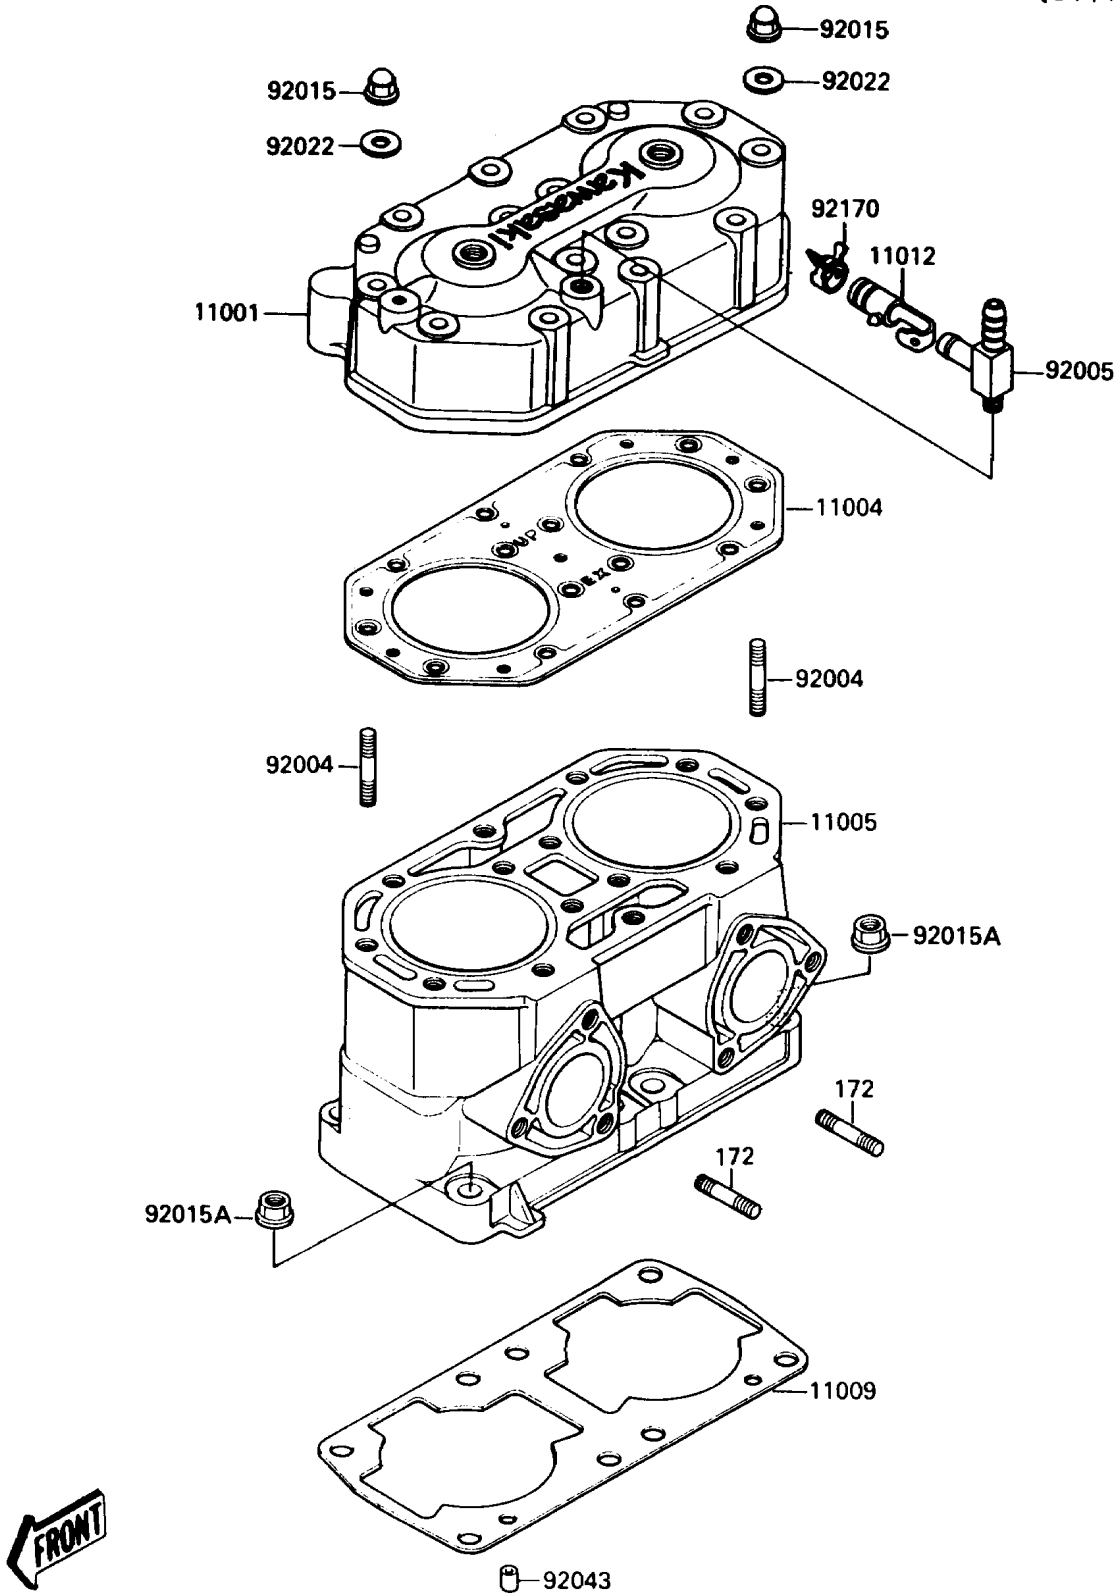

# 1989 650 SX PARTS DIAGRAM

Cylinder Head/Cylinder

(E1110 )

# 1989 650 SX PARTS LIST

## Cylinder Head/Cylinder

ITEM NAME	PART NUMBER	QUANTITY
HEAD-CYLINDER (Ref # 11001)	11001-3712	1
GASKET-HEAD (Ref # 11004)	11004-3704	1
CYLINDER-ENGINE (Ref # 11005)	11005-3708	1
GASKET,CYLINDER BASE (Ref # 11009)	11009-3719	1
CAP (Ref # 11012)	11012-3744	1
BOLT-STUD (Ref # 172)	172R0830	6
STUD,8X43 (Ref # 92004)	92004-3715	14
FITTING (Ref # 92005)	92005-3704	1
NUT,CAP,8MM (Ref # 92015)	92015-1371	14
NUT,10MM (Ref # 92015A)	92015-3708	8
WASHER,8.2X18X1.5 (Ref # 92022)	92022-1964	14
PIN,DOWEL,6.3X8X14 (Ref # 92043)	92042-007	2
CLAMP (Ref # 92170)	92170-3714	1