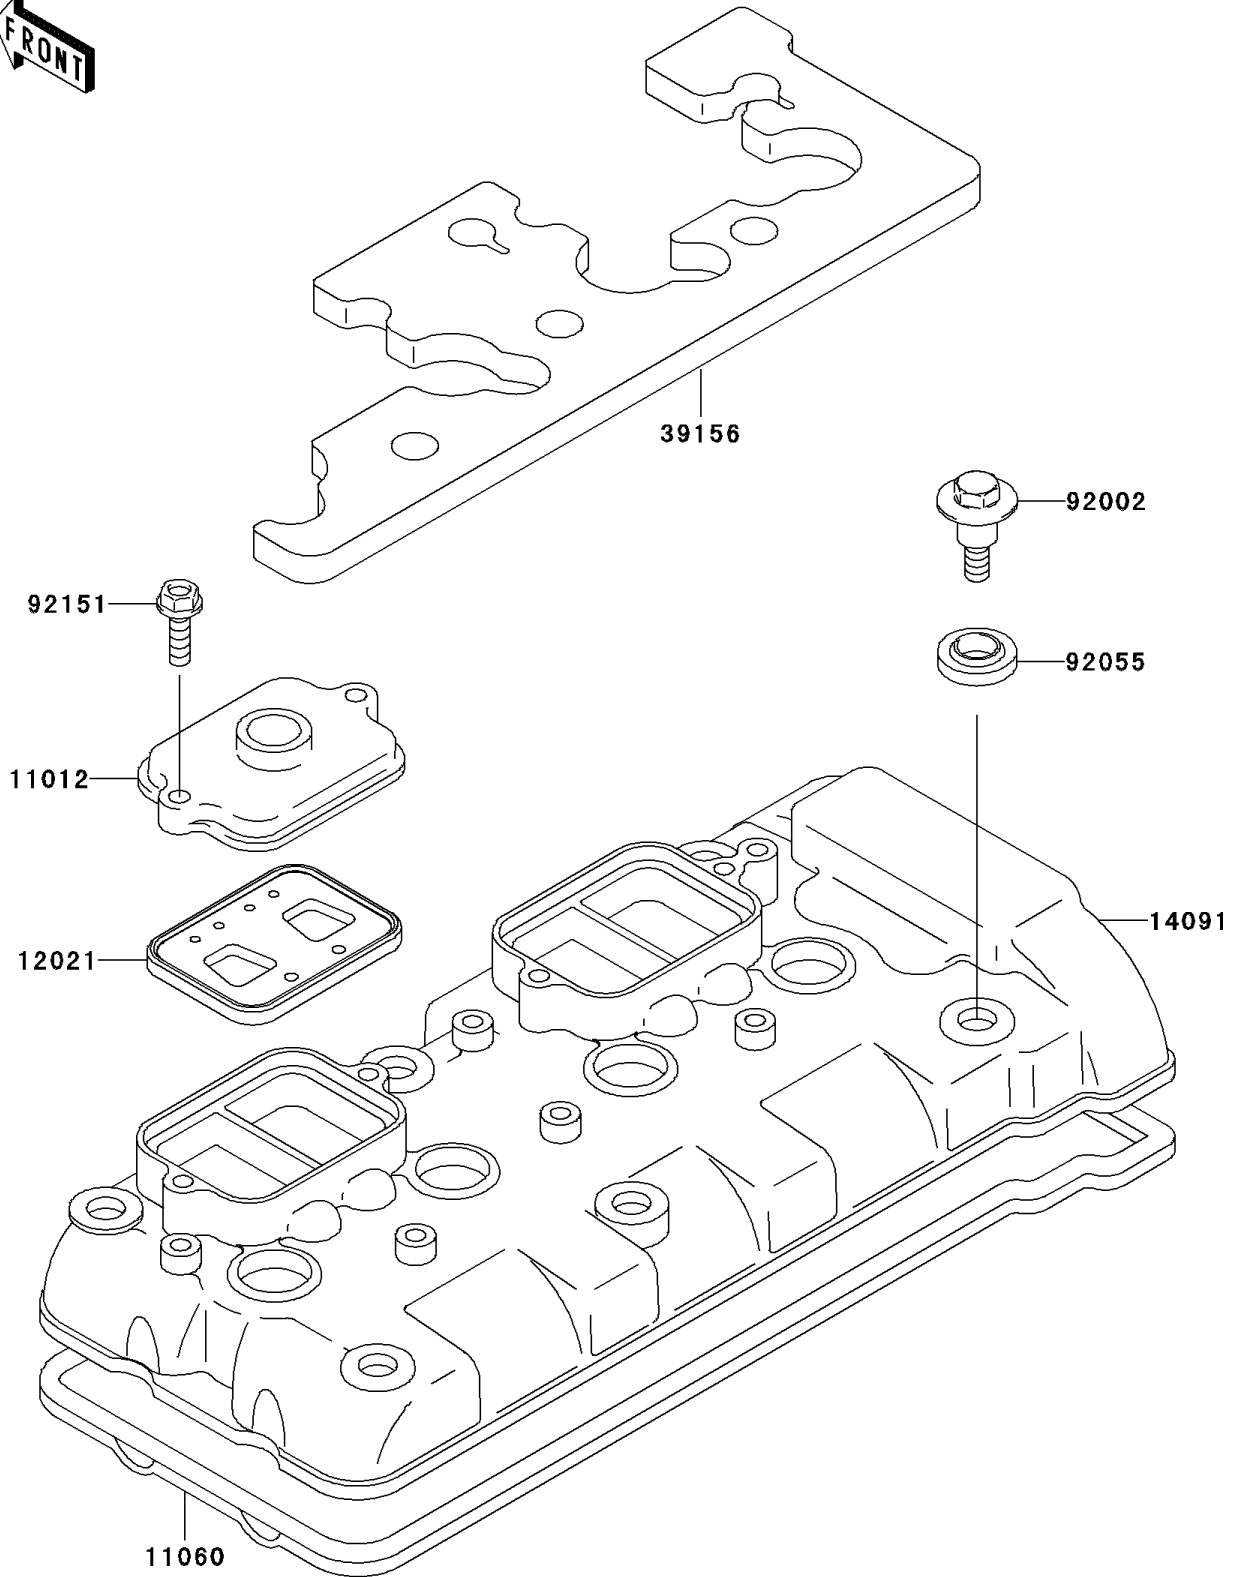

# 2006 ZZR600 PARTS DIAGRAM

Cylinder Head Cover

E1112

## 2006 ZZR600 PARTS LIST

### Cylinder Head Cover

ITEM NAME	PART NUMBER	QUANTITY
CAP, REED VALVE (Ref # 11012)	11012-1758	2
GASKET, HEAD COVER (Ref # 11060)	11060-1667	1
VALVE-ASSY-REED (Ref # 12021)	12021-1119	2
COVER, CYLINDER HEAD (Ref # 14091)	14091-1140	1
PAD (Ref # 39156)	39156-1455	1
BOLT, FLANGED, 6X22.5 (Ref # 92002)	92002-1327	6
RING-O, HEAD COVER BOLT (Ref # 92055)	92055-1352	6
BOLT, 6X20 (Ref # 92151)	92151-1407	4