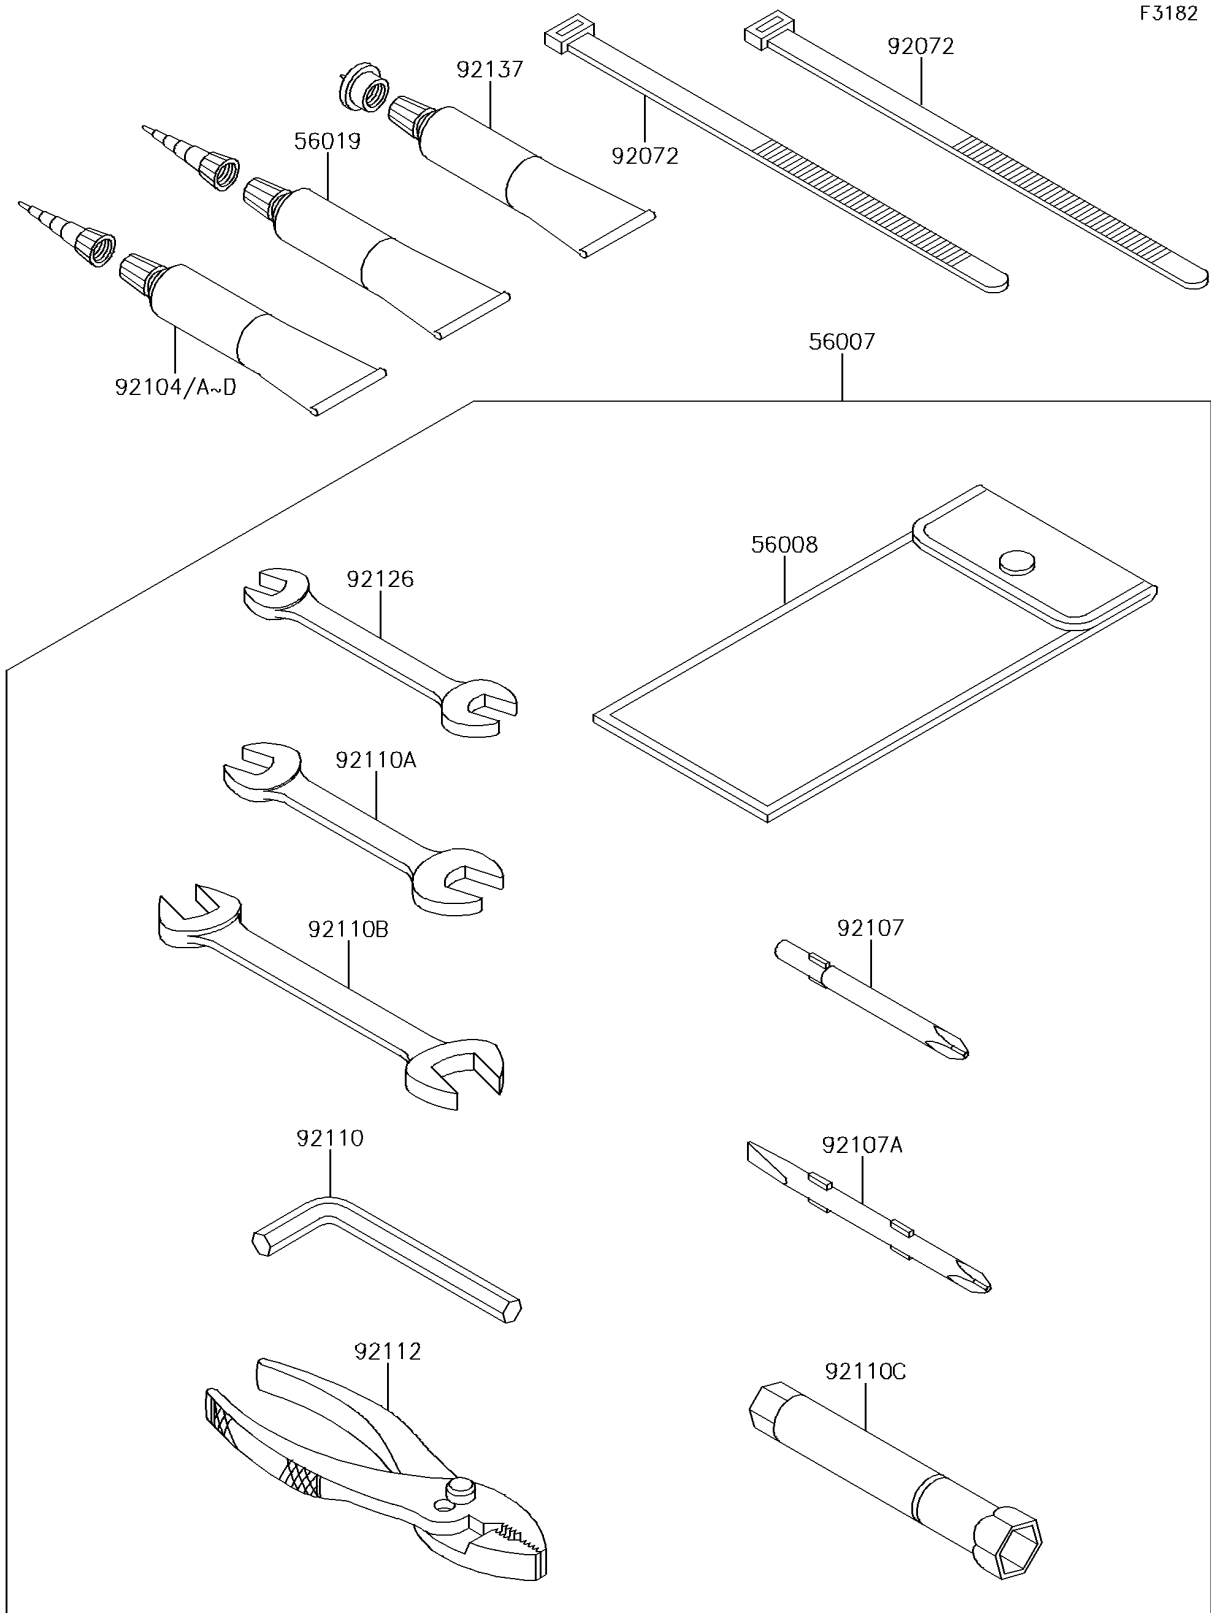

2014 JET SKI® ULTRA® 310X SE PARTS DIAGRAM

Owner's Tools

2014 JET SKI® ULTRA® 310X SE PARTS LIST

Owner's Tools

ITEM NAME	PART NUMBER	QUANTITY
TOOL-KIT (Ref # 56007)	56007-3720	1
BAG,TOOL (Ref # 56008)	56008-3706	1
GASKET-LIQUID,TB1211,WHITE (Ref # 56019)	56019-120	1
BAND,L=250 (Ref # 92072)	92072-1237	2
GASKET-LIQUID,TB1211F,CLEAR (Ref # 92104)	92104-0004	1
GASKET-LIQUID,TB1216,GRAY (Ref # 92104A)	92104-1063	1
GASKET-LIQUID,TB1216B,BLACK (Ref # 92104B)	92104-1064	1
GASKET-LIQUID,TB1215,GRAY (Ref # 92104C)	92104-1065	1
GASKET-LIQUID,TB1521,BROWN (Ref # 92104D)	92104-3701	1
TOOL-DRIVER,#3PHILLIPS (Ref # 92107)	92107-005	1
TOOL-DRIVER,#2PHILLIPS&SLOT (Ref # 92107A)	92107-1051	1
TOOL-WRENCH,ALLEN,5MM (Ref # 92110)	92110-1015	1
TOOL-WRENCH,OPEN END,10X12 (Ref # 92110A)	92110-1152	1
TOOL-WRENCH,OPEN END,14X17 (Ref # 92110B)	92110-1153	1
TOOL-WRENCH,BOX,16MM (Ref # 92110C)	92110-3706	1
TOOL-PLIERS (Ref # 92112)	92112-1001	1
TOOL-WRENCH,OPEN END,8X10 (Ref # 92126)	92126-004	1
GREASE (Ref # 92137)	92137-1002	1