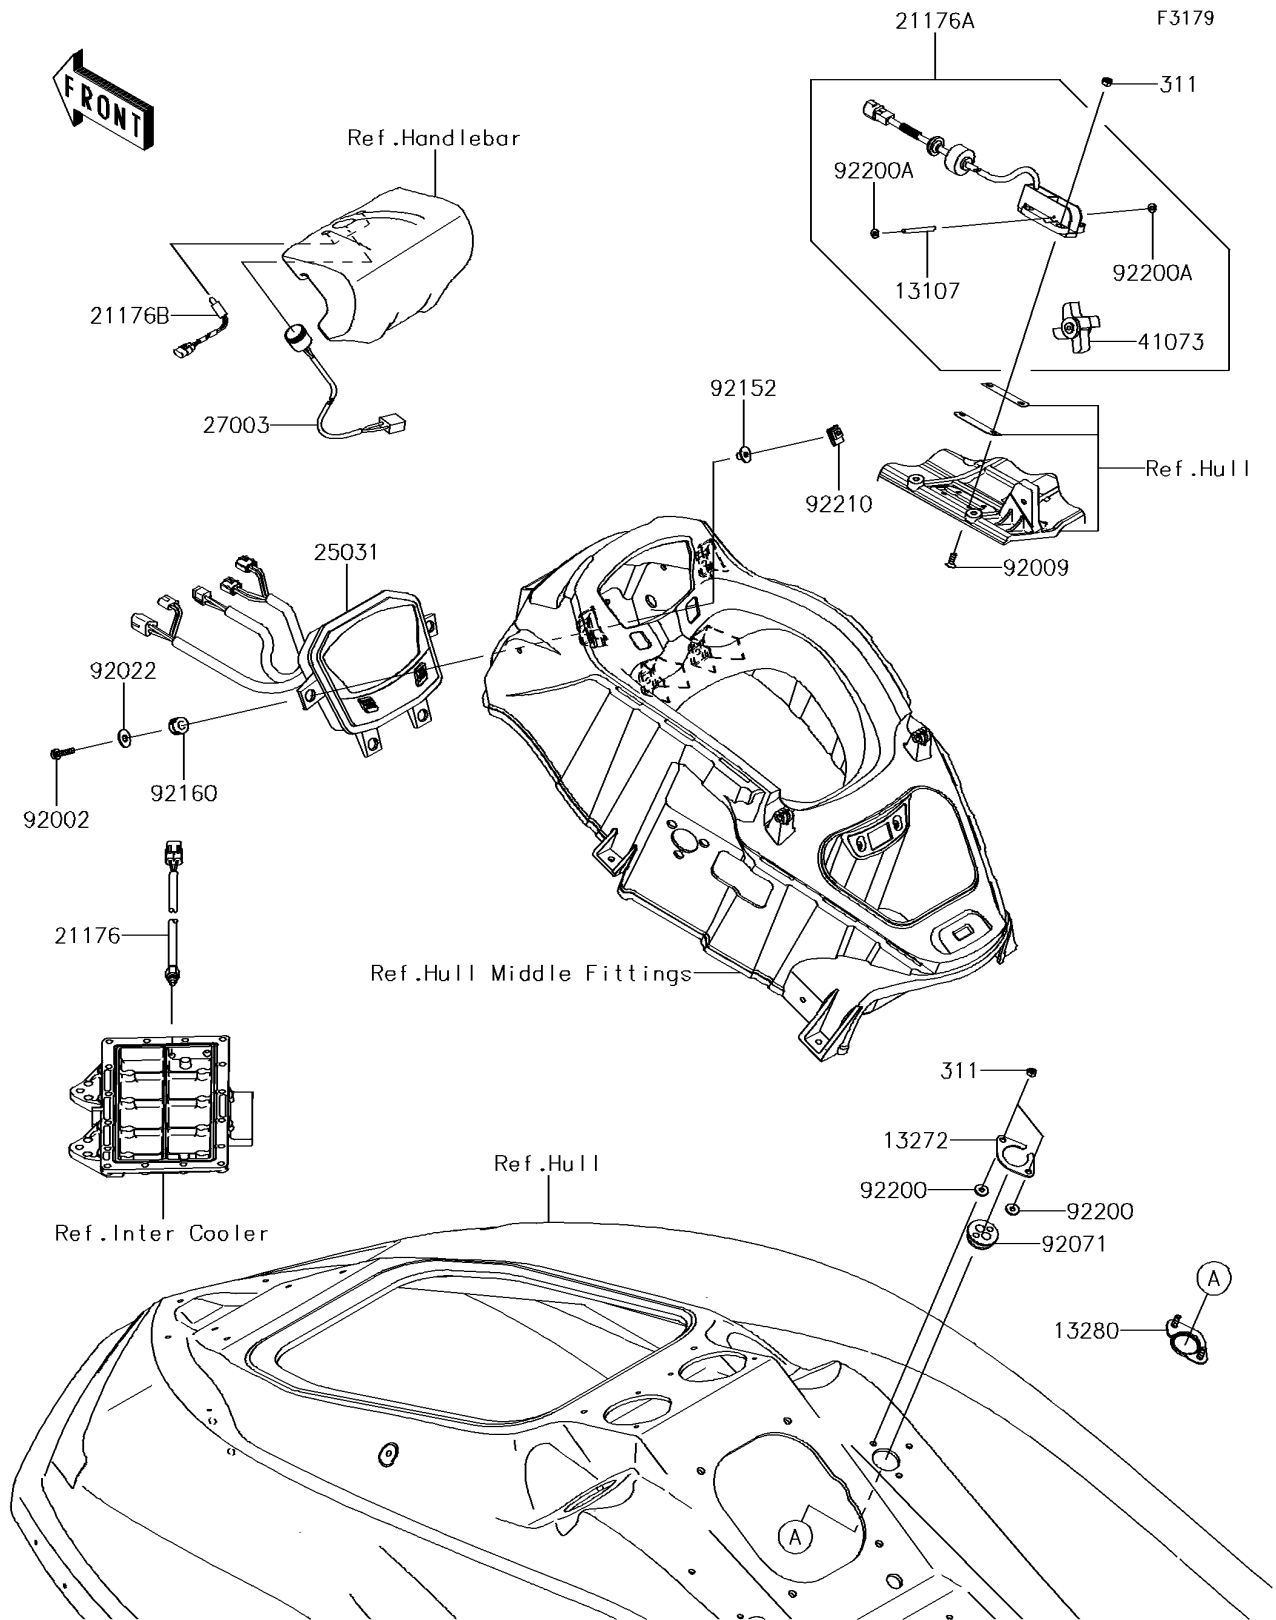

2014 JET SKI® ULTRA® 310X SE PARTS DIAGRAM

Meters

2014 JET SKI® ULTRA® 310X SE PARTS LIST

Meters

ITEM NAME	PART NUMBER	QUANTITY
SHAFT (Ref # 13107)	13107-3807	1
PLATE (Ref # 13272)	13272-3729	1
HOLDER (Ref # 13280)	13280-0724	1
SENSOR,TEMP (Ref # 21176)	21176-0072	1
SENSOR,SPEED (Ref # 21176A)	21176-3775	1
SENSOR,AIR TEMP (Ref # 21176B)	21176-3778	2
METER-ASSY (Ref # 25031)	25031-0689	1
HORN (Ref # 27003)	27003-3706	1
NUT-HEX,6MM (Ref # 311)	311R0600	6
WHEEL-ASSY,PADDLE (Ref # 41073)	41073-3701	1
BOLT,6X25 (Ref # 92002)	92002-3714	4
SCREW,6X16 (Ref # 92009)	92009-3703	4
WASHER,6.5X20X1.5 (Ref # 92022)	92022-3710	4
GROMMET,HARNESS (Ref # 92071)	92071-3790	1
COLLAR (Ref # 92152)	92152-3755	4
DAMPER,10X20X12 (Ref # 92160)	92160-1167	4
WASHER,6.5X16X2.0 (Ref # 92200)	92200-1543	2
WASHER (Ref # 92200A)	92200-3805	2
NUT,6MM (Ref # 92210)	92210-3768	4