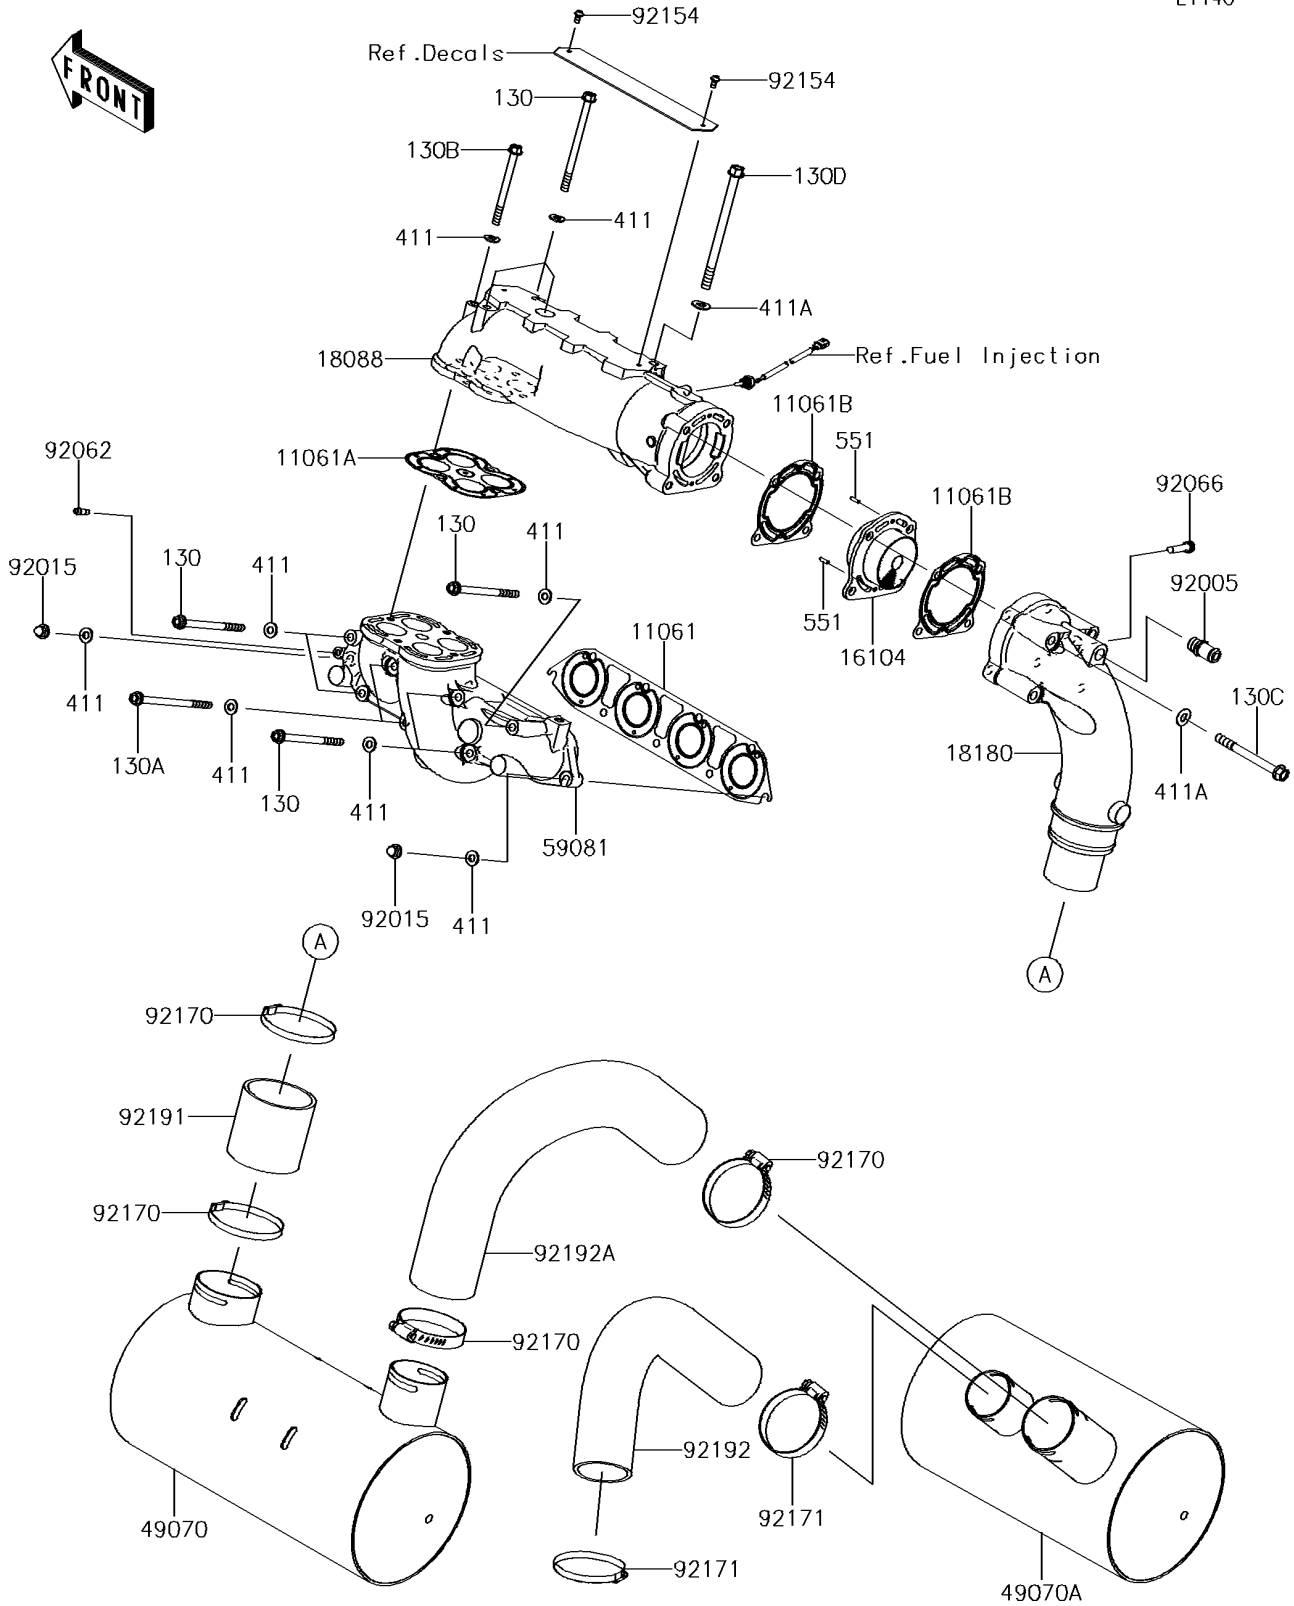

# 2018 JET SKI® ULTRA® 310X SE PARTS DIAGRAM

Muffler(s)

E1140

## 2018 JET SKI® ULTRA® 310X SE PARTS LIST

### Muffler(s)

ITEM NAME	PART NUMBER	QUANTITY
GASKET,MANIFOLD EXHAUST (Ref # 11061)	11061-3742	1
GASKET,PIPE EXHAUST (Ref # 11061A)	11061-3762	1
GASKET,MUFFLER (Ref # 11061B)	11061-3768	2
BOLT-FLANGED,8X120 (Ref # 130)	130CD08120	8
BOLT-FLANGED,8X140 (Ref # 130A)	130CD08140	2
BOLT-FLANGED,8X95 (Ref # 130B)	130CD0895	1
BOLT-FLANGED,10X100 (Ref # 130C)	130CD10100	4
BOLT-FLANGED,10X150 (Ref # 130D)	130CD10150	1
FILTER-COMP,MUFFLER (Ref # 16104)	16104-0012	1
PIPE-EXHAUST (Ref # 18088)	18088-3730	1
BODY-MUFFLER (Ref # 18180)	18180-0825	1
WASHER-PLAIN,8MM (Ref # 411)	411S0800	13
WASHER-PLAIN,10MM (Ref # 411A)	411S1000	5
MUFFLER-COMP,1ST (Ref # 49070)	49070-0749	1
MUFFLER-COMP,2ND (Ref # 49070A)	49070-0750	1
PIN-DOWEL (Ref # 551)	551R0412	2
MANIFOLD-EXHAUST (Ref # 59081)	59081-3744	1
FITTING (Ref # 92005)	92005-0728	1
NUT,CAP,8MM (Ref # 92015)	92015-1371	2
NOZZLE (Ref # 92062)	92062-0562	1
PLUG,FILTER STOPPER (Ref # 92066)	92066-0764	1
BOLT,SOCKET,5X10 (Ref # 92154)	92154-0211	2
CLAMP (Ref # 92170)	92170-3764	4
CLAMP (Ref # 92171)	92171-3715	2
TUBE,PIPE EX-MUFFLER (Ref # 92191)	92191-3986	1
TUBE,2ND-TAIL PIPE (Ref # 92192)	92192-3762	1
TUBE,1ST-2ND (Ref # 92192A)	92192-3860	1