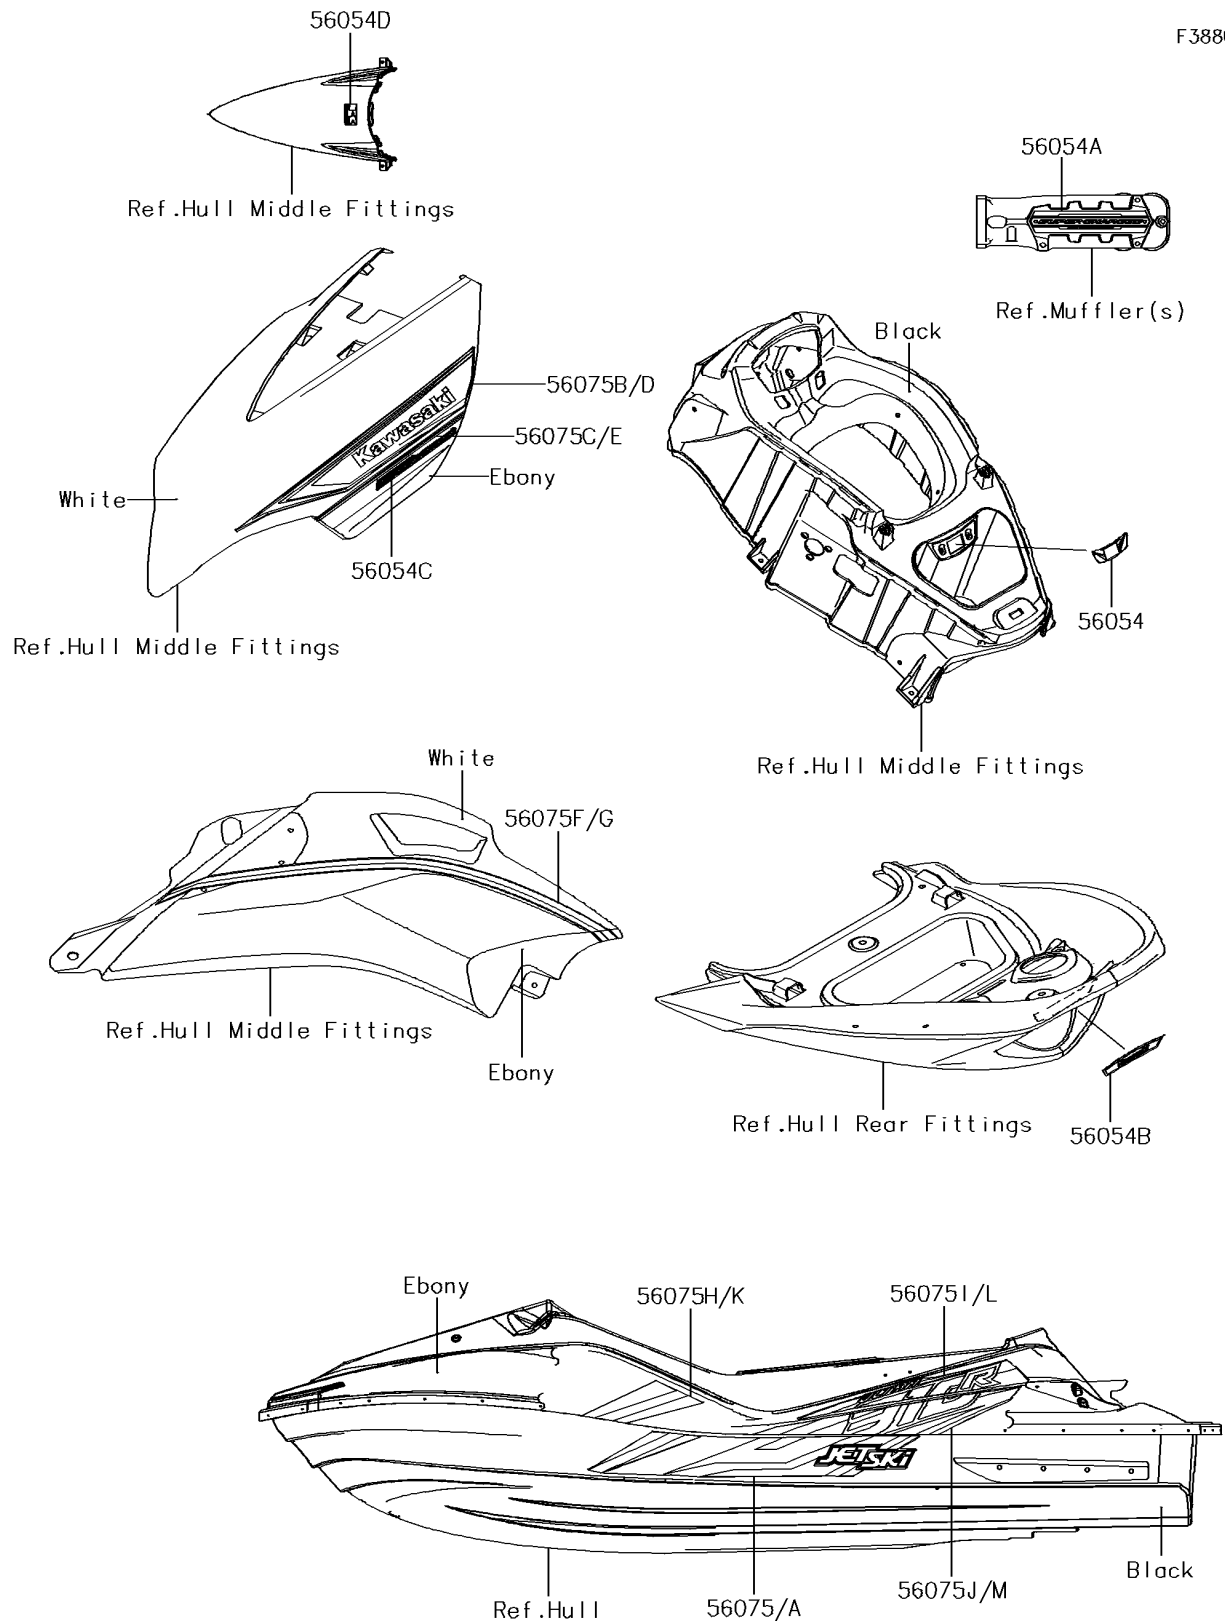

2018 JET SKI® ULTRA® 310R PARTS DIAGRAM

Decals(NJF)

F3880D

2018 JET SKI® ULTRA® 310R PARTS LIST

Decals(NJF)

ITEM NAME	PART NUMBER	QUANTITY
MARK,IMMOBILIZER (Ref # 56054)	56054-1333	1
MARK,SUPER CHARGED (Ref # 56054A)	56054-1334	1
MARK,GRIP,KAWASAKI (Ref # 56054B)	56054-1335	1
MARK,SUPERCHARGED (Ref # 56054C)	56054-1839	1
MARK,METER COVER,K (Ref # 56054D)	56054-2256	1
PATTERN,HULL,LH (Ref # 56075)	56075-2807	1
PATTERN,HULL,RH (Ref # 56075A)	56075-2808	1
PATTERN,HATCH COVER,LH,UPP (Ref # 56075B)	56075-2809	1
PATTERN,HATCH COVER,LH,LWR (Ref # 56075C)	56075-2810	1
PATTERN,HATCH COVER,RH,UPP (Ref # 56075D)	56075-2811	1
PATTERN,HATCH COVER,RH,LWR (Ref # 56075E)	56075-2812	1
PATTERN,SIDE COVER,LH (Ref # 56075F)	56075-2813	1
PATTERN,SIDE COVER,RH (Ref # 56075G)	56075-2814	1
PATTERN,DECK,LH,FR (Ref # 56075H)	56075-2815	1
PATTERN,DECK,LH,RR,UPP (Ref # 56075I)	56075-2816	1
PATTERN,DECK,LH,RR,LWR (Ref # 56075J)	56075-2817	1
PATTERN,DECK,RH,FR (Ref # 56075K)	56075-2818	1
PATTERN,DECK,RH,RR,UPP (Ref # 56075L)	56075-2819	1
PATTERN,DECK,RH,RR,LWR (Ref # 56075M)	56075-2820	1