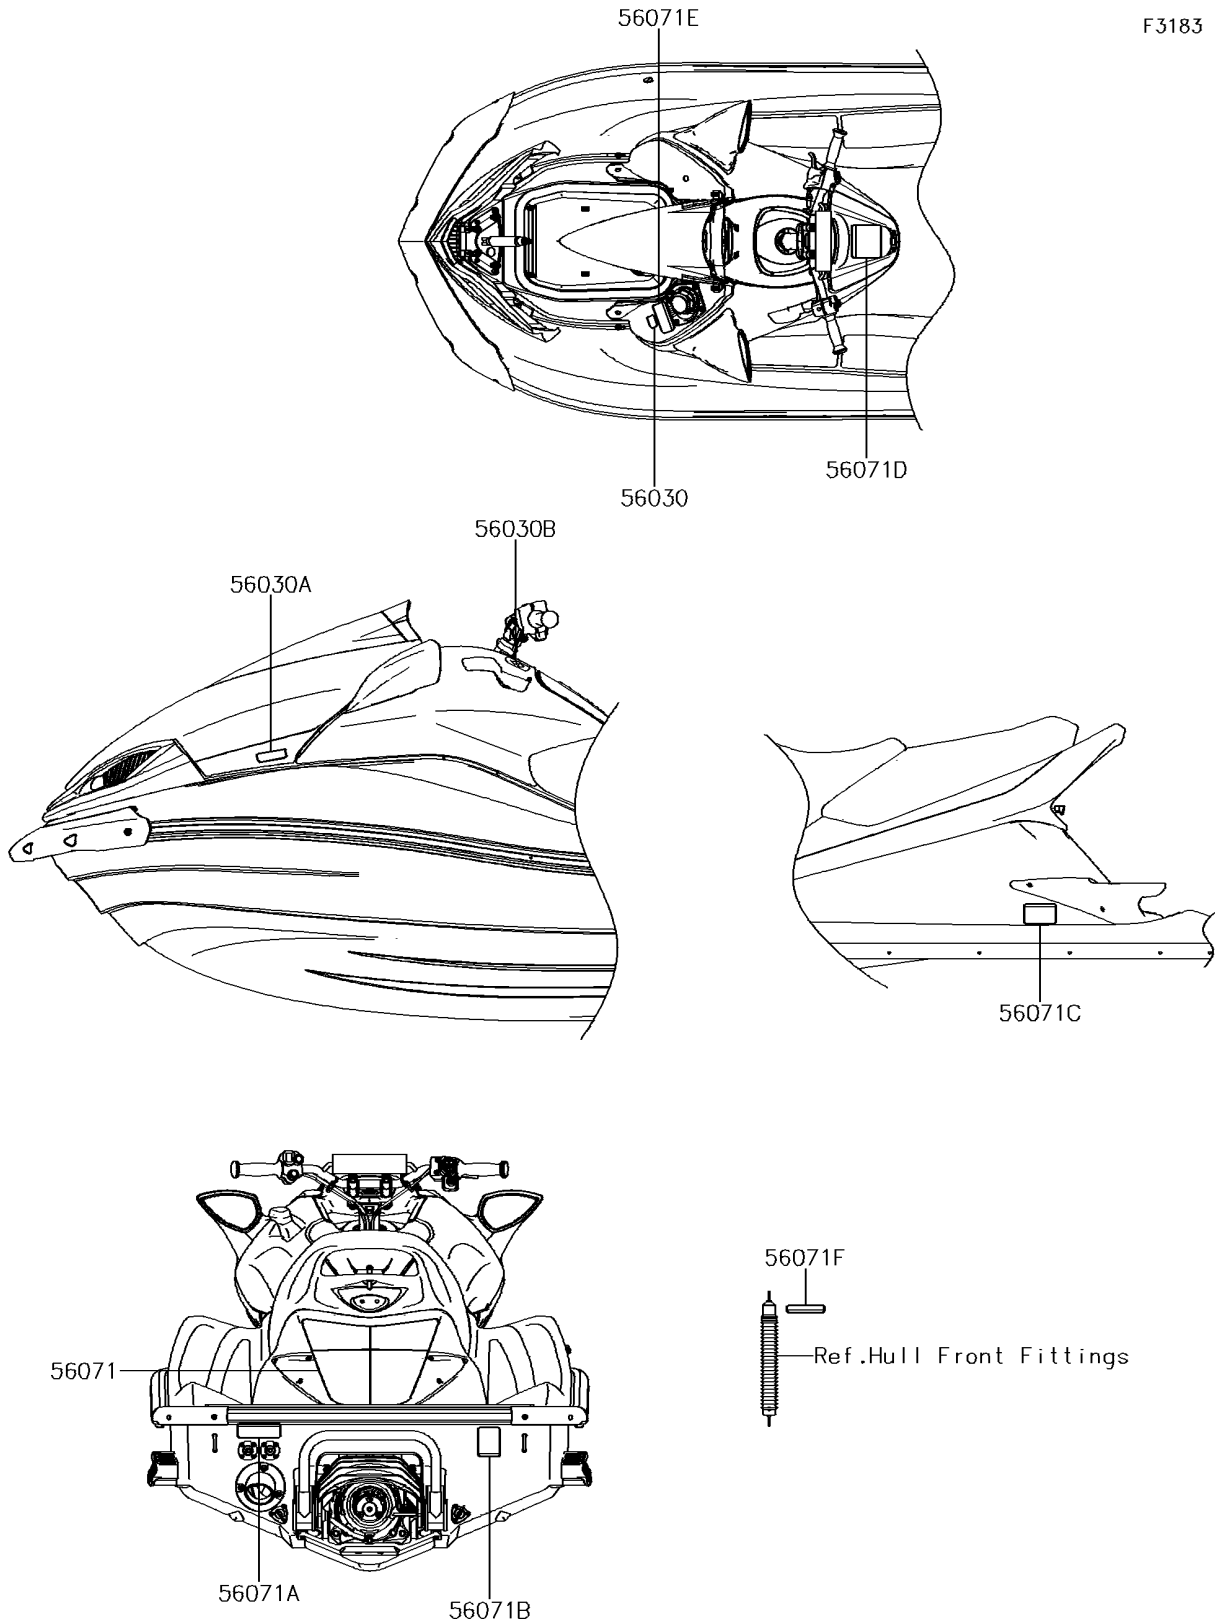

2017 JET SKI® ULTRA® 310R PARTS DIAGRAM

Labels

F3183

2017 JET SKI® ULTRA® 310R PARTS LIST

Labels

ITEM NAME	PART NUMBER	QUANTITY
LABEL,GASOLINE (Ref # 56030)	56030-0357	1
LABEL,FIRE EXTINGUISHER (Ref # 56030A)	56030-3755	1
LABEL,REVERSE (Ref # 56030B)	56030-3815	1
LABEL-WARNING,IMPORTANT SAFETY (Ref # 56071)	56071-0385	1
LABEL-WARNING,FLUSHING (Ref # 56071A)	56071-0392	1
LABEL-WARNING,RIGHTING (Ref # 56071B)	56071-0398	1
LABEL-WARNING,GRAB,HANDLE,STEP (Ref # 56071C)	56071-0402	1
LABEL-WARNING,READ AND FOLLOW (Ref # 56071D)	56071-0406	1
LABEL-WARNING,FUEL SUPPLY (Ref # 56071E)	56071-0424	1
LABEL-WARNING,DAMPER (Ref # 56071F)	56071-0568	1