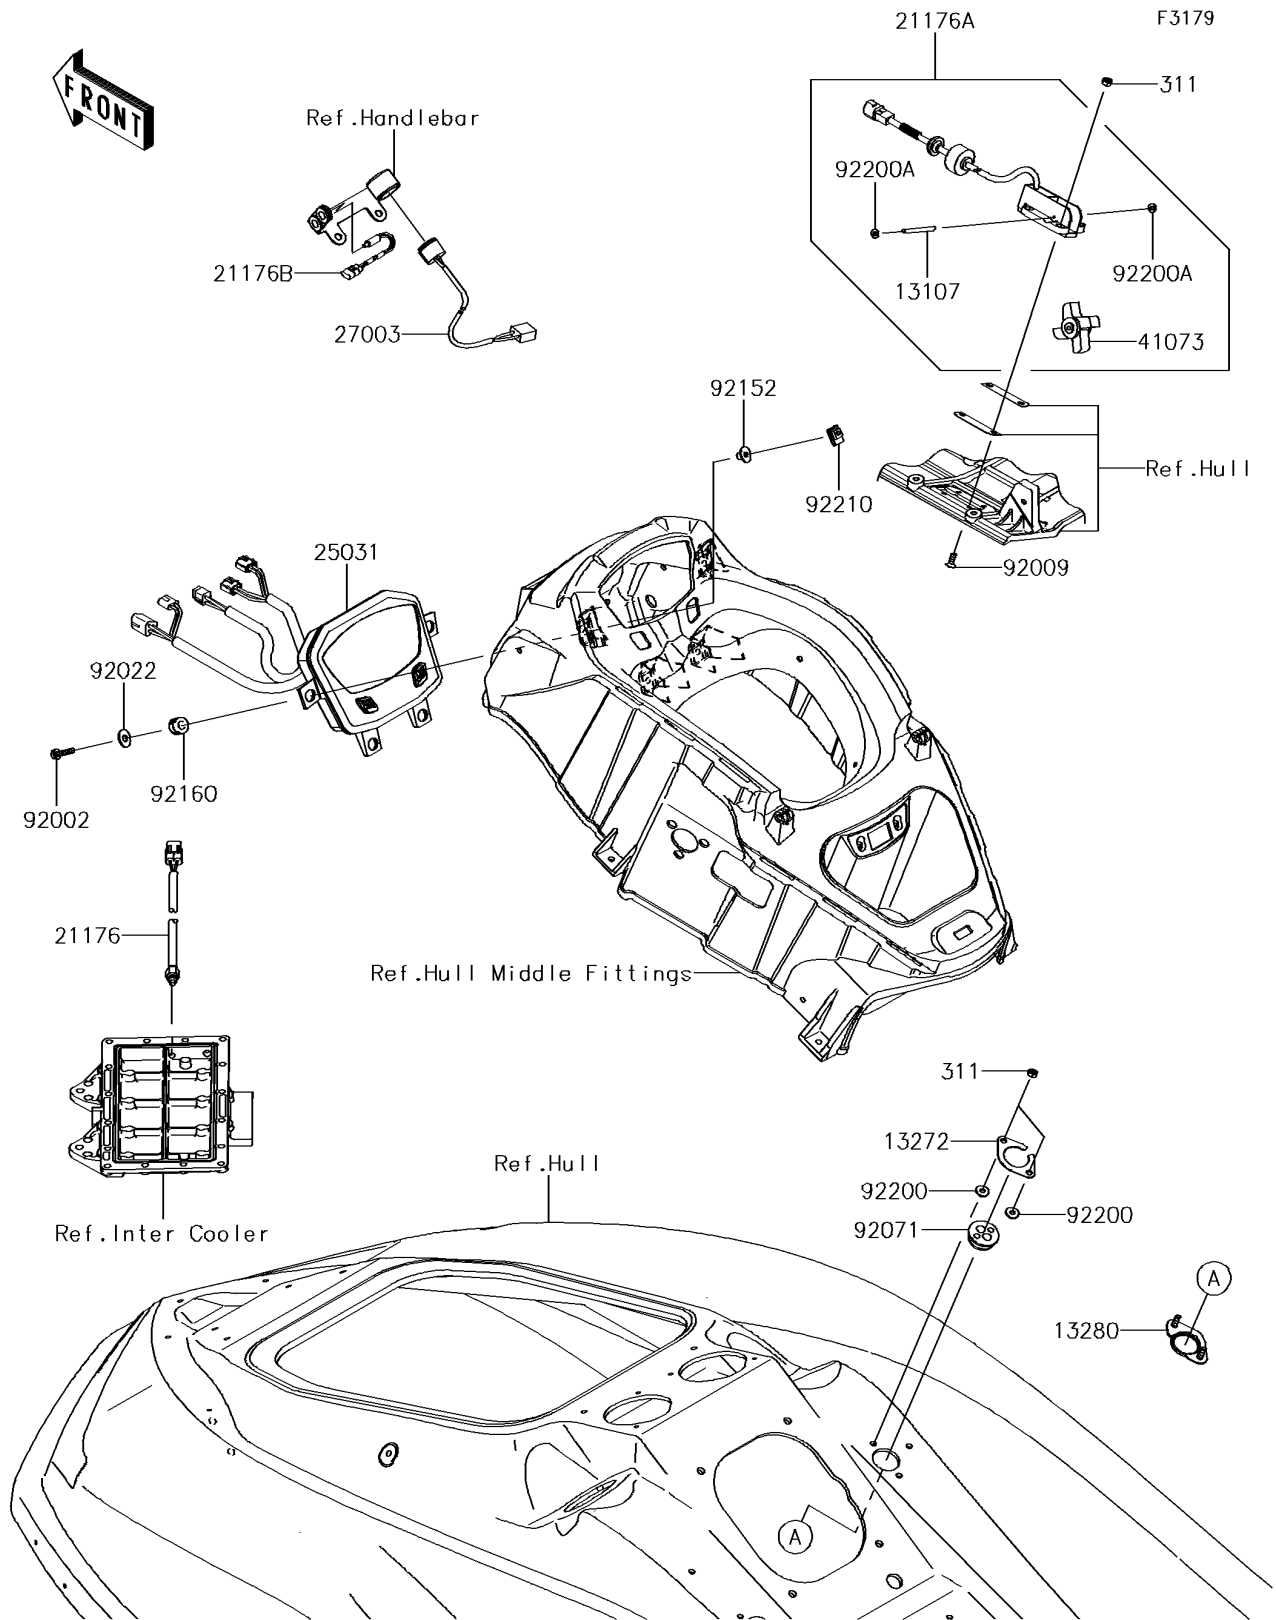

2018 JET SKI® ULTRA® 310R PARTS DIAGRAM

Meters

2018 JET SKI® ULTRA® 310R PARTS LIST

Meters

ITEM NAME	PART NUMBER	QUANTITY
SHAFT (Ref # 13107)	13107-3807	1
PLATE (Ref # 13272)	13272-3729	1
HOLDER (Ref # 13280)	13280-0724	1
SENSOR,TEMP (Ref # 21176)	21176-0072	1
SENSOR,SPEED (Ref # 21176A)	21176-3775	1
SENSOR,AIR TEMP (Ref # 21176B)	21176-3778	1
METER-ASSY (Ref # 25031)	25031-0689	1
HORN (Ref # 27003)	27003-3706	1
NUT-HEX,6MM (Ref # 311)	311R0600	1
WHEEL-ASSY,PADDLE (Ref # 41073)	41073-3701	1
BOLT,6X25 (Ref # 92002)	92002-3714	1
SCREW,6X16 (Ref # 92009)	92009-3703	1
WASHER,6.5X20X1.5 (Ref # 92022)	92022-3710	1
GROMMET,HARNESS (Ref # 92071)	92071-3790	1
COLLAR (Ref # 92152)	92152-3755	1
DAMPER,10X20X12 (Ref # 92160)	92160-1167	1
WASHER,6.5X16X2.0 (Ref # 92200)	92200-1543	1
WASHER (Ref # 92200A)	92200-3805	1
NUT,6MM (Ref # 92210)	92210-3768	1