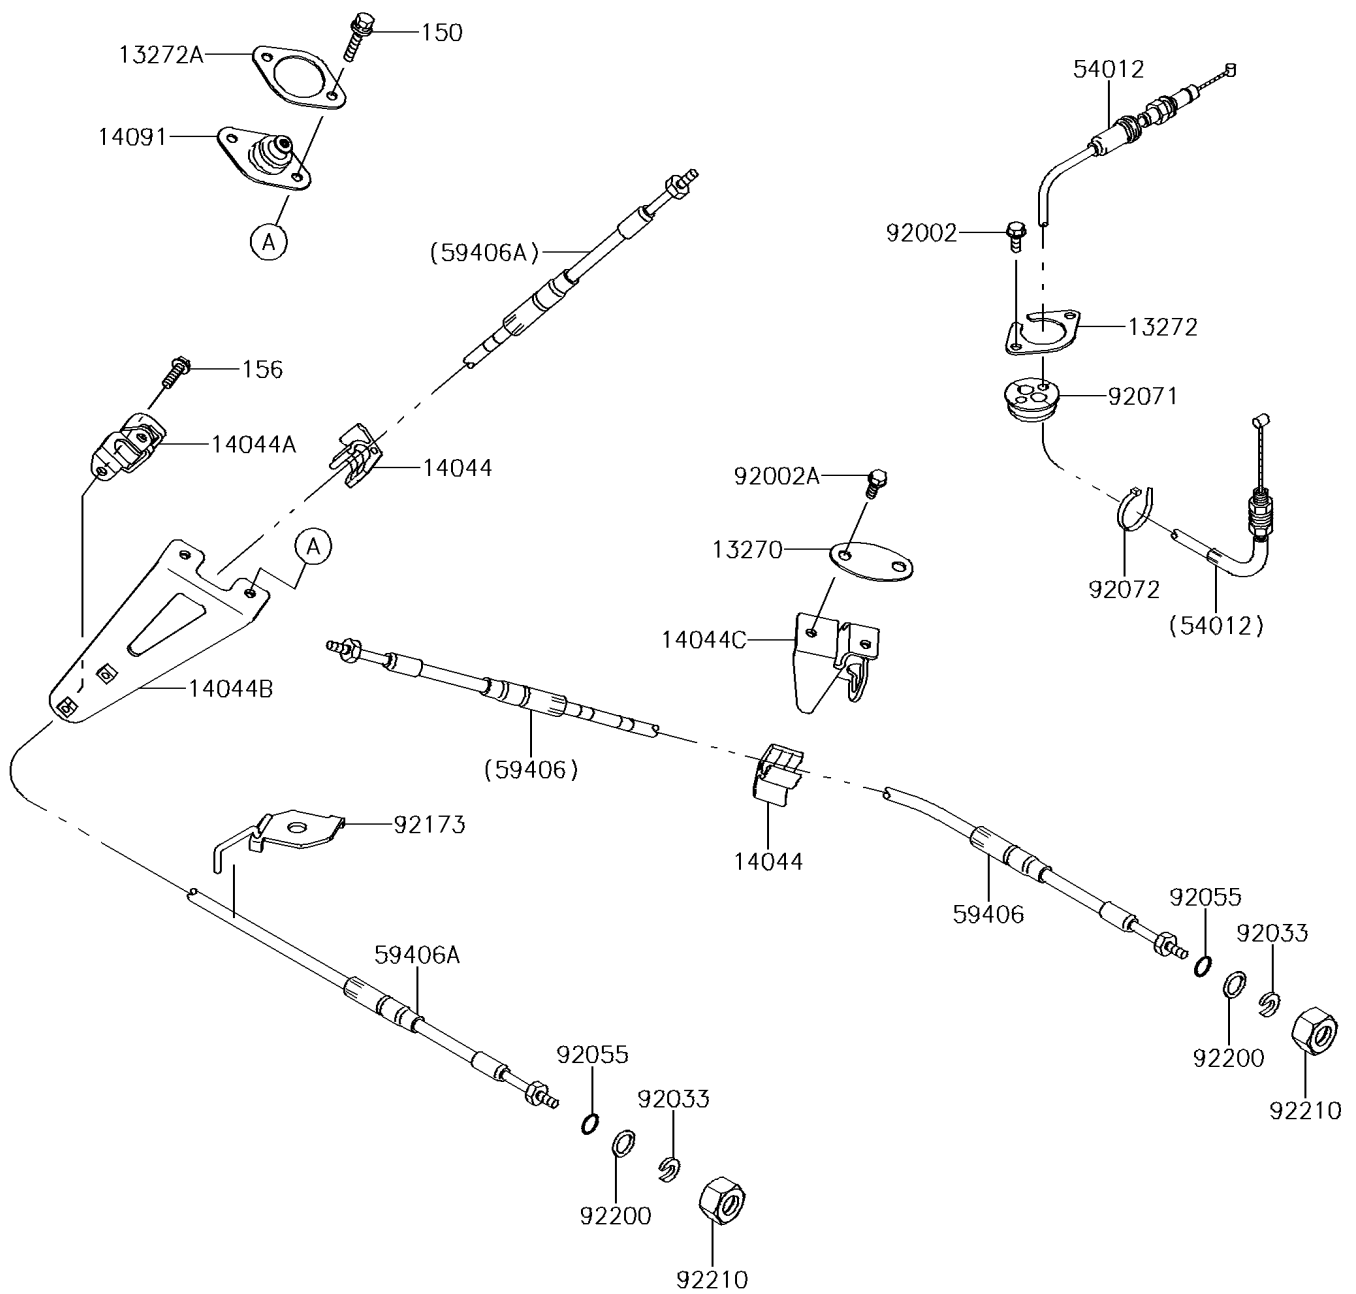

## 2018 JET SKI® ULTRA® 310R PARTS DIAGRAM

Cables

F3175

## 2018 JET SKI® ULTRA® 310R PARTS LIST

### Cables

ITEM NAME	PART NUMBER	QUANTITY
PLATE (Ref # 13270)	13270-3860	1
PLATE (Ref # 13272)	13272-3729	1
PLATE (Ref # 13272A)	13272-3730	1
HOLDER-CABLE (Ref # 14044)	14044-3765	1
HOLDER-CABLE, REVERSE (Ref # 14044A)	14044-3766	1
HOLDER-CABLE, REVERSE (Ref # 14044B)	14044-3767	1
HOLDER-CABLE, STEERING (Ref # 14044C)	14044-3769	1
COVER (Ref # 14091)	14091-3821	1
BOLT-WS, 6X25 (Ref # 150)	150R0625	1
BOLT-WP, 6X16 (Ref # 156)	156R0616	1
CABLE-THROTTLE (Ref # 54012)	54012-0592	1
CABLE-STRG (Ref # 59406)	59406-0003	1
CABLE-STRG, REVERSE (Ref # 59406A)	59406-0004	1
BOLT, 6X16 (Ref # 92002)	92002-3728	1
BOLT, 6X20 (Ref # 92002A)	92002-3755	1
RING-SNAP (Ref # 92033)	92033-3735	1
RING-O (Ref # 92055)	92055-3778	1
GROMMET, HARNESS (Ref # 92071)	92071-3790	1
BAND, L=368.3 (Ref # 92072)	92072-3872	1
CLAMP (Ref # 92173)	92173-3704	1
WASHER, 14.5X20X1.5 (Ref # 92200)	92200-3793	1
NUT, 22MM (Ref # 92210)	92210-3772	1