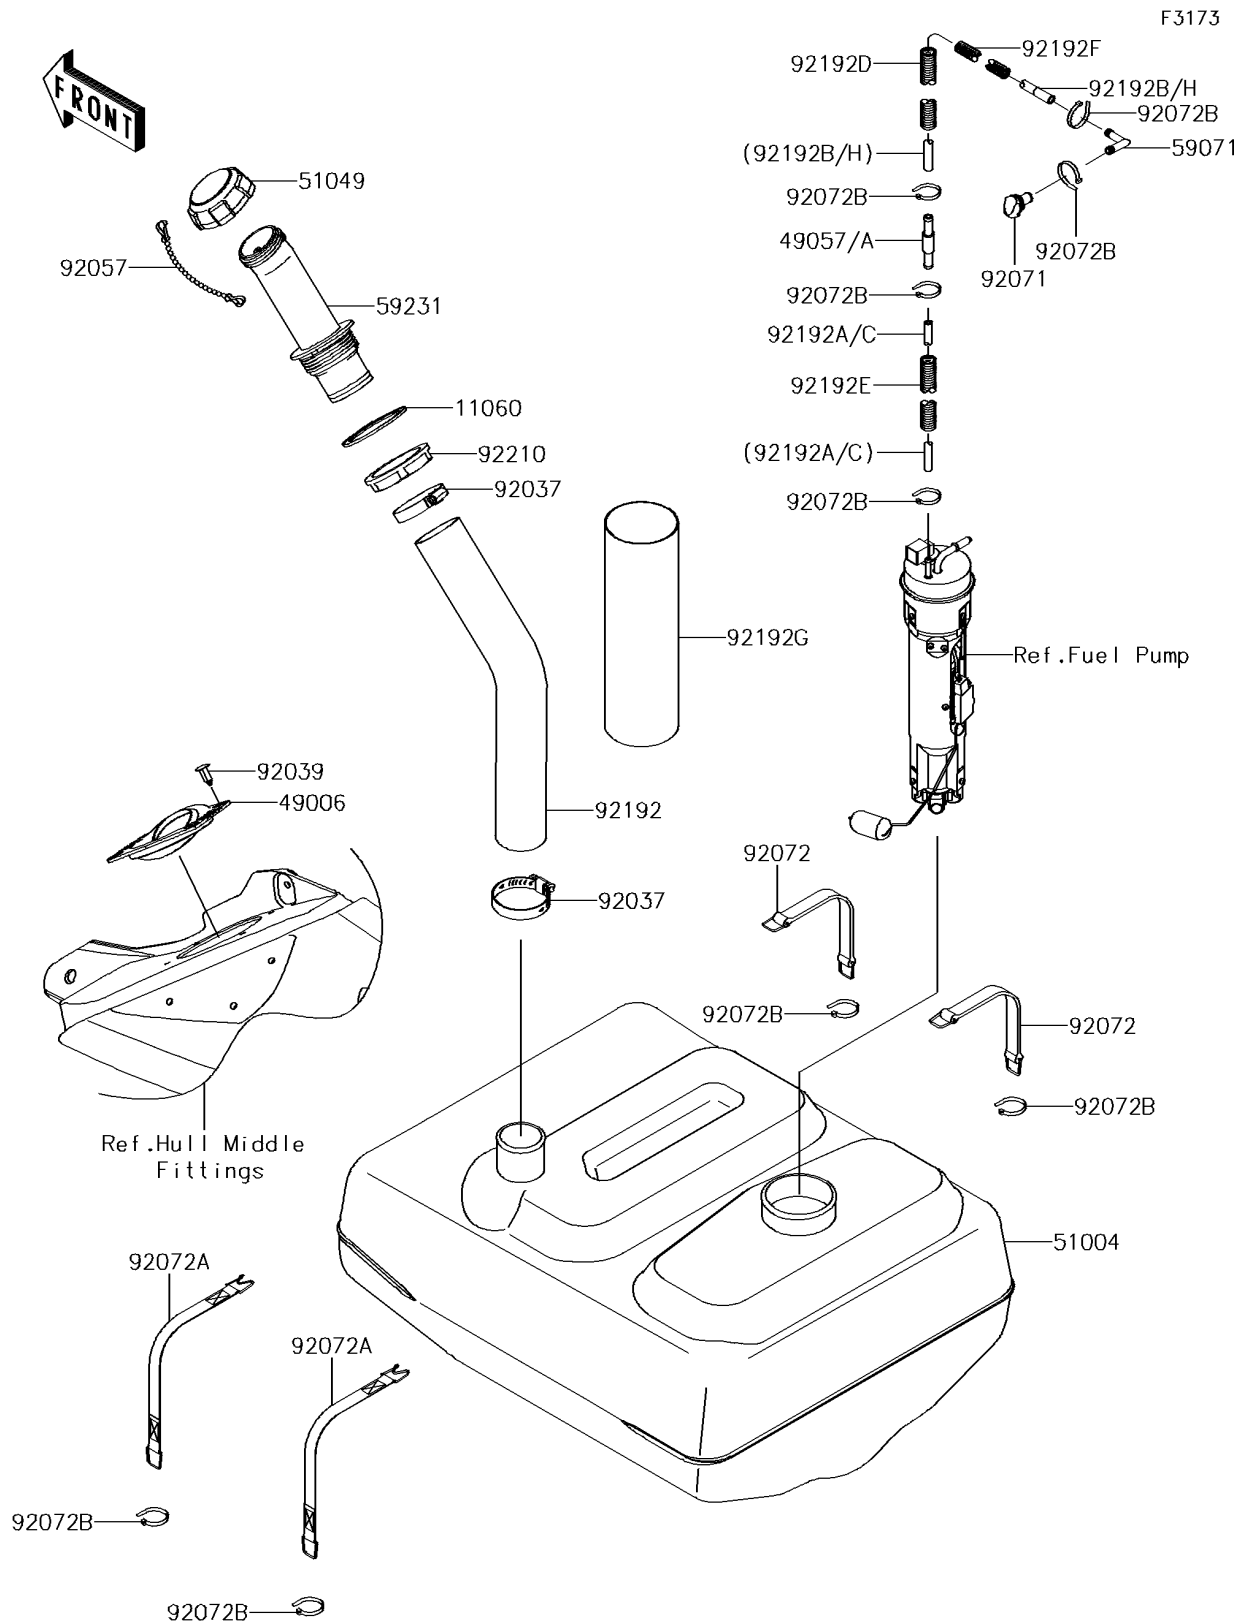

2018 JET SKI® ULTRA® 310R PARTS DIAGRAM

Fuel Tank

2018 JET SKI® ULTRA® 310R PARTS LIST

Fuel Tank

ITEM NAME	PART NUMBER	QUANTITY
GASKET,FUEL-FILLER (Ref # 11060)	11060-3780	1
BOOT (Ref # 49006)	49006-3719	1
VALVE-RELIEF (Ref # 49057)	49057-0002	1
TANK-FUEL (Ref # 51004)	51004-0710	1
CAP-TANK,FUEL (Ref # 51049)	51049-0713	1
JOINT (Ref # 59071)	59071-3736	1
FILLER,FUEL TANK (Ref # 59231)	59231-3727	1
CLAMP (Ref # 92037)	92037-3738	1
RIVET (Ref # 92039)	92039-3788	1
CHAIN,COVER,L=100 (Ref # 92057)	92057-3704	1
GROMMET (Ref # 92071)	92071-3841	1
BAND (Ref # 92072)	92072-3845	1
BAND (Ref # 92072A)	92072-3847	1
BAND,L=100.08 (Ref # 92072B)	92072-3882	1
TUBE,FUEL TANK-FILLER (Ref # 92192)	92192-1044	1
TUBE,5.8X10.8X1000 (Ref # 92192B)	92192-1515	1
TUBE,5.8X11X100 (Ref # 92192C)	92192-1795	1
TUBE,CORRUGATED,15.3X20.6X650 (Ref # 92192D)	92192-3748	1
TUBE,CORRUGATED,L=120 (Ref # 92192E)	92192-3749	1
TUBE,CORRUGATED,L=350 (Ref # 92192F)	92192-3788	1
TUBE,86X89X300 (Ref # 92192G)	92192-3822	1
NUT,FUEL FILLER (Ref # 92210)	92210-3802	1