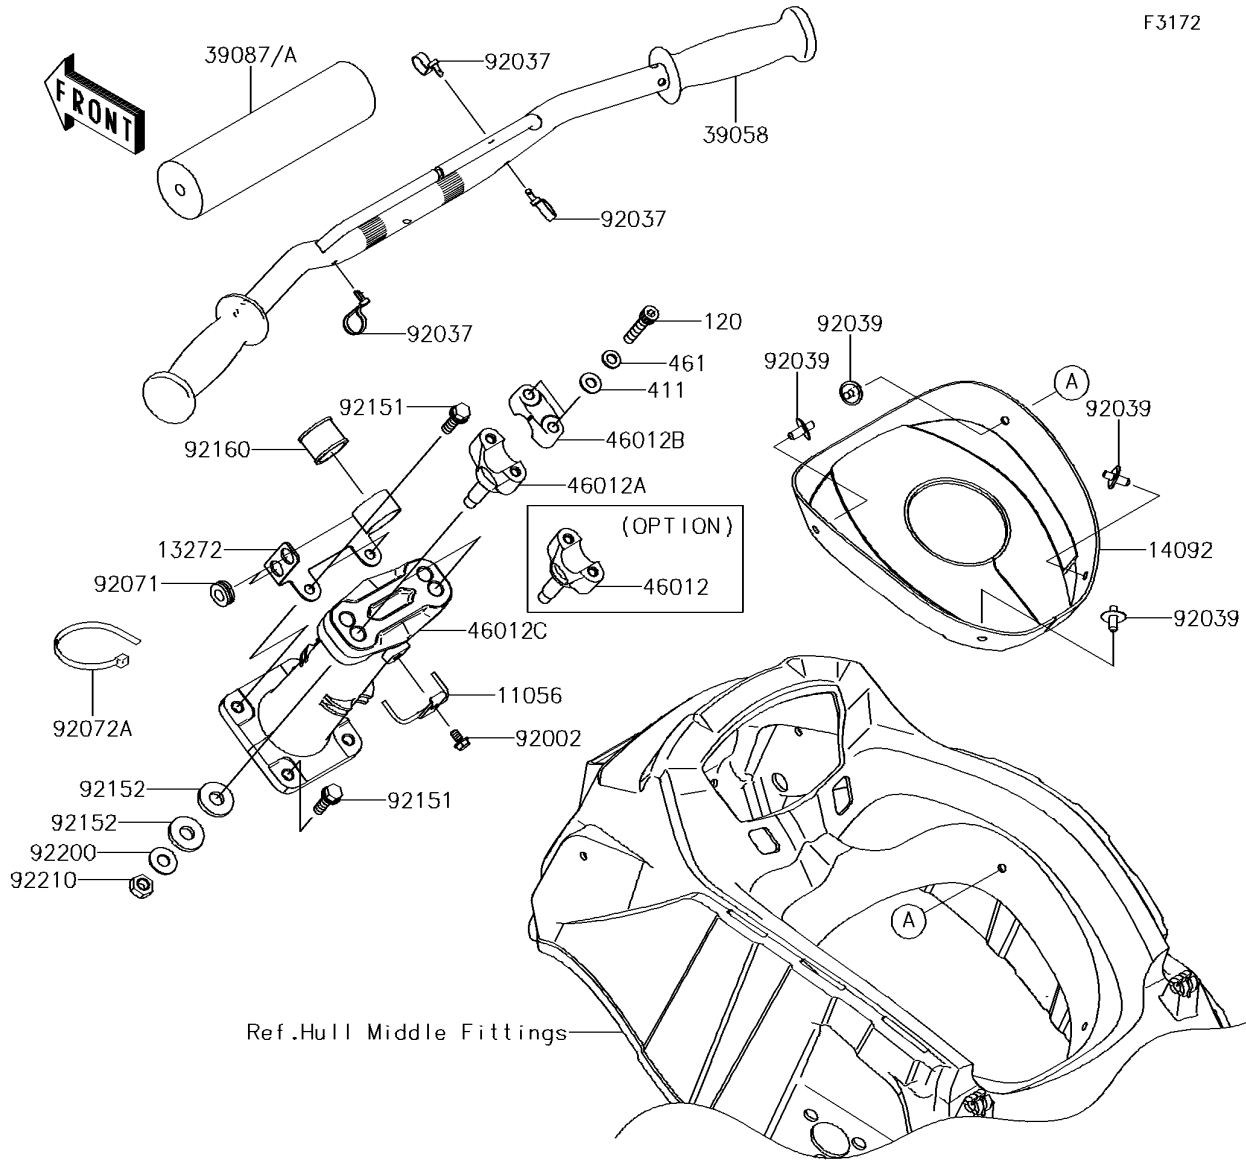

## 2018 JET SKI® ULTRA® 310R PARTS DIAGRAM

Handlebar

F3172

## 2018 JET SKI® ULTRA® 310R PARTS LIST

Handlebar

ITEM NAME	PART NUMBER	QUANTITY
BRACKET (Ref # 11056)	11056-2688	1
BOLT-SOCKET,8X40 (Ref # 120)	120R0840	1
SHAFT (Ref # 13107)	13107-3766	1
PLATE (Ref # 13272)	13272-1520	1
COVER,F.BLACK (Ref # 14092)	14092-1124-6Z	1
SCREW-PAN-CROS,5X14 (Ref # 220)	220R0514	1
SCREW-PAN-CROS,5X25 (Ref # 220A)	220R0525	1
SCREW-PAN-CROS,5X30 (Ref # 220B)	220R0530	1
SWITCH-ASSY,STOP&START (Ref # 27045)	27045-3767	1
HANDLE-COMP,F.BLACK (Ref # 39058)	39058-0021-6Z	1
LEVER-ASSY-THROTTLE (Ref # 39074)	39074-3729	1
LEVER-THROTTLE (Ref # 39075)	39075-3715	1
PAD-HANDLE (Ref # 39087A)	39087-0012	1
WASHER-PLAIN,8MM (Ref # 411)	411S0800	1
HOLDER-HANDLE,OFF SET 5MM (Ref # 46012)	46012-0333	1
HOLDER-HANDLE (Ref # 46012A)	46012-0334	1
HOLDER-HANDLE (Ref # 46012B)	46012-0336	1
HOLDER-HANDLE (Ref # 46012C)	46012-0339	1
WASHER-SPRING,8MM (Ref # 461)	461S0800	1
BOLT,6X12 (Ref # 92002)	92002-3763	1
RING-SNAP (Ref # 92033)	92033-3723	1
CLAMP,SPEED,L=58 (Ref # 92037)	92037-1163	1
RIVET (Ref # 92039)	92039-3785	1
GROMMET (Ref # 92071)	92071-3716	1
BAND,TETHER SWITCH (Ref # 92072)	92072-3809	1
BAND,L=372.24 (Ref # 92072A)	92072-3883	1
SPRING (Ref # 92144)	92144-3749	1
BOLT,8X30 (Ref # 92151)	92151-3771	1
COLLAR,12.5X28X5 (Ref # 92152)	92152-1850	1

## 2018 JET SKI® ULTRA® 310R PARTS LIST

Handlebar

ITEM NAME	PART NUMBER	QUANTITY
DAMPER,SPEED CONTROL (Ref # 92160)	92160-1625	1
WASHER,10.5X24X1.5 (Ref # 92200)	92200-0154	1
WASHER (Ref # 92200A)	92200-3738	1
NUT,LOCK,10MM (Ref # 92210)	92210-3792	1