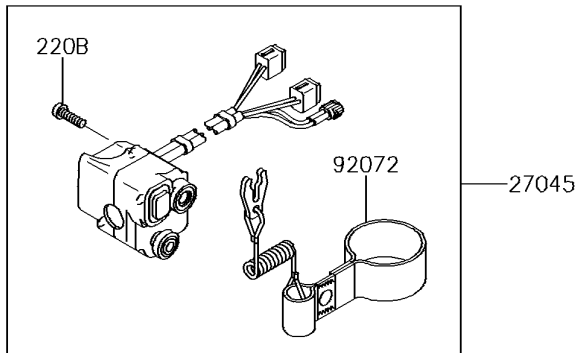

## 2018 JET SKI® ULTRA® 310R PARTS DIAGRAM

Handlebar

F3172

## 2018 JET SKI® ULTRA® 310R PARTS LIST

Handlebar

ITEM NAME	PART NUMBER	QUANTITY
BRACKET (Ref # 11056)	11056-2688	1
BOLT-SOCKET,8X40 (Ref # 120)	120R0840	1
SHAFT (Ref # 13107)	13107-3766	1
PLATE (Ref # 13272)	13272-1520	1
COVER,F.BLACK (Ref # 14092)	14092-1124-6Z	1
SCREW-PAN-CROS,5X14 (Ref # 220)	220R0514	1
SCREW-PAN-CROS,5X25 (Ref # 220A)	220R0525	1
SCREW-PAN-CROS,5X30 (Ref # 220B)	220R0530	1
SWITCH-ASSY,STOP&START (Ref # 27045)	27045-3767	1
HANDLE-COMP,F.BLACK (Ref # 39058)	39058-0021-6Z	1
LEVER-ASSY-THROTTLE (Ref # 39074)	39074-3729	1
LEVER-THROTTLE (Ref # 39075)	39075-3715	1
PAD-HANDLE (Ref # 39087A)	39087-0012	1
WASHER-PLAIN,8MM (Ref # 411)	411S0800	1
HOLDER-HANDLE,OFF SET 5MM (Ref # 46012)	46012-0333	1
HOLDER-HANDLE (Ref # 46012A)	46012-0334	1
HOLDER-HANDLE (Ref # 46012B)	46012-0336	1
HOLDER-HANDLE (Ref # 46012C)	46012-0339	1
WASHER-SPRING,8MM (Ref # 461)	461S0800	1
BOLT,6X12 (Ref # 92002)	92002-3763	1
RING-SNAP (Ref # 92033)	92033-3723	1
CLAMP,SPEED,L=58 (Ref # 92037)	92037-1163	1
RIVET (Ref # 92039)	92039-3785	1
GROMMET (Ref # 92071)	92071-3716	1
BAND,TETHER SWITCH (Ref # 92072)	92072-3809	1
BAND,L=372.24 (Ref # 92072A)	92072-3883	1
SPRING (Ref # 92144)	92144-3749	1
BOLT,8X30 (Ref # 92151)	92151-3771	1
COLLAR,12.5X28X5 (Ref # 92152)	92152-1850	1

## 2018 JET SKI® ULTRA® 310R PARTS LIST

Handlebar

ITEM NAME	PART NUMBER	QUANTITY
DAMPER,SPEED CONTROL (Ref # 92160)	92160-1625	1
WASHER,10.5X24X1.5 (Ref # 92200)	92200-0154	1
WASHER (Ref # 92200A)	92200-3738	1
NUT,LOCK,10MM (Ref # 92210)	92210-3792	1