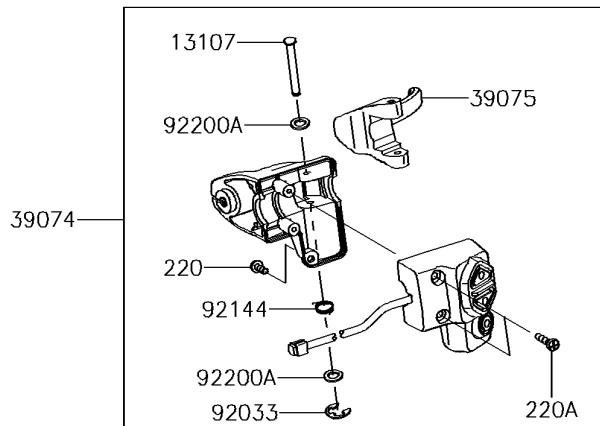

## 2018 JET SKI® ULTRA® 310R PARTS DIAGRAM

Handlebar

F3172

## 2018 JET SKI® ULTRA® 310R PARTS LIST

Handlebar

ITEM NAME	PART NUMBER	QUANTITY
BRACKET (Ref # 11056)	11056-2688	1
BOLT-SOCKET,8X40 (Ref # 120)	120R0840	1
SHAFT (Ref # 13107)	13107-3766	1
PLATE (Ref # 13272)	13272-1520	1
COVER,F.BLACK (Ref # 14092)	14092-1124-6Z	1
SCREW-PAN-CROS,5X14 (Ref # 220)	220R0514	1
SCREW-PAN-CROS,5X25 (Ref # 220A)	220R0525	1
SCREW-PAN-CROS,5X30 (Ref # 220B)	220R0530	1
SWITCH-ASSY,STOP&START (Ref # 27045)	27045-3767	1
HANDLE-COMP,F.BLACK (Ref # 39058)	39058-0021-6Z	1
LEVER-ASSY-THROTTLE (Ref # 39074)	39074-3729	1
LEVER-THROTTLE (Ref # 39075)	39075-3715	1
PAD-HANDLE (Ref # 39087A)	39087-0012	1
WASHER-PLAIN,8MM (Ref # 411)	411S0800	1
HOLDER-HANDLE,OFF SET 5MM (Ref # 46012)	46012-0333	1
HOLDER-HANDLE (Ref # 46012A)	46012-0334	1
HOLDER-HANDLE (Ref # 46012B)	46012-0336	1
HOLDER-HANDLE (Ref # 46012C)	46012-0339	1
WASHER-SPRING,8MM (Ref # 461)	461S0800	1
BOLT,6X12 (Ref # 92002)	92002-3763	1
RING-SNAP (Ref # 92033)	92033-3723	1
CLAMP,SPEED,L=58 (Ref # 92037)	92037-1163	1
RIVET (Ref # 92039)	92039-3785	1
GROMMET (Ref # 92071)	92071-3716	1
BAND,TETHER SWITCH (Ref # 92072)	92072-3809	1
BAND,L=372.24 (Ref # 92072A)	92072-3883	1
SPRING (Ref # 92144)	92144-3749	1
BOLT,8X30 (Ref # 92151)	92151-3771	1
COLLAR,12.5X28X5 (Ref # 92152)	92152-1850	1

## 2018 JET SKI® ULTRA® 310R PARTS LIST

Handlebar

ITEM NAME	PART NUMBER	QUANTITY
DAMPER,SPEED CONTROL (Ref # 92160)	92160-1625	1
WASHER,10.5X24X1.5 (Ref # 92200)	92200-0154	1
WASHER (Ref # 92200A)	92200-3738	1
NUT,LOCK,10MM (Ref # 92210)	92210-3792	1