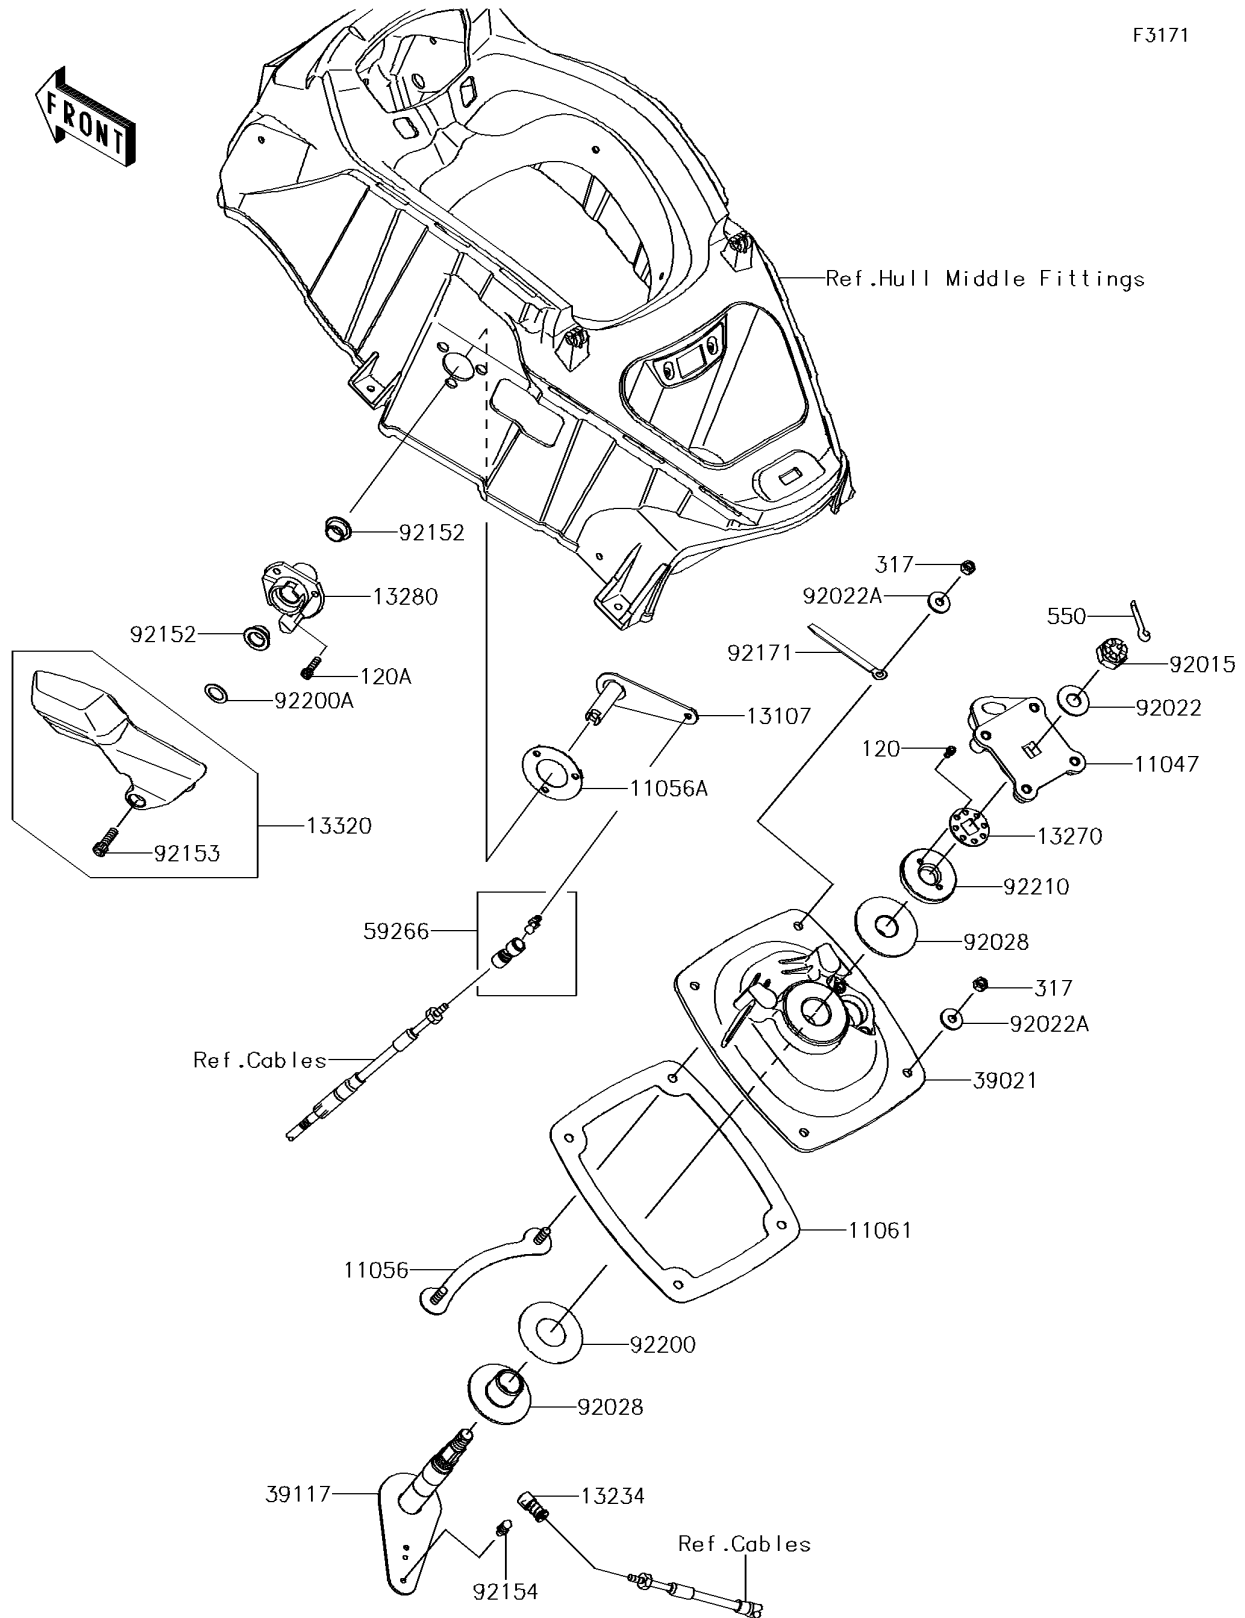

2018 JET SKI® ULTRA® 310R PARTS DIAGRAM

Handle Pole

F3171

2018 JET SKI® ULTRA® 310R PARTS LIST

Handle Pole

ITEM NAME	PART NUMBER	QUANTITY
BRACKET,HANDLE HOLDER (Ref # 11047)	11047-3759	1
BRACKET,HANDLE POLE BRACKET (Ref # 11056)	11056-3712	1
BRACKET (Ref # 11056A)	11056-3713	1
GASKET,HANDLE POLE BRACKET (Ref # 11061)	11061-3739	1
BOLT-SOCKET,5X10 (Ref # 120)	120R0510	1
BOLT-SOCKET,6X20 (Ref # 120A)	120R0620	1
SHAFT (Ref # 13107)	13107-3799	1
SHAFT-COMP (Ref # 13234)	13234-3713	1
PLATE,STEERING NUT (Ref # 13270)	13270-3808	1
HOLDER (Ref # 13280)	13280-0790	1
LEVER-ASSY,REVERSE (Ref # 13320)	13320-0027	1
NUT-HEX-SMALL,8MM (Ref # 317)	317R0800	1
BRACKET-HANDLE POLE (Ref # 39021)	39021-3716	1
SHAFT-STRG (Ref # 39117)	39117-3715	1
PIN-COTTER,3X35 (Ref # 550)	550S3035	1
JOINT-BALL (Ref # 59266)	59266-3710	1
NUT,CASTLE,14MM (Ref # 92015)	92015-3805	1
WASHER,15X34X2.0 (Ref # 92022)	92022-3738	1
WASHER,8.4X23X2.5 (Ref # 92022A)	92022-3744	1
BUSHING,STEERING (Ref # 92028)	92028-3748	1
COLLAR (Ref # 92152)	92152-3748	1
BOLT,SOCKET,8X25 (Ref # 92153)	92153-3739	1
BOLT,BALL,6MM (Ref # 92154)	92154-3710	1
CLAMP,L=150 (Ref # 92171)	92171-3717	1
WASHER,32.5X70X2 (Ref # 92200)	92200-3718	1
WASHER,16.5X25X1 (Ref # 92200A)	92200-3800	1
NUT,STEERING SHAFT,22MM (Ref # 92210)	92210-3800	1