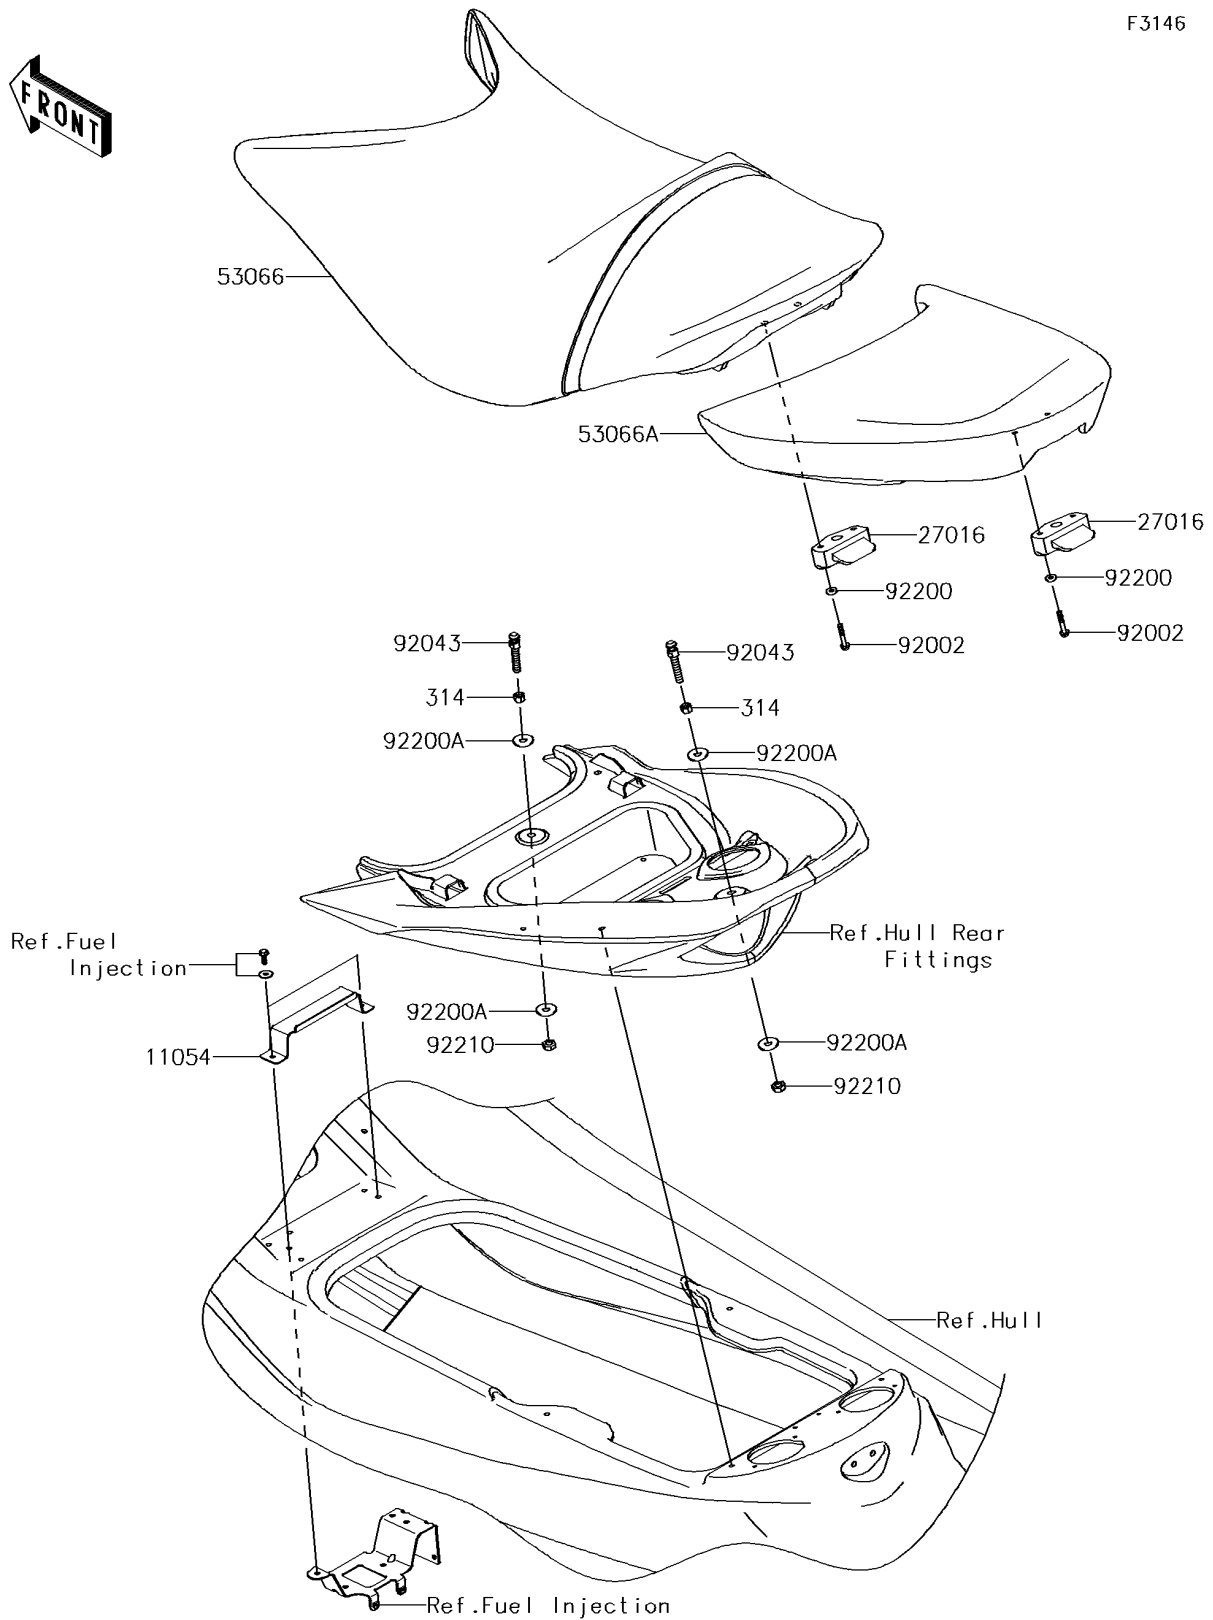

2018 JET SKI® ULTRA® 310R PARTS DIAGRAM

Seat

F3146

2018 JET SKI® ULTRA® 310R PARTS LIST

Seat

ITEM NAME	PART NUMBER	QUANTITY
BRACKET,FRONT SEAT (Ref # 11054)	11054-3702	1
LOCK-ASSY,SEAT,FR&RR (Ref # 27016)	27016-3758	1
NUT-HEX-FINE,10MM (Ref # 314)	314R1000	1
SEAT-ASSY,FR,GRN/BLK+BAND GRN (Ref # 53066)	53066-0407-41P	1
SEAT-ASSY,RR,GREEN/BLACK (Ref # 53066A)	53066-0419-336	1
BOLT,6X40 (Ref # 92002)	92002-3716	1
PIN (Ref # 92043)	92043-3763	1
WASHER,6.5X16X2.0 (Ref # 92200)	92200-1543	1
WASHER (Ref # 92200A)	92200-3762	1
NUT,LOCK,10MM (Ref # 92210)	92210-3792	1