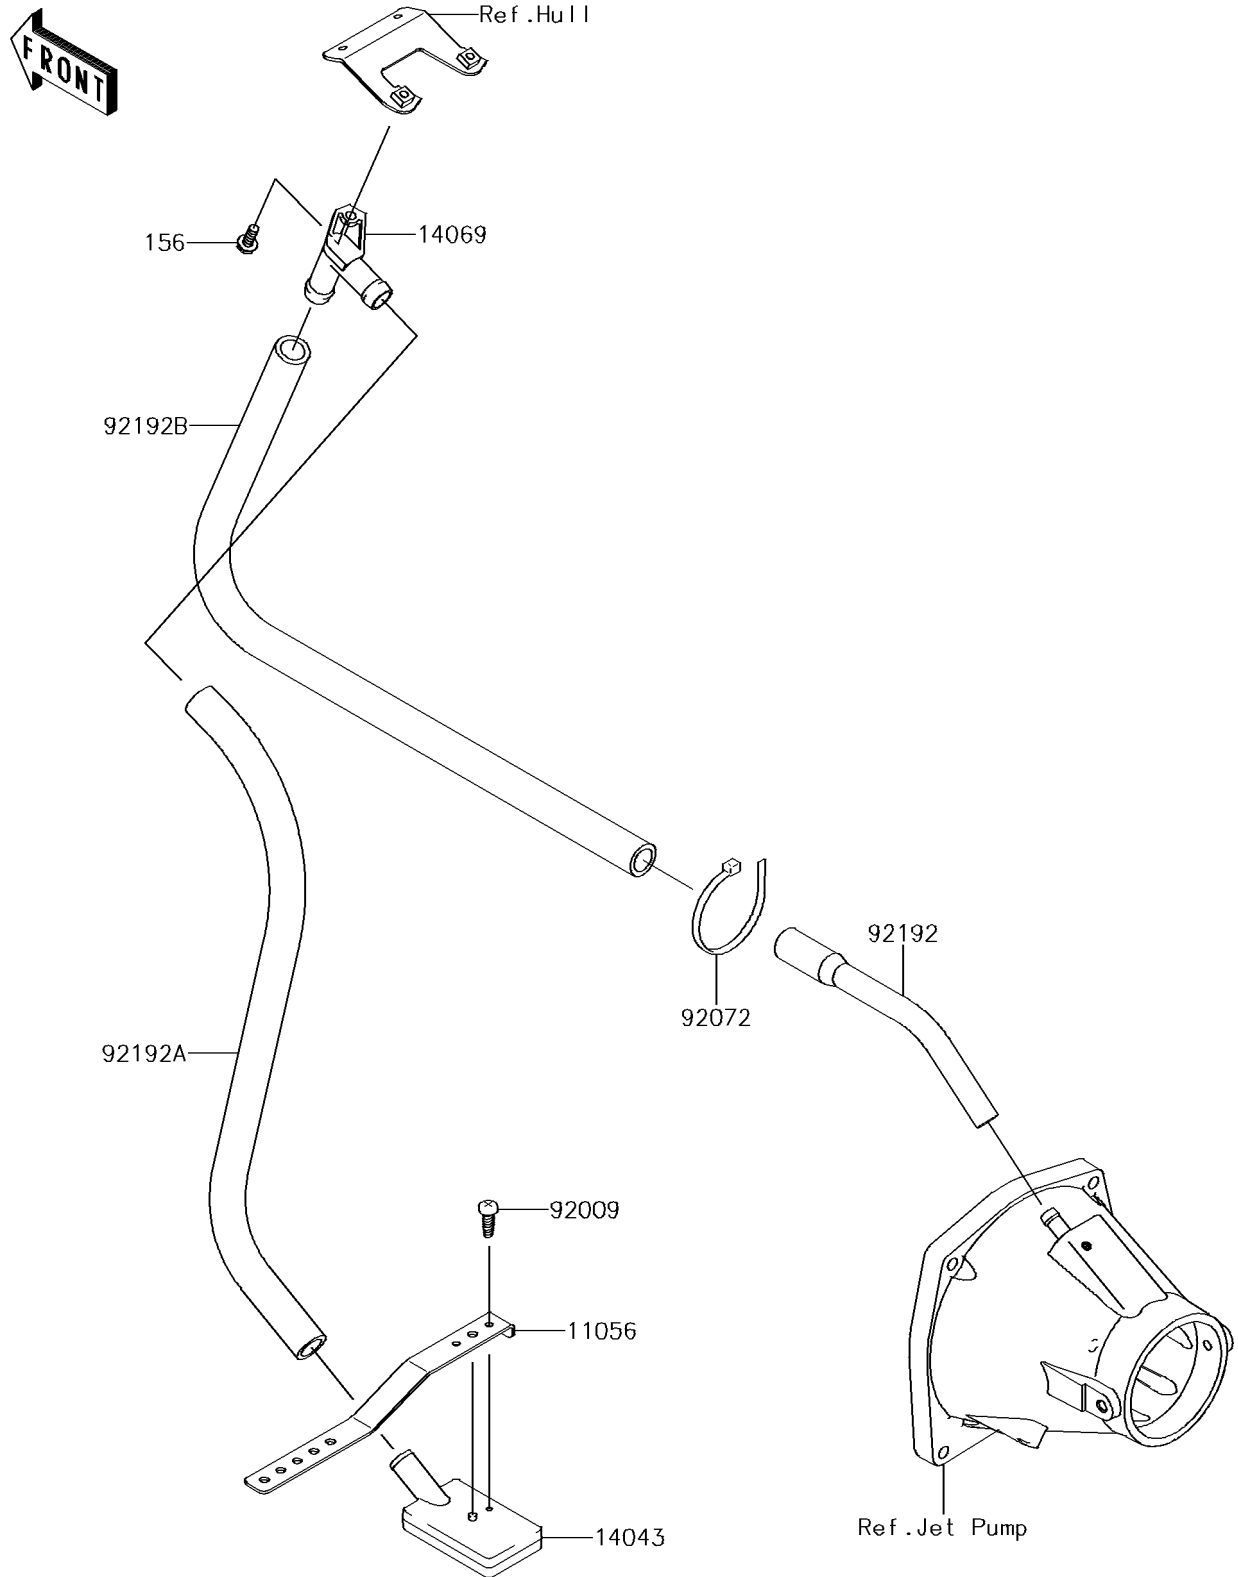

## 2018 JET SKI® ULTRA® 310R PARTS DIAGRAM

Bilge System

F3145

## 2018 JET SKI® ULTRA® 310R PARTS LIST

Bilge System

ITEM NAME	PART NUMBER	QUANTITY
BRACKET,LH&RH (Ref # 11056)	11056-3721	1
FILTER (Ref # 14043)	14043-3711	1
BREATHER (Ref # 14069)	14069-3708	1
BOLT-WP,6X16 (Ref # 156)	156R0616	1
SCREW,TAPPING,4X14 (Ref # 92009)	92009-3762	1
BAND,L=188.85 (Ref # 92072)	92072-0105	1
TUBE,HULL-NOZZLE (Ref # 92192)	92192-3753	1
TUBE,FILTER-BREATHER (Ref # 92192A)	92192-3755	1
TUBE,BREATHER-HULL (Ref # 92192B)	92192-3826	1