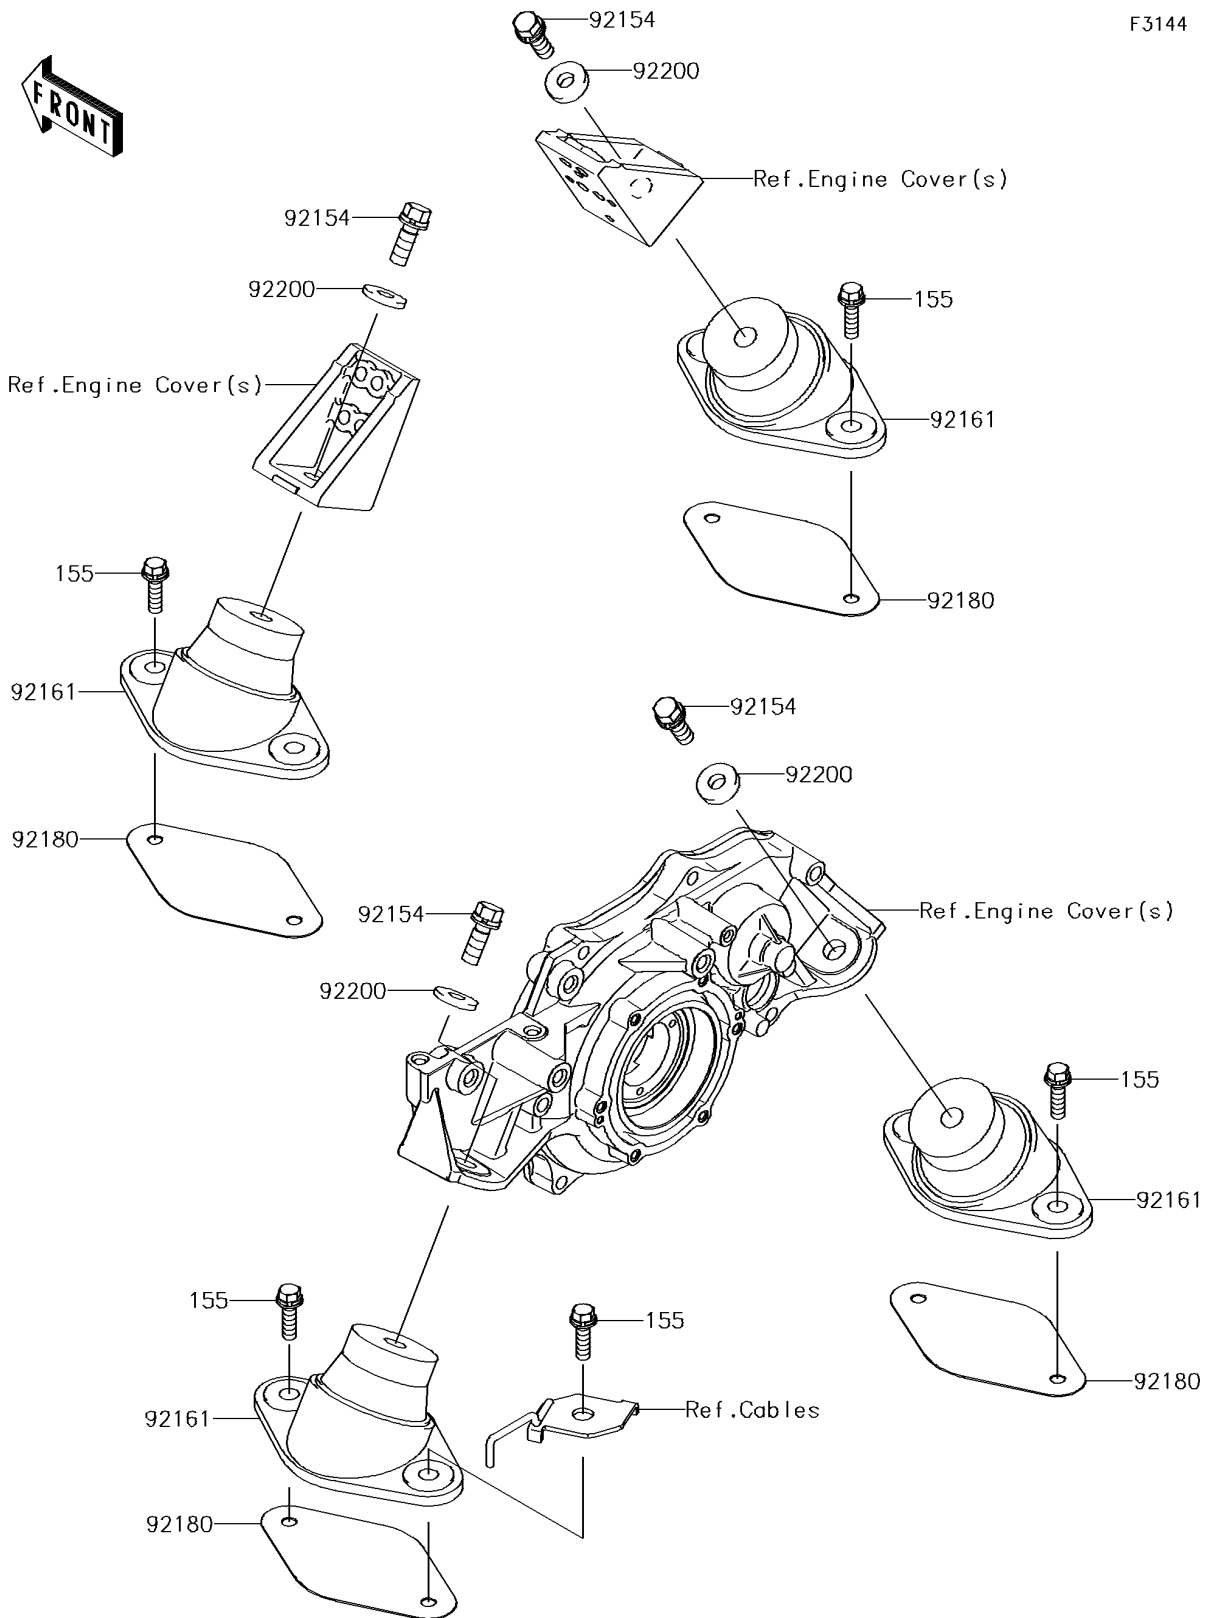

2018 JET SKI® ULTRA® 310R PARTS DIAGRAM

Engine Mount

F3144

2018 JET SKI® ULTRA® 310R PARTS LIST

Engine Mount

ITEM NAME	PART NUMBER	QUANTITY
BOLT-WSP-SMALL,8X30 (Ref # 155)	155R0830	1
BOLT,WSP,10X30 (Ref # 92154)	92154-3715	1
DAMPER,ENGINE MOUNT (Ref # 92161)	92161-3789	1
SHIM,T=1.0 (Ref # 92180)	92180-3716	1
WASHER,10.5X26X4 (Ref # 92200)	92200-3798	1