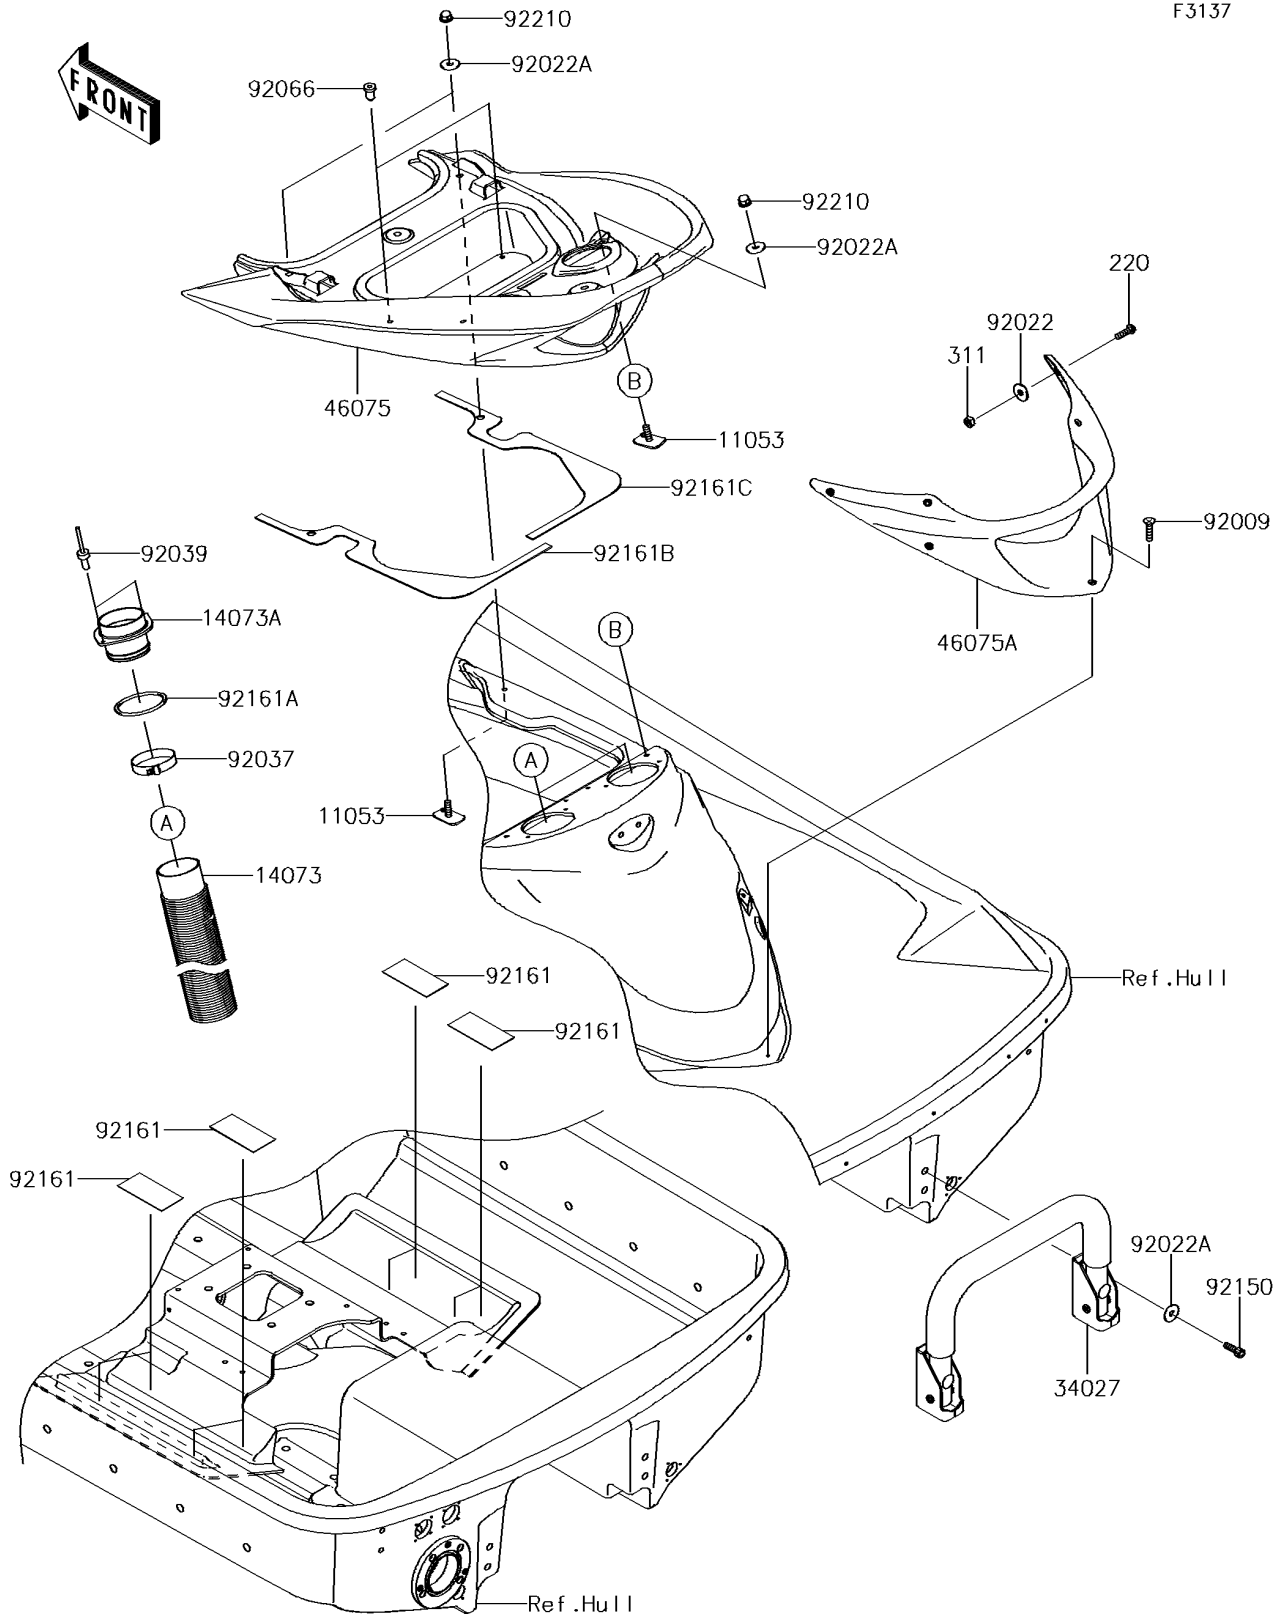

2018 JET SKI® ULTRA® 310R PARTS DIAGRAM

Hull Rear Fittings

F3137

2018 JET SKI® ULTRA® 310R PARTS LIST

Hull Rear Fittings

ITEM NAME	PART NUMBER	QUANTITY
BRACKET (Ref # 11053)	11053-3776	1
DUCT,L=800 (Ref # 14073)	14073-3804	1
DUCT (Ref # 14073A)	14073-3805	1
SCREW-PAN-CROS,6X20 (Ref # 220)	220R0620	1
NUT-HEX,6MM (Ref # 311)	311AA0600	1
STEP-ASSY (Ref # 34027)	34027-0067	1
GRIP,RR (Ref # 46075)	46075-0589	1
GRIP,HANDLE (Ref # 46075A)	46075-3765	1
SCREW,TAPPING,6X20 (Ref # 92009)	92009-3842	1
WASHER,6.5X20X1.6 (Ref # 92022)	92022-1557	1
WASHER,6.5X20X1.5 (Ref # 92022A)	92022-3710	1
CLAMP (Ref # 92037)	92037-3738	1
RIVET (Ref # 92039)	92039-3775	1
PLUG (Ref # 92066)	92066-3773	1
BOLT,SOCKET,6X18 (Ref # 92150)	92150-3775	1
DAMPER (Ref # 92161)	92161-3728	1
DAMPER (Ref # 92161A)	92161-3769	1
DAMPER (Ref # 92161B)	92161-3781	1
DAMPER (Ref # 92161C)	92161-3782	1
NUT,CAP,6MM (Ref # 92210)	92210-3785	1