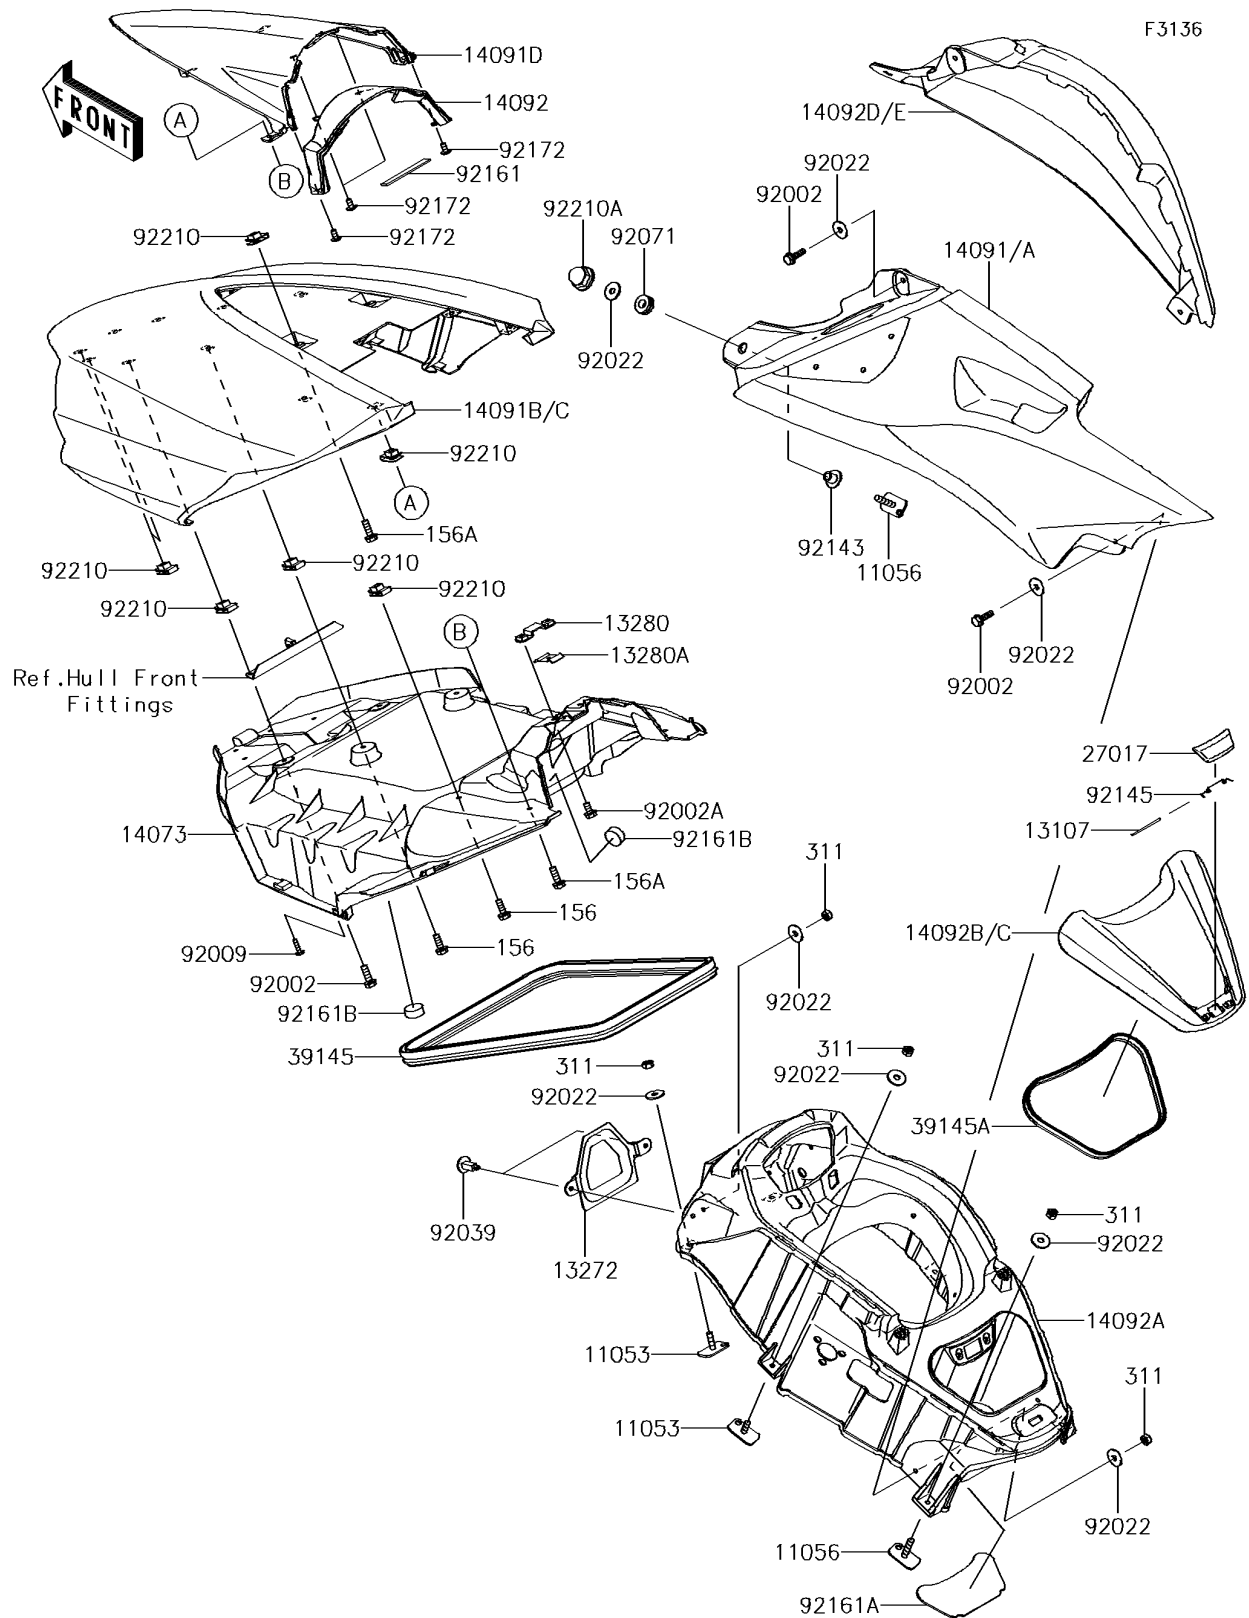

2018 JET SKI® ULTRA® 310R PARTS DIAGRAM

Hull Middle Fittings

2018 JET SKI® ULTRA® 310R PARTS LIST

Hull Middle Fittings

ITEM NAME	PART NUMBER	QUANTITY
BRACKET (Ref # 11053)	11053-3776	1
BRACKET (Ref # 11056)	11056-3724	1
SHAFT (Ref # 13107)	13107-3790	1
PLATE,INTAKE COVER (Ref # 13272)	13272-1221	1
HOLDER,ROD (Ref # 13280)	13280-3749	1
HOLDER,ROD (Ref # 13280A)	13280-3751	1
DUCT,HATCH,INNER (Ref # 14073)	14073-3837	1
COVER,SIDE,LH,M.S.WHITE+EBY (Ref # 14091)	14091-3780-57J	1
COVER,FR HATCH,M.S.WHITE+EBY (Ref # 14091B)	14091-3824-57J	1
COVER,METER,FR (Ref # 14091D)	14091-3825	1
COVER,METER,RR,EBONY (Ref # 14092)	14092-0776-H8	1
COVER,HANDLE,F.BLACK (Ref # 14092A)	14092-1123-6Z	1
COVER,CENTER STORAGE,M.S.WHITE (Ref # 14092B)	14092-3701-31Y	1
COVER,SIDE,RH,M.S.WHITE+EBY (Ref # 14092D)	14092-3708-57J	1
BOLT-WP,6X18 (Ref # 156)	156R0618	1
BOLT-WP,6X20 (Ref # 156A)	156R0620	1
LOCK,CENTER STORAGE (Ref # 27017)	27017-3726	1
NUT-HEX,6MM (Ref # 311)	311R0600	1
TRIM-SEAL (Ref # 39145)	39145-3793	1
TRIM-SEAL,L=720 (Ref # 39145A)	39145-3802	1
BOLT,6X20 (Ref # 92002)	92002-3755	1
BOLT,6X12 (Ref # 92002A)	92002-3763	1
SCREW,TAPPING,4X16 (Ref # 92009)	92009-3849	1
WASHER,6.5X20X1.5 (Ref # 92022)	92022-3710	1
RIVET (Ref # 92039)	92039-3788	1
GROMMET (Ref # 92071)	92071-3716	1
COLLAR (Ref # 92143)	92143-3750	1
SPRING (Ref # 92145)	92145-3729	1
DAMPER,16X100X3.18 (Ref # 92161)	92161-0968	1

2018 JET SKI® ULTRA® 310R PARTS LIST

Hull Middle Fittings

ITEM NAME	PART NUMBER	QUANTITY
DAMPER,CENTER STORAGE (Ref # 92161A)	92161-3773	1
DAMPER (Ref # 92161B)	92161-3790	1
SCREW,5X12 (Ref # 92172)	92172-3714	1
NUT,6MM (Ref # 92210)	92210-3768	1
NUT,CAP,6MM (Ref # 92210A)	92210-3785	1