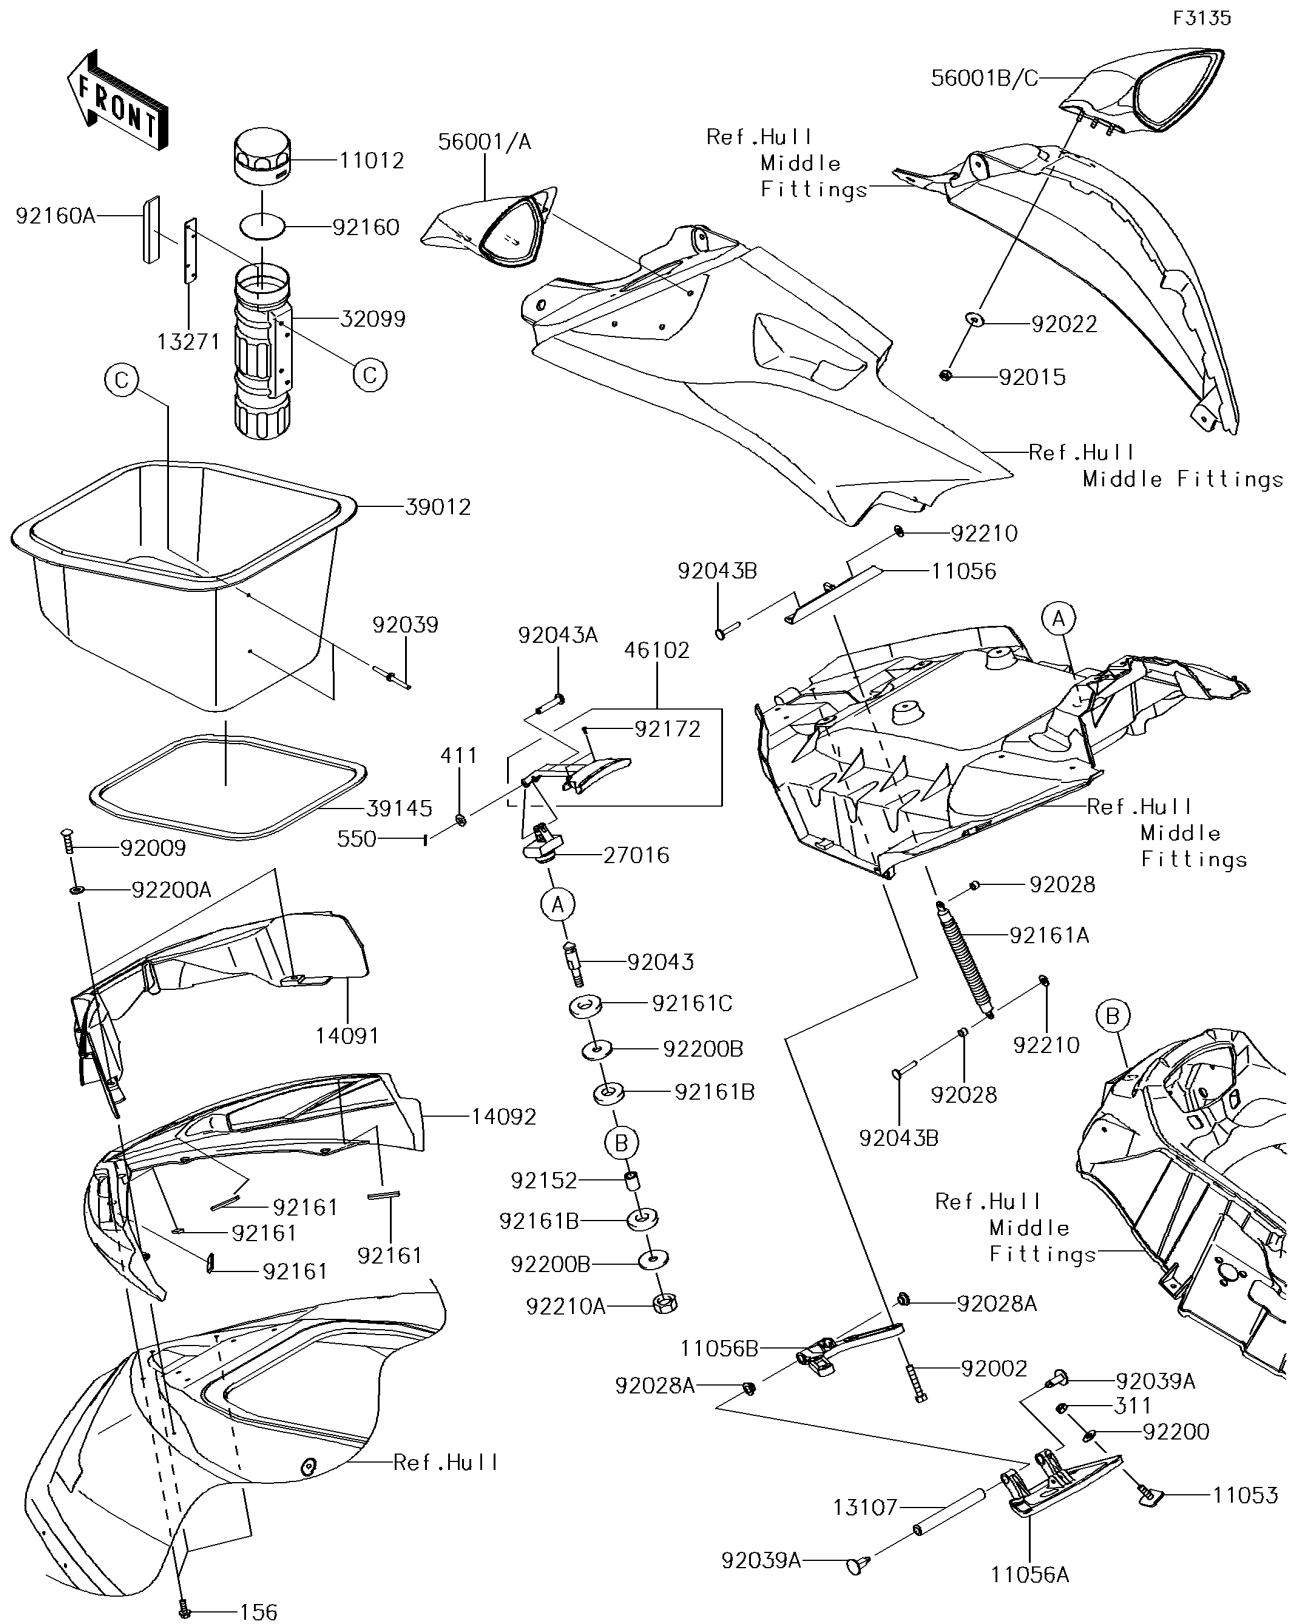

## 2018 JET SKI® ULTRA® 310R PARTS LIST

Hull Front Fittings

ITEM NAME	PART NUMBER	QUANTITY
CAP,FIRE EXTINGUISHER (Ref # 11012)	11012-3766	1
BRACKET (Ref # 11053)	11053-3776	1
BRACKET (Ref # 11056)	11056-3703	1
BRACKET (Ref # 11056A)	11056-3725	1
BRACKET (Ref # 11056B)	11056-3726	1
SHAFT,FRONT HINGE (Ref # 13107)	13107-3802	1
PLATE,FIRE EXTINGUISHER (Ref # 13271)	13271-3775	1
COVER,FR,INSIDE (Ref # 14091)	14091-3828	1
COVER,FR,TOP,EBONY (Ref # 14092)	14092-0775-H8	1
LOCK-ASSY,HATCH (Ref # 27016)	27016-3761	1
CASE,FIRE EXTINGUISHER (Ref # 32099)	32099-3769	1
CASE-STORAGE (Ref # 39012)	39012-0034	1
TRIM-SEAL,L=1627 (Ref # 39145)	39145-3807	1
ROD,HATCH LOCK (Ref # 46102)	46102-3734	1
MIRROR-ASSY,LH,M.S.WHITE (Ref # 56001)	56001-0265-31Y	1
MIRROR-ASSY,RH,M.S.WHITE (Ref # 56001B)	56001-0266-31Y	1
BOLT,6X30 (Ref # 92002)	92002-3726	1
SCREW,TAPPING,6X20 (Ref # 92009)	92009-3842	1
NUT,LOCK,6MM (Ref # 92015)	92015-3766	1
WASHER,6.5X20X1.5 (Ref # 92022)	92022-3710	1
BUSHING (Ref # 92028)	92028-3765	1
BUSHING (Ref # 92028A)	92028-3770	1
RIVET (Ref # 92039)	92039-3783	1
RIVET (Ref # 92039A)	92039-3788	1
PIN (Ref # 92043)	92043-0754	1
PIN,6X33 (Ref # 92043A)	92043-0795	1
PIN,6X33 (Ref # 92043B)	92043-3748	1
COLLAR,8.2X14X16.2 (Ref # 92152)	92152-0979	1
DAMPER (Ref # 92160)	92160-3814	1

## 2018 JET SKI® ULTRA® 310R PARTS LIST

Hull Front Fittings

ITEM NAME	PART NUMBER	QUANTITY
DAMPER (Ref # 92160A)	92160-3821	1
DAMPER,10X50X4 (Ref # 92161)	92161-1373	1
DAMPER,HATCH (Ref # 92161A)	92161-1580	1
DAMPER (Ref # 92161B)	92161-3739	1
DAMPER (Ref # 92161C)	92161-3747	1
SCREW,3X8 (Ref # 92172)	92172-3716	1
WASHER,6.5X16X1.0 (Ref # 92200)	92200-3712	1
WASHER,6.5X14.5X1.5 (Ref # 92200A)	92200-3775	1
WASHER,8.5X32X2 (Ref # 92200B)	92200-3786	1
BOLT-WP,5X16 (Ref # 156)	156R0516	1
NUT-HEX,6MM (Ref # 311)	311R0600	1
WASHER-PLAIN,6MM (Ref # 411)	411S0600	1
PIN-COTTER,1.6X15 (Ref # 550)	550S1615	1
NUT,SPEED,6MM (Ref # 92210)	92210-3739	1
NUT,LOCK,8MM (Ref # 92210A)	92210-3742	1