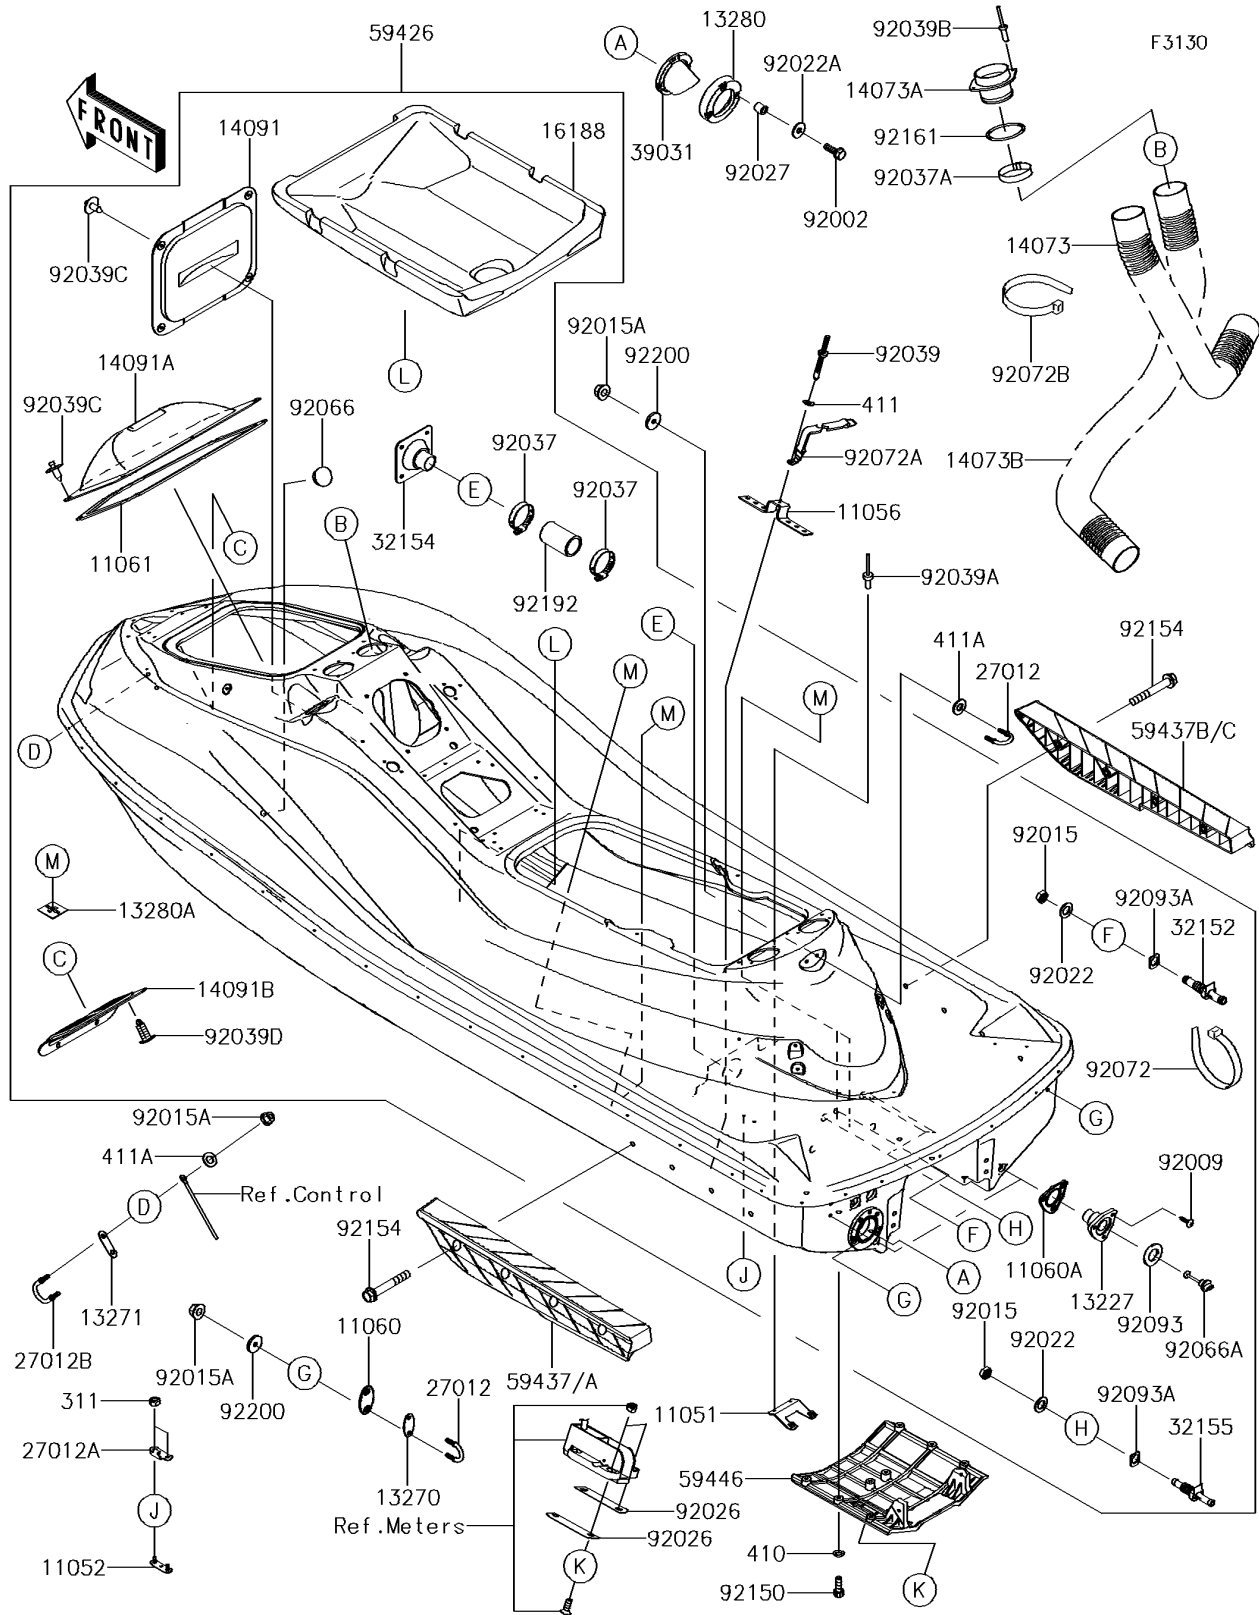

## 2018 JET SKI® ULTRA® 310R PARTS LIST

Hull

ITEM NAME	PART NUMBER	QUANTITY
BRACKET,BREATHER-BILGE (Ref # 11051)	11051-3802	1
BRACKET,RR DUCT (Ref # 11052)	11052-3712	1
BRACKET,WATER MUFFLER (Ref # 11056)	11056-3722	1
GASKET,U HOOK,RR (Ref # 11060)	11060-3800	1
GASKET,DRAIN PLUG (Ref # 11060A)	11060-3801	1
GASKET,BATTERY COVER (Ref # 11061)	11061-3754	1
HOUSING,DRAIN PLUG,F.BLACK (Ref # 13227)	13227-3721-6Z	1
PLATE (Ref # 13270)	13270-3860	1
PLATE (Ref # 13271)	13271-3724	1
HOLDER,EXHAUST VALVE (Ref # 13280)	13280-3718	1
HOLDER (Ref # 13280A)	13280-3757	1
DUCT,L=800 (Ref # 14073)	14073-3804	1
DUCT (Ref # 14073A)	14073-3805	1
DUCT,L=1000 (Ref # 14073B)	14073-3836	1
COVER,ECU (Ref # 14091)	14091-3786	1
COVER,BATTERY (Ref # 14091A)	14091-3809	1
COVER,STORAGE CASE (Ref # 14091B)	14091-3819	1
FLOAT (Ref # 16188)	16188-0032	1
HOOK (Ref # 27012)	27012-3797	1
HOOK (Ref # 27012A)	27012-3816	1
HOOK (Ref # 27012B)	27012-3821	1
PIPE (Ref # 32152)	32152-3749	1
PIPE,DRIVE SHAFT (Ref # 32154)	32154-3714	1
PIPE,COOLING (Ref # 32155)	32155-1511	1
CAP-END (Ref # 39031)	39031-3704	1
HULL-COMP,BLACK/EBONY (Ref # 59426)	59426-0003-43D	1
STABILIZER,LH,L.GREEN (Ref # 59437)	59437-3749-290	1
STABILIZER,RH,L.GREEN (Ref # 59437B)	59437-3750-290	1
COVER-JET PUMP (Ref # 59446)	59446-3760	1

## 2018 JET SKI® ULTRA® 310R PARTS LIST

Hull

ITEM NAME	PART NUMBER	QUANTITY
TUBE,39X51X78 (Ref # 92192)	92192-3756	1
WASHER (Ref # 92200)	92200-3779	1