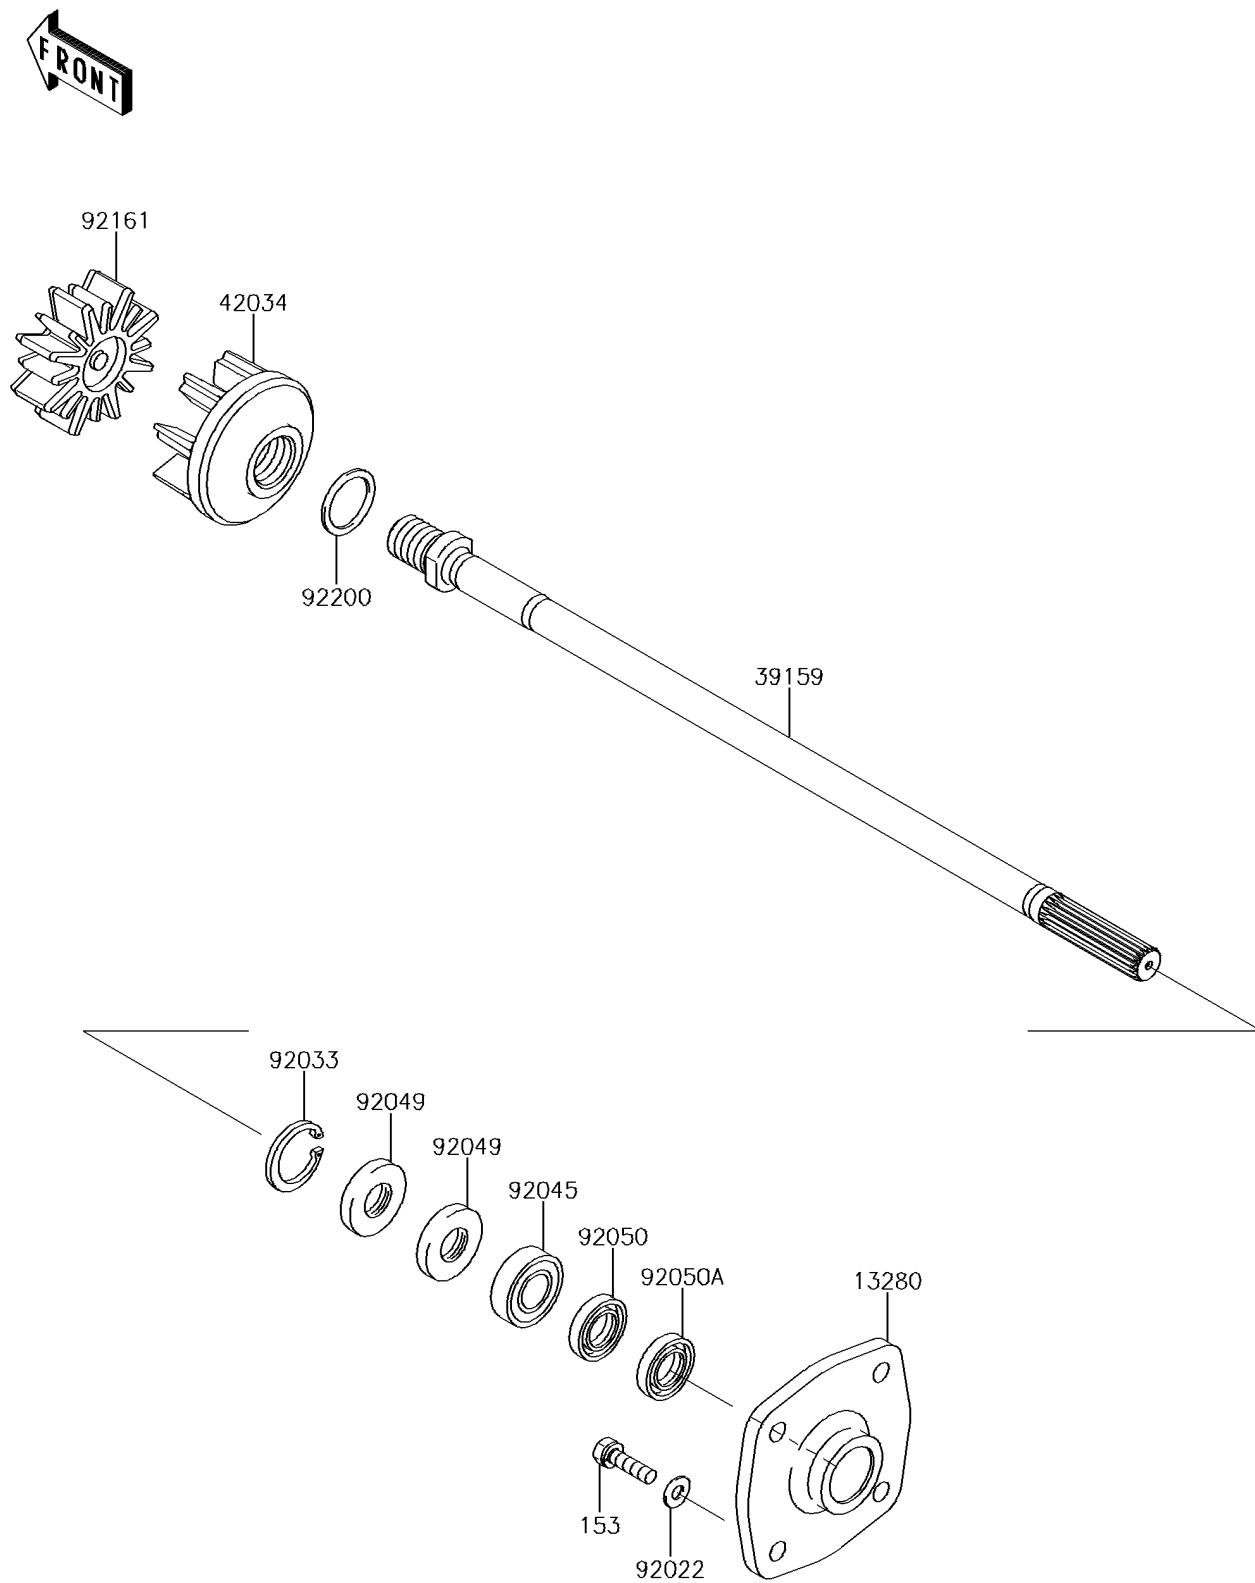

2018 JET SKI® ULTRA® 310R PARTS DIAGRAM

Drive Shaft

E3134

2018 JET SKI® ULTRA® 310R PARTS LIST

Drive Shaft

ITEM NAME	PART NUMBER	QUANTITY
HOLDER (Ref # 13280)	13280-3756	1
BOLT-WS-SMALL,8X30 (Ref # 153)	153R0830	1
SHAFT-DRIVE (Ref # 39159)	39159-0044	1
COUPLING (Ref # 42034)	42034-3720	1
WASHER,8.2X18X1.5 (Ref # 92022)	92022-1964	1
RING-SNAP,42MM (Ref # 92033)	92033-3713	1
BEARING-BALL,60042RD (Ref # 92045)	92045-3705	1
SEAL-OIL,S620426 (Ref # 92049)	92049-3707	1
SEAL-OIL,SCY20368 (Ref # 92050)	92050-502	1
SEAL-OIL,SC20367 (Ref # 92050A)	92050-503	1
DAMPER,COUPLING (Ref # 92161)	92161-3797	1
WASHER,30.5X38X2 (Ref # 92200)	92200-3809	1