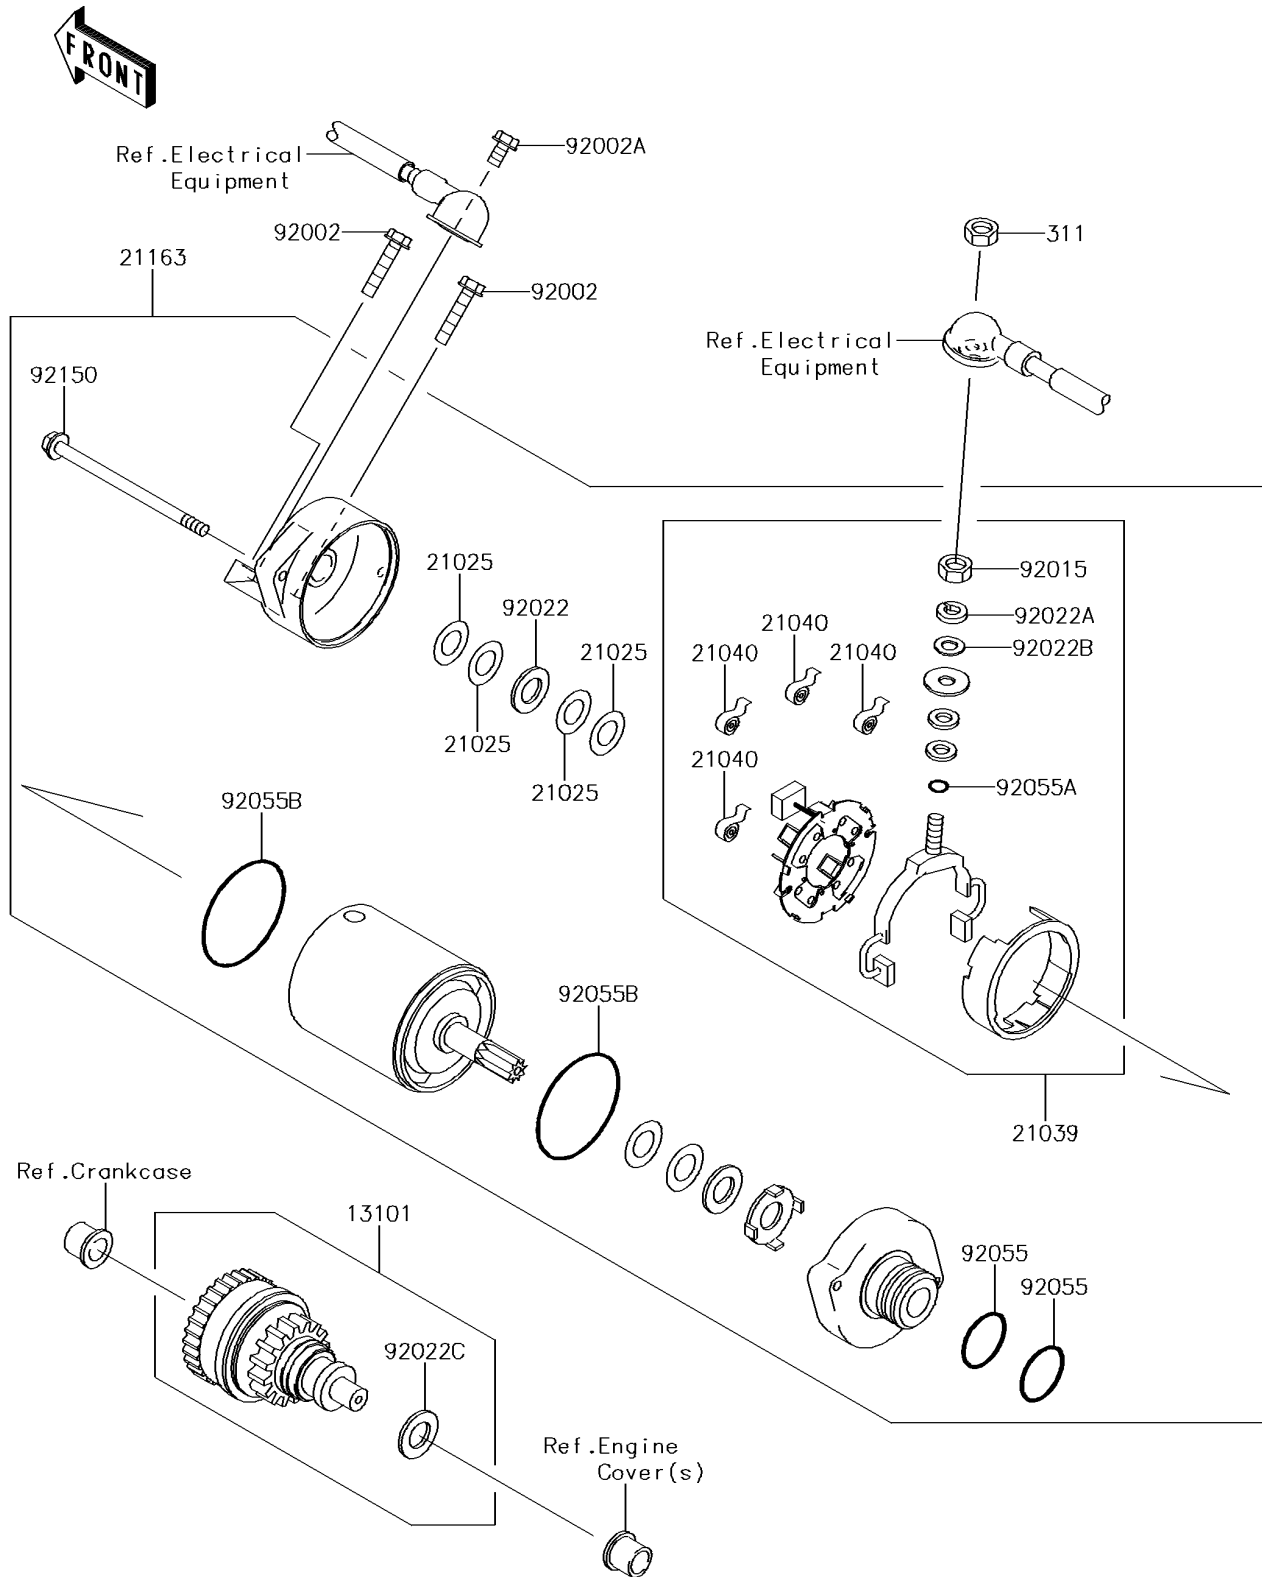

## 2018 JET SKI® ULTRA® 310R PARTS DIAGRAM

Starter Motor

E1840

## 2018 JET SKI® ULTRA® 310R PARTS LIST

Starter Motor

ITEM NAME	PART NUMBER	QUANTITY
GEAR-ASSY (Ref # 13101)	13101-3710	1
WASHER,9.1X18X0.2 (Ref # 21025)	21025-011	1
BRUSH,CARBON (Ref # 21039)	21039-3703	1
SPRING-BRUSH (Ref # 21040)	21040-1055	1
STARTER-ELECTRIC (Ref # 21163)	21163-3721	1
NUT-HEX,6MM (Ref # 311)	311R0600	1
BOLT,6X25 (Ref # 92002)	92002-3714	1
BOLT,6X12 (Ref # 92002A)	92002-3763	1
NUT,6MM (Ref # 92015)	92015-3710	1
WASHER,9.1X18X0.8 (Ref # 92022)	92022-1132	1
WASHER,6MM (Ref # 92022A)	92022-3711	1
WASHER,6MM (Ref # 92022B)	92022-3713	1
WASHER,12X24X1.0 (Ref # 92022C)	92022-3731	1
RING-O (Ref # 92055)	92055-1276	1
RING-O,4.5X2.0 (Ref # 92055A)	92055-1370	1
RING-O,STARTER MOTOR (Ref # 92055B)	92055-1381	1
BOLT (Ref # 92150)	92150-3772	1