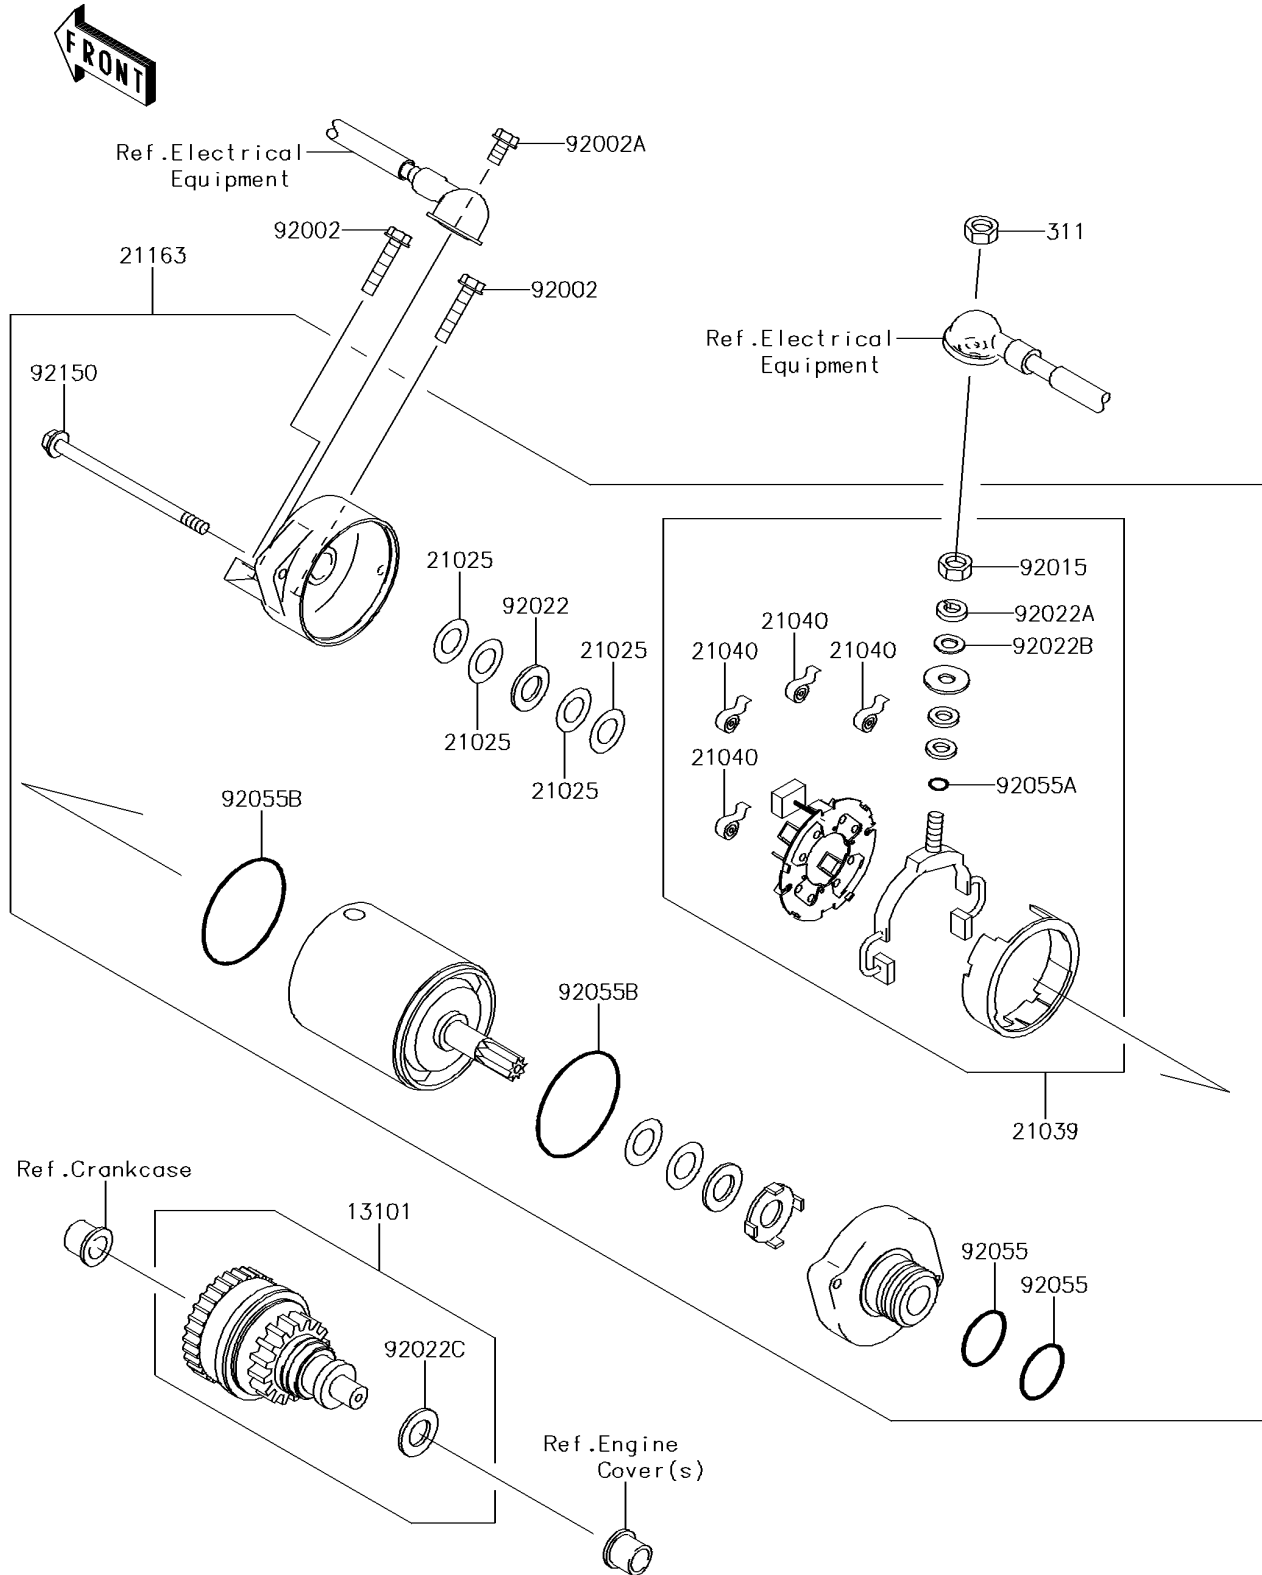

# 2018 JET SKI® ULTRA® 310R PARTS DIAGRAM

Starter Motor

E1840

## 2018 JET SKI® ULTRA® 310R PARTS LIST

### Starter Motor

ITEM NAME	PART NUMBER	QUANTITY
GEAR-ASSY (Ref # 13101)	13101-3710	1
WASHER,9.1X18X0.2 (Ref # 21025)	21025-011	AR
BRUSH,CARBON (Ref # 21039)	21039-3703	1
SPRING-BRUSH (Ref # 21040)	21040-1055	4
STARTER-ELECTRIC (Ref # 21163)	21163-3721	1
NUT-HEX,6MM (Ref # 311)	311R0600	1
BOLT,6X25 (Ref # 92002)	92002-3714	2
BOLT,6X12 (Ref # 92002A)	92002-3763	1
NUT,6MM (Ref # 92015)	92015-3710	1
WASHER,9.1X18X0.8 (Ref # 92022)	92022-1132	1
WASHER,6MM (Ref # 92022A)	92022-3711	1
WASHER,6MM (Ref # 92022B)	92022-3713	1
WASHER,12X24X1.0 (Ref # 92022C)	92022-3731	1
RING-O (Ref # 92055)	92055-1276	2
RING-O,4.5X2.0 (Ref # 92055A)	92055-1370	1
RING-O,STARTER MOTOR (Ref # 92055B)	92055-1381	2
BOLT (Ref # 92150)	92150-3772	2