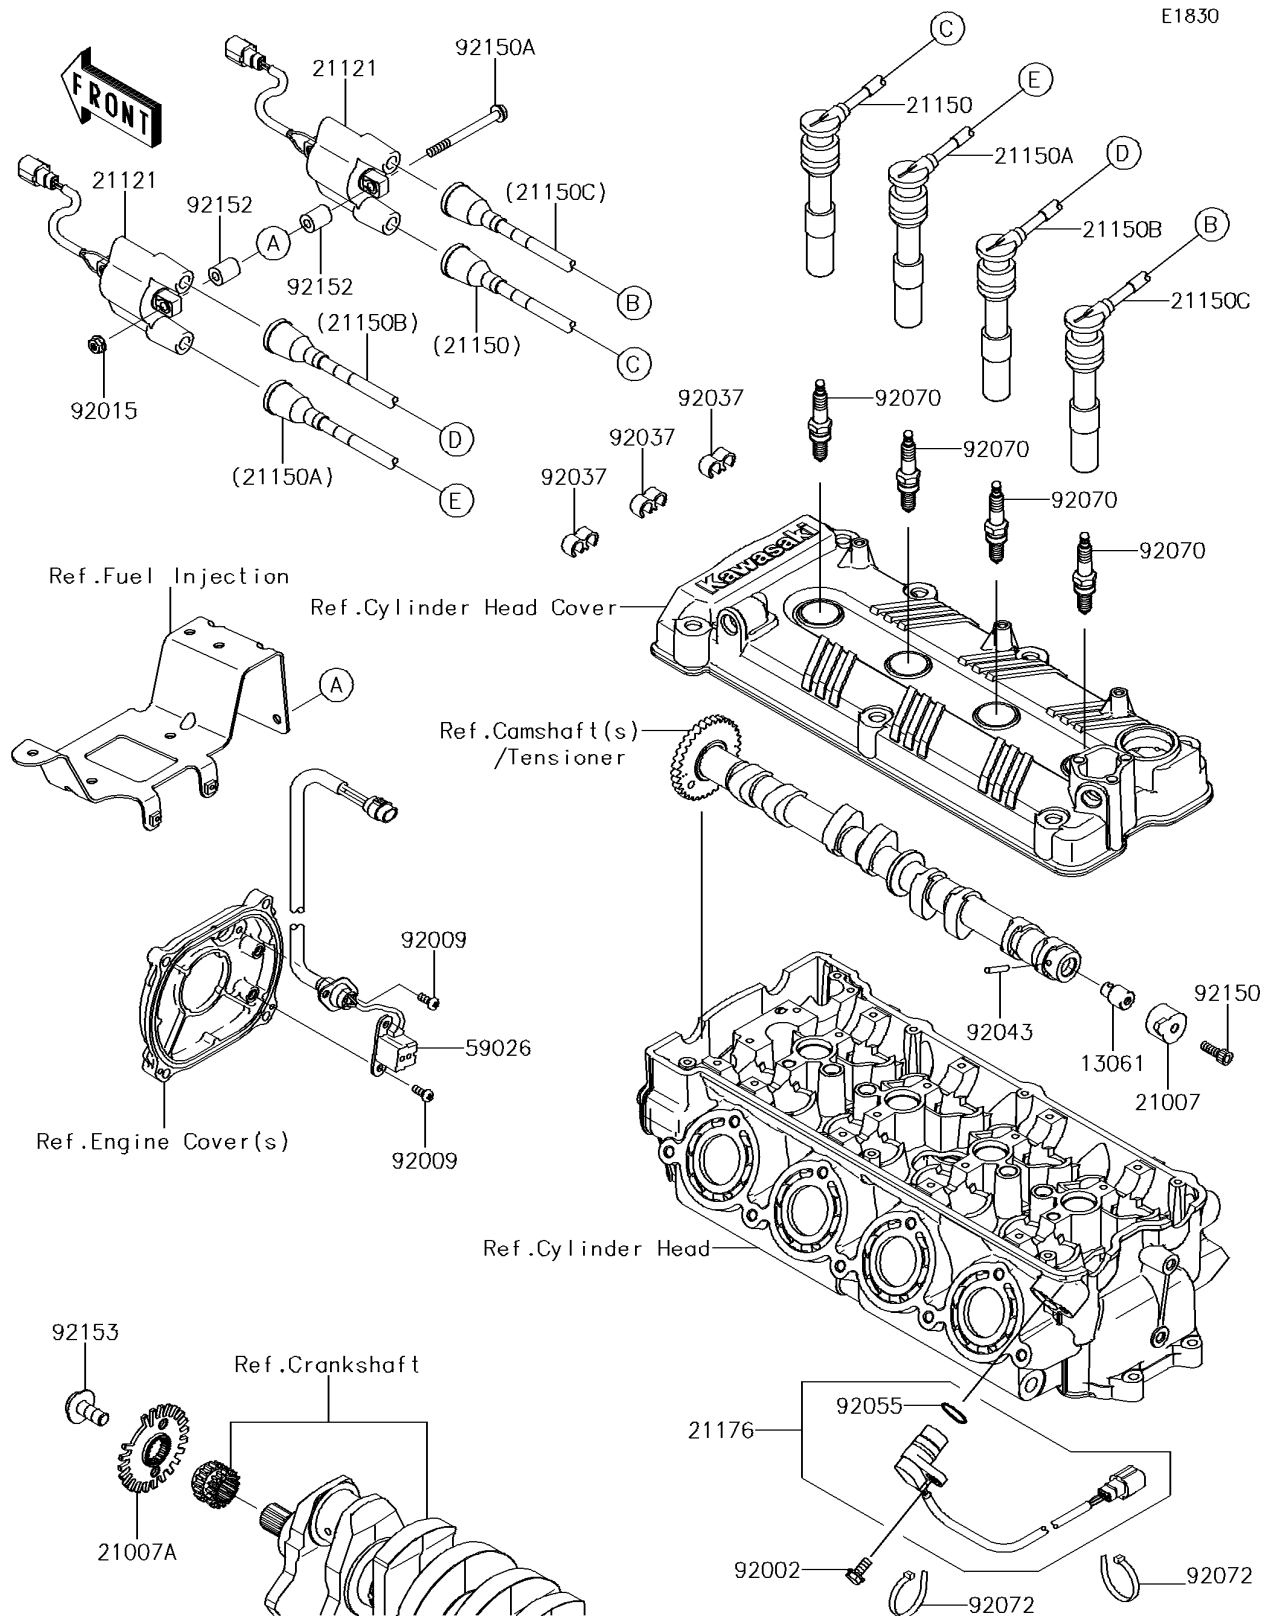

2018 JET SKI® ULTRA® 310R PARTS DIAGRAM

Ignition System

2018 JET SKI® ULTRA® 310R PARTS LIST

Ignition System

ITEM NAME	PART NUMBER	QUANTITY
BOSS,CAM SENSOR (Ref # 13061)	13061-1687	1
ROTOR,EX CAM (Ref # 21007)	21007-3742	1
ROTOR,PULSING (Ref # 21007A)	21007-3747	1
COIL-IGNITION (Ref # 21121)	21121-0720	1
CORD-ASSY,#1,L=340 (Ref # 21150)	21150-0006	1
CORD-ASSY,#2,L=450 (Ref # 21150A)	21150-0007	1
CORD-ASSY,#3,L=540 (Ref # 21150B)	21150-0008	1
CORD-ASSY,#4,L=600 (Ref # 21150C)	21150-0009	1
SENSOR,CAM ANGLE (Ref # 21176)	21176-1077	1
COIL-PULSING (Ref # 59026)	59026-3702	1
BOLT,6X16 (Ref # 92002)	92002-3728	1
SCREW,5X12 (Ref # 92009)	92009-1296	1
NUT,6MM (Ref # 92015)	92015-3767	1
CLAMP,CORD (Ref # 92037)	92037-1603	1
PIN (Ref # 92043)	92043-1575	1
RING-O (Ref # 92055)	92055-1639	1
PLUG-SPARK,PMR9B(NGK) (Ref # 92070)	92070-3707	1
BAND,L=188.85 (Ref # 92072)	92072-0105	1
BOLT,6X18 (Ref # 92150)	92150-1645	1
BOLT,6X70 (Ref # 92150A)	92150-3753	1
COLLAR (Ref # 92152)	92152-3738	1
BOLT,FLANGED,8X23 (Ref # 92153)	92153-0549	1