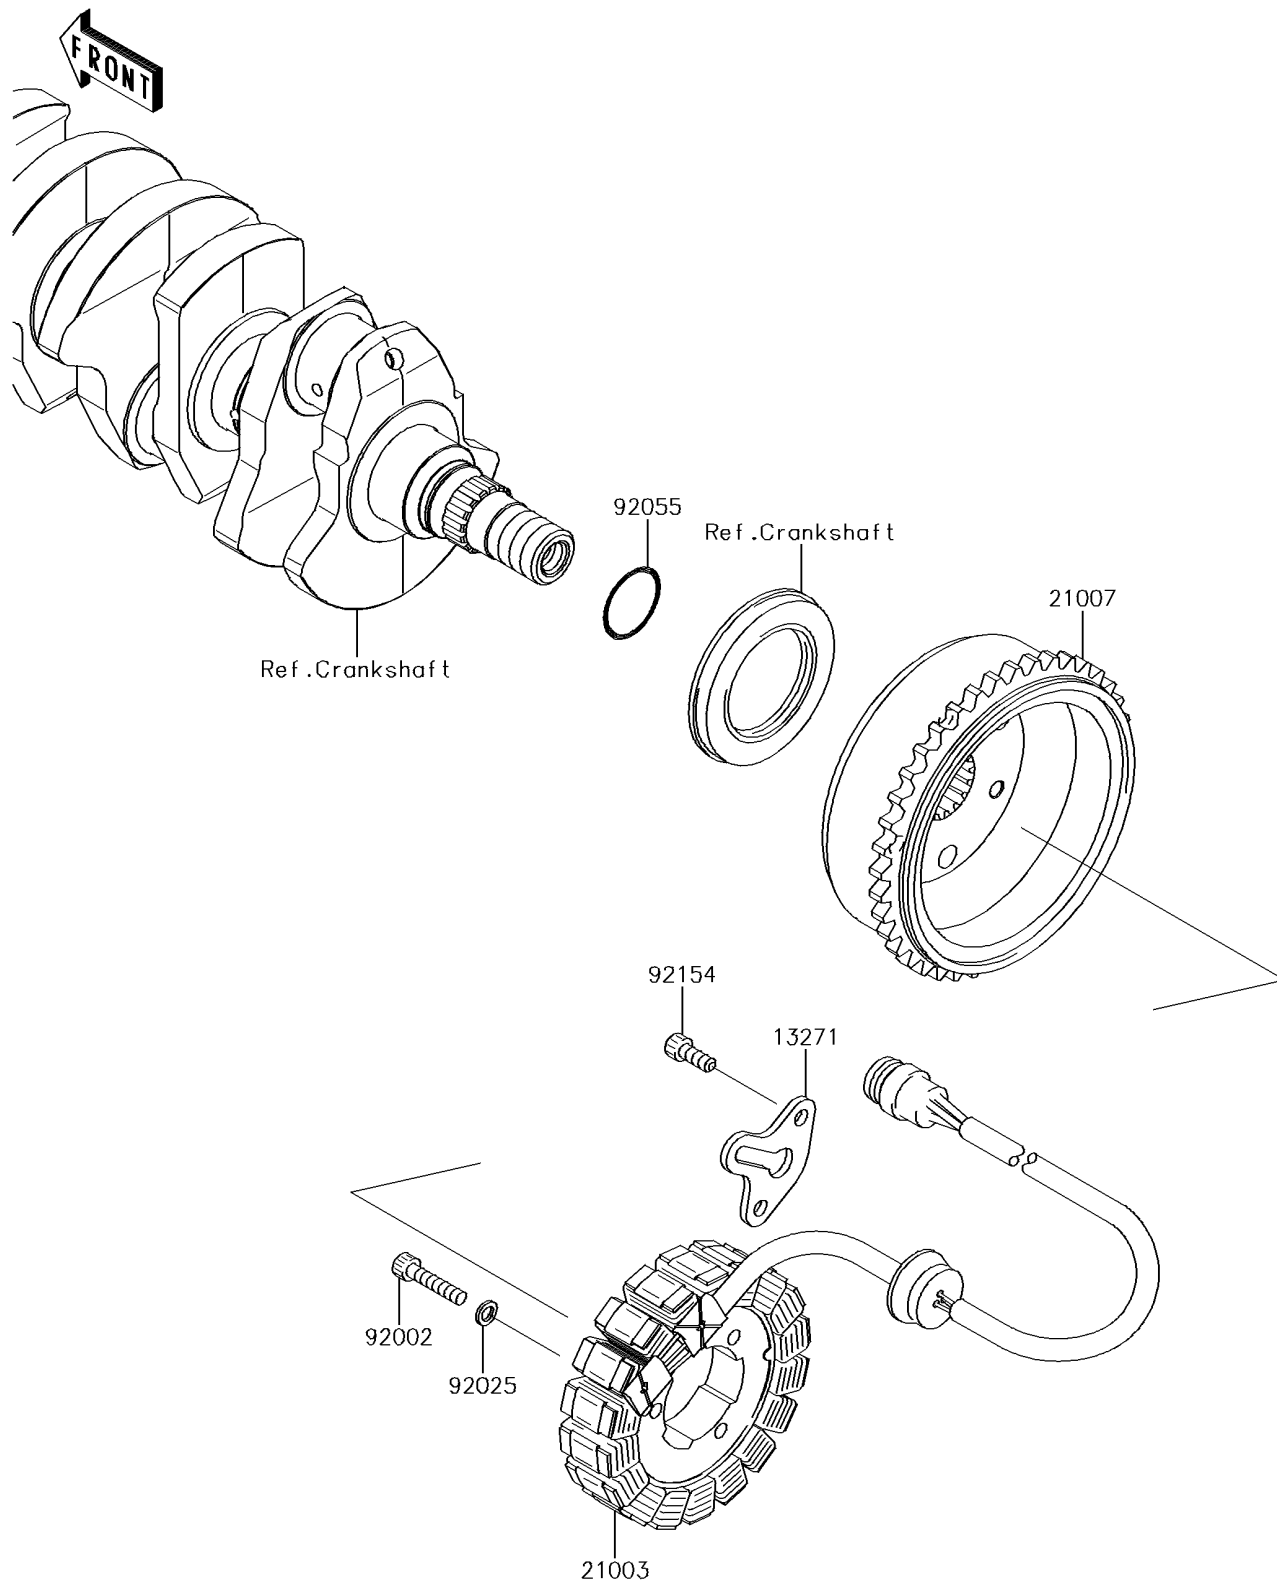

2018 JET SKI® ULTRA® 310R PARTS DIAGRAM

Generator

E1810

2018 JET SKI® ULTRA® 310R PARTS LIST

Generator

| ITEM NAME | PART NUMBER | QUANTITY |
|--------------------------------|-------------|----------|
| PLATE (Ref # 13271) | 13271-3847 | 1 |
| STATOR (Ref # 21003) | 21003-3747 | 1 |
| ROTOR (Ref # 21007) | 21007-3748 | 1 |
| BOLT,6X28 (Ref # 92002) | 92002-1537 | 1 |
| SHIM,T=1.4 (Ref # 92025) | 92025-1502 | 1 |
| RING-0,27.7X2.4 (Ref # 92055) | 92055-1619 | 1 |
| BOLT,SOCKET,6X16 (Ref # 92154) | 92154-3714 | 1 |