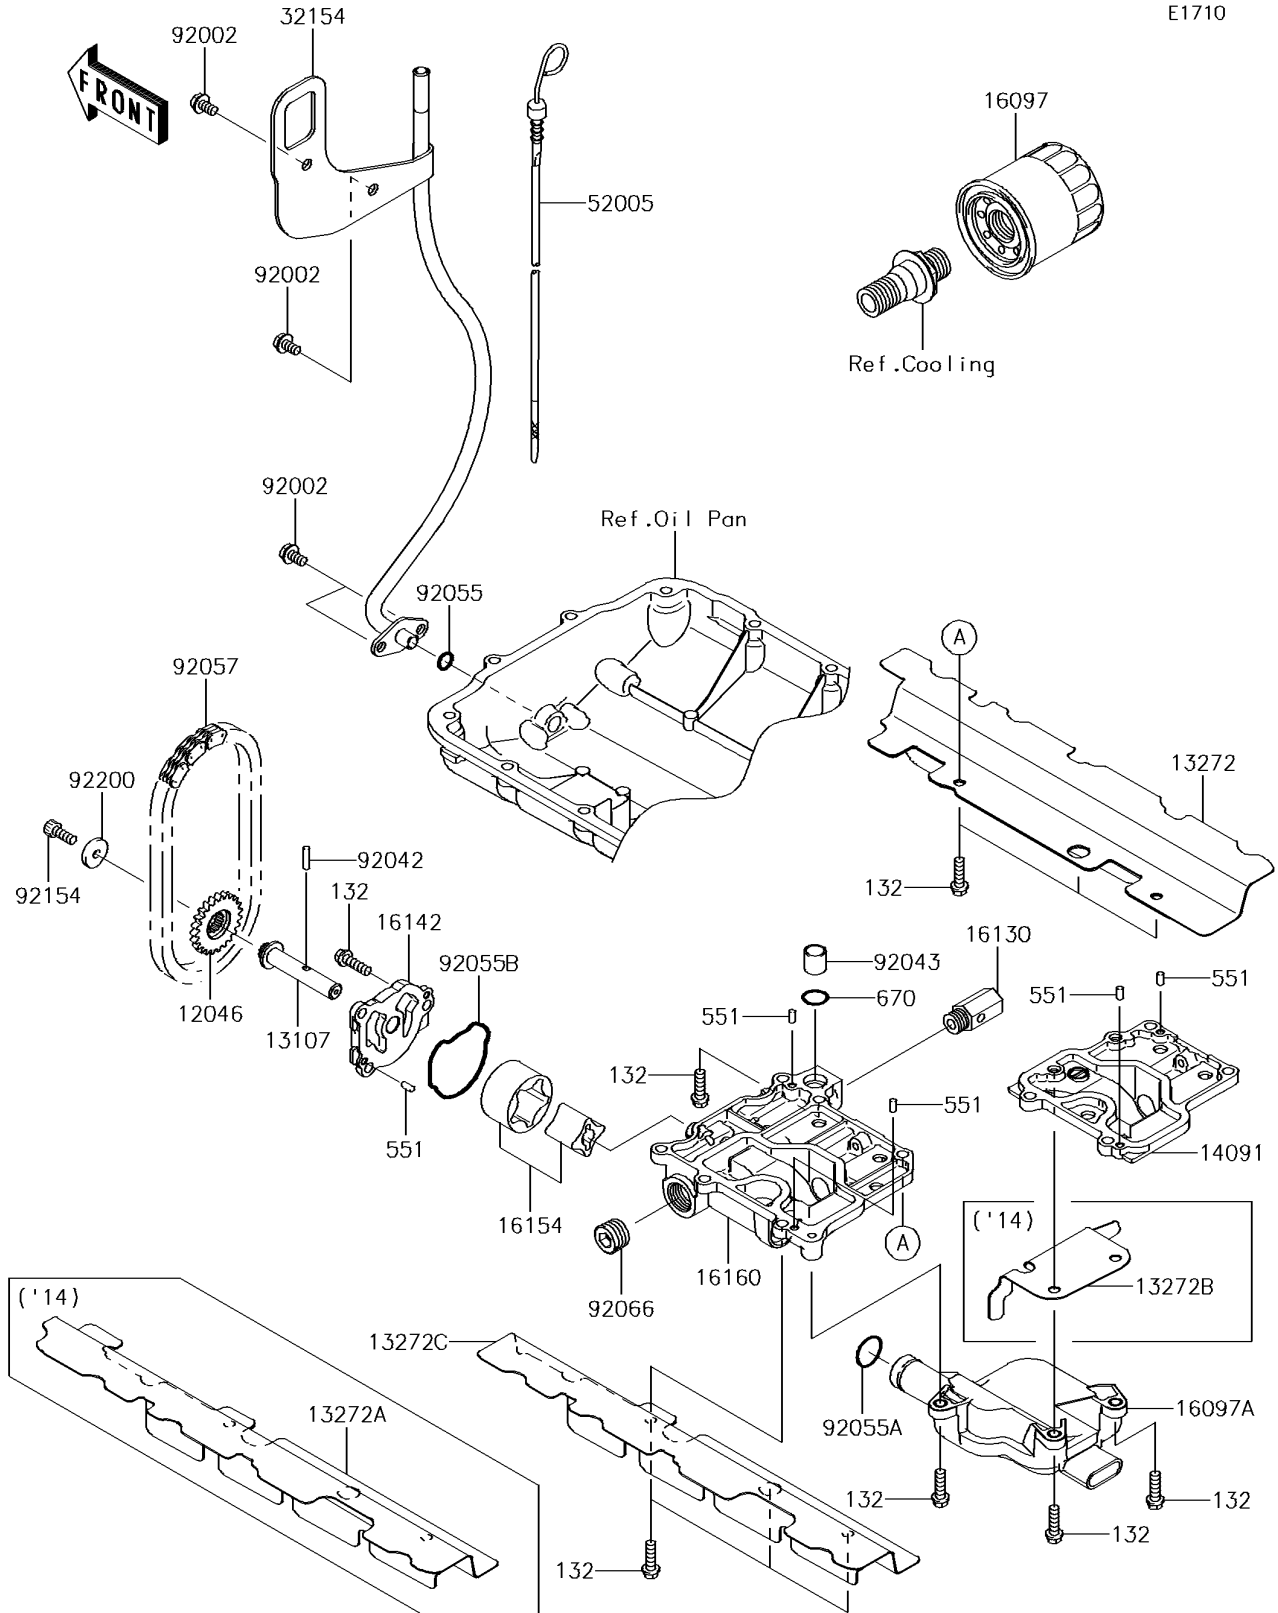

2018 JET SKI® ULTRA® 310R PARTS DIAGRAM

Oil Pump

E1710

2018 JET SKI® ULTRA® 310R PARTS LIST

Oil Pump

ITEM NAME	PART NUMBER	QUANTITY
SPROCKET,23T (Ref # 12046)	12046-3708	1
SHAFT (Ref # 13107)	13107-0730	1
BOLT-FLANGED-SMALL,6X20 (Ref # 132)	132BD0620	1
PLATE,RH (Ref # 13272)	13272-1563	1
PLATE,LH (Ref # 13272C)	13272-1798	1
COVER (Ref # 14091)	14091-3767	1
FILTER-ASSY-OIL (Ref # 16097)	16097-0007	1
FILTER-ASSY-OIL (Ref # 16097A)	16097-3702	1
VALVE-ASSY-RELIEF (Ref # 16130)	16130-3701	1
COVER-PUMP (Ref # 16142)	16142-3703	1
ROTOR-PUMP (Ref # 16154)	16154-1124	1
BODY,OIL PUMP (Ref # 16160)	16160-0705	1
PIPE,OIL LEVEL (Ref # 32154)	32154-3721	1
GAUGE,OIL LEVEL (Ref # 52005)	52005-0729	1
PIN-DOWEL (Ref # 551)	551R0408	1
O RING,14MM (Ref # 670)	670D2014	1
BOLT,6X12 (Ref # 92002)	92002-3763	1
PIN,DOWEL,4X15.8 (Ref # 92042)	92042-014	1
PIN,11.5X14X14 (Ref # 92043)	92043-1279	1
RING-O,9.8X2.4 (Ref # 92055)	92055-1150	1
RING-O,19.8X1.9 (Ref # 92055A)	92055-1332	1
RING-O (Ref # 92055B)	92055-3764	1
CHAIN,OIL PUMP,98XRH2010-52L (Ref # 92057)	92057-3713	1
PLUG,PT1/2X12.5 (Ref # 92066)	92066-0002	1
BOLT,SOCKET,6X16 (Ref # 92154)	92154-3709	1
WASHER,6X20X3.2 (Ref # 92200)	92200-0120	1